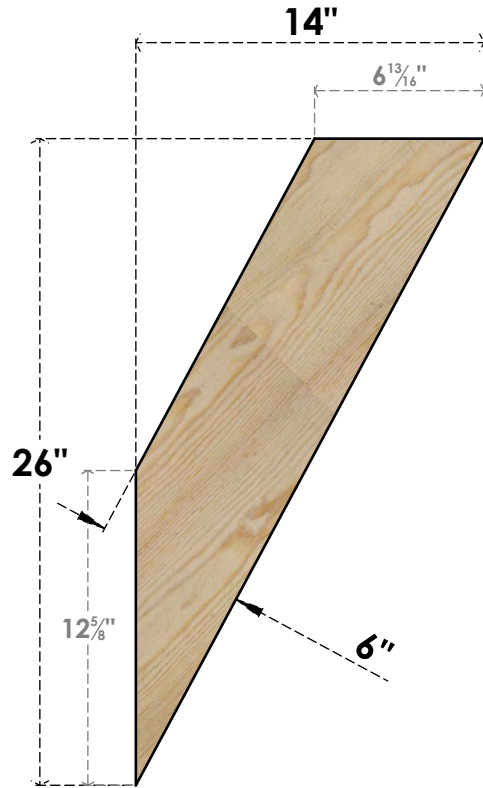

BRC06X14X26TRA00RDF

6"W X 14"D X 26"H TRADITIONAL ROUGH SAWN BRACE, DOUGLAS FIR

SIDE

FRONT

EKENA MILLWORK
 2300 WEST MAIN ST.
 CLARKSVILLE, TX 75426
 TOLL FREE: 866-607-0453
 WWW.EKENAMILLWORK.COM

NOTES

1. INSTALLATION TO BE COMPLETED IN ACCORDANCE WITH MANUFACTURER'S SPECIFICATIONS.
2. DRAWING MAY NOT BE TO SCALE
3. THIS DRAWING IS INTENDED FOR DESIGN AND PLANNING PURPOSES ONLY.
4. ALL INFORMATION CONTAINED HEREIN WAS CURRENT AT THE TIME OF DEVELOPMENT BUT MUST BE REVIEWED AND APPROVED BY THE PRODUCT MANUFACTURER TO BE CONSIDERED ACCURATE.
5. PRODUCTS ARE NOT KILN DRIED. THIS ITEM IS UNIQUE AND WILL CONTAIN THE NATURAL VARIATIONS THAT THE WOOD SPECIES OFFERS. THIS MAY RESULT IN VARIATIONS UP TO 1/4"