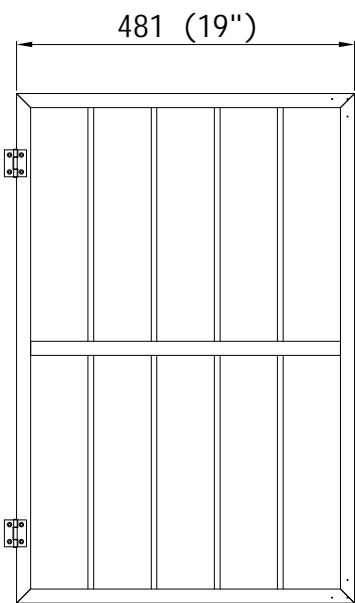

# Parts List:

Ⓐ x1 (Left Side Frame)

Ⓑ x1 (Right Side Frame)

Ⓒ x6 (Metal Rail)

Ⓓ x1 (Left door)

Ⓔ x1 (Right door)

Ⓕ x1 (Plate)

## Parts List:

Ⓒ x1 (Top Panel)

Ⓓ x1 (bottom Panel)

Ⓘ x1 (Back Panel)

Ⓙ x1 (Upper Shelf Trim)

Ø1/4"x45mm

Ⓚ x12

Ø1/4"x22mm