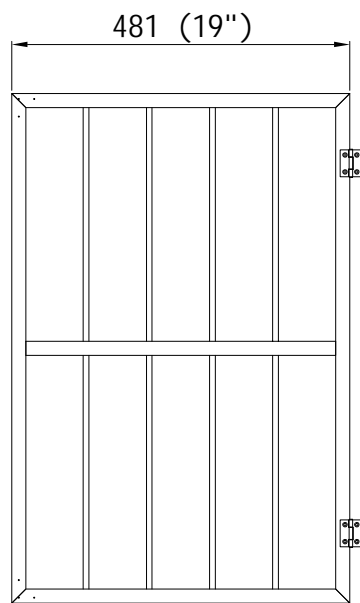

# Parts List:

Ⓐ x1 (Left Side Frame)

Ⓑ x1 (Right Side Frame)

Ⓒ x6 (Metal Rail)

Ⓓ x1 (Left door)

Ⓔ x1 (Right door)

Ⓕ x1 (Plate)

## Parts List:

Ⓒ x1 (Top Panel)

Ⓓ x1 (bottom Panel)

Ⓘ x1 (Back Panel)

Ⓙ x1 (Upper Shelf Trim)

Ø1/4"x45mm

Ⓚ x12

Ø1/4"x22mm

Ⓛ x12

Ø1/4"x30mm

Ⓜ x12

Ø1/4"

Ⓝ x4

Ⓞ x4

M3x12mm

Ⓟ x20