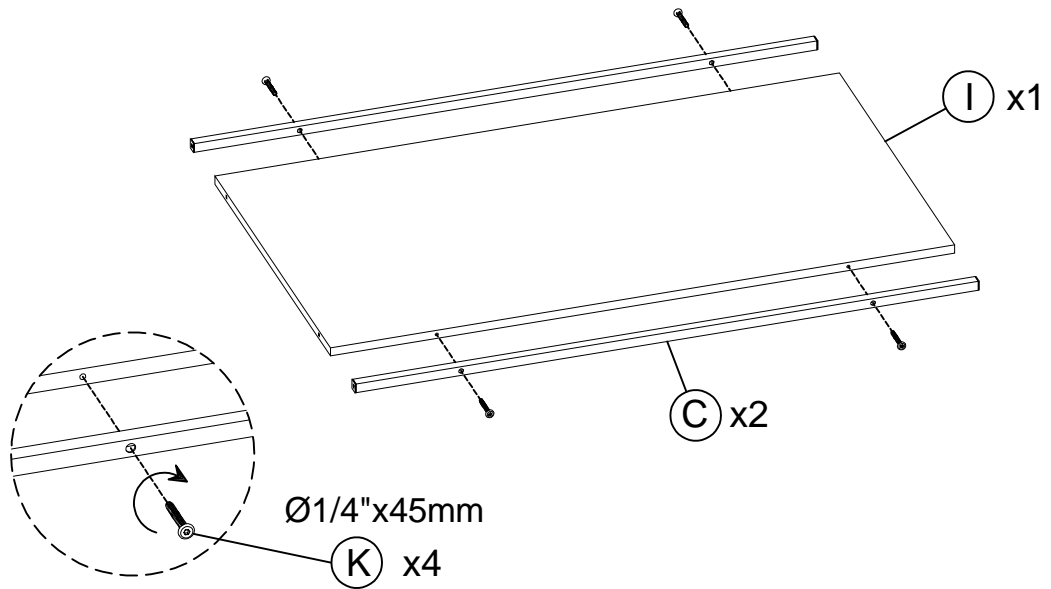

# Parts List:

Ⓐ x1 (Left Side Frame)

Ⓑ x1 (Right Side Frame)

Ⓒ x6 (Metal Rail)

Ⓓ x1 (Left door)

Ⓔ x1 (Right door)

Ⓕ x1 (Plate)

## Parts List:

Ⓒ x1 (Top Panel)

Ⓓ x1 (bottom Panel)

Ⓘ x1 (Back Panel)

Ⓙ x1 (Upper Shelf Trim)

Ø1/4"x45mm

Ⓚ x12

Ø1/4"x22mm

# STEP 1

1.1

1.2