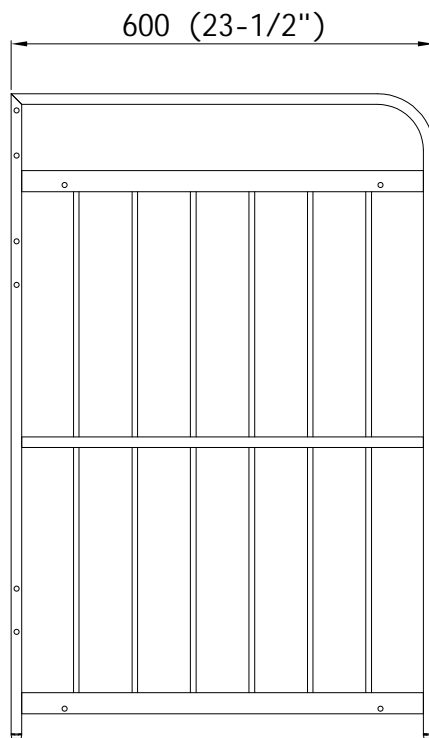

# Dog Crate

Model: WF323362AAE

---

PRODUCT GUIDE AND INSTALLATION MANUAL

# Parts List:

Ⓐ x1 (Left Side Frame)

Ⓑ x1 (Right Side Frame)

Ⓒ x6 (Metal Rail)

Ⓓ x1 (Left door)

Ⓔ x1 (Right door)

Ⓕ x1 (Plate)

## Parts List:

Ⓒ x1 (Top Panel)

Ⓓ x1 (bottom Panel)

Ⓘ x1 (Back Panel)

Ⓙ x1 (Upper Shelf Trim)

Ø1/4"x45mm

Ⓚ x12

Ø1/4"x22mm