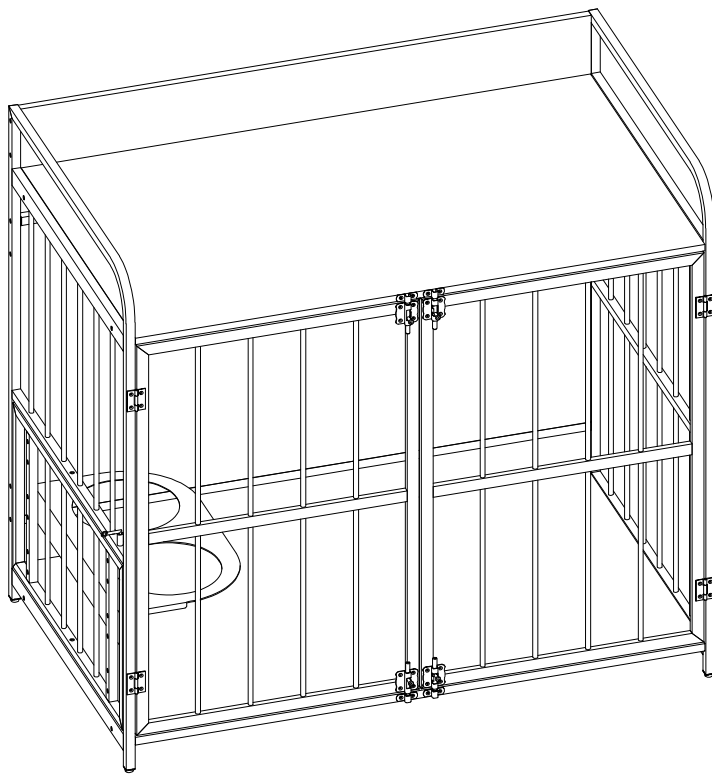

# Dog Crate

Model: WF323362AAE

---

PRODUCT GUIDE AND INSTALLATION MANUAL

# Parts List:

Ⓐ x1 (Left Side Frame)

Ⓑ x1 (Right Side Frame)

Ⓒ x6 (Metal Rail)

Ⓓ x1 (Left door)

Ⓔ x1 (Right door)

Ⓕ x1 (Plate)

## Parts List:

Ⓒ x1 (Top Panel)

Ⓓ x1 (bottom Panel)

Ⓘ x1 (Back Panel)

Ⓙ x1 (Upper Shelf Trim)

Ø1/4"x45mm

Ⓚ x12

Ø1/4"x22mm