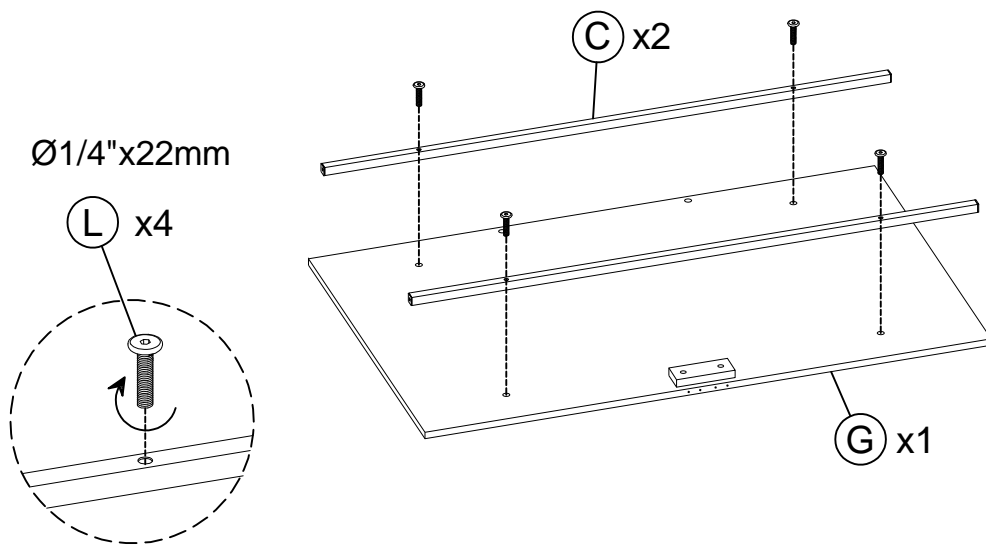

# Parts List:

Ⓐ x1 (Left Side Frame)

Ⓑ x1 (Right Side Frame)

Ⓒ x6 (Metal Rail)

Ⓓ x1 (Left door)

Ⓔ x1 (Right door)

Ⓕ x1 (Plate)

## Parts List:

Ⓒ x1 (Top Panel)

Ⓓ x1 (bottom Panel)

Ⓘ x1 (Back Panel)

Ⓙ x1 (Upper Shelf Trim)

Ø1/4"x45mm

Ⓚ x12

Ø1/4"x22mm

# STEP 1

1.1

1.2