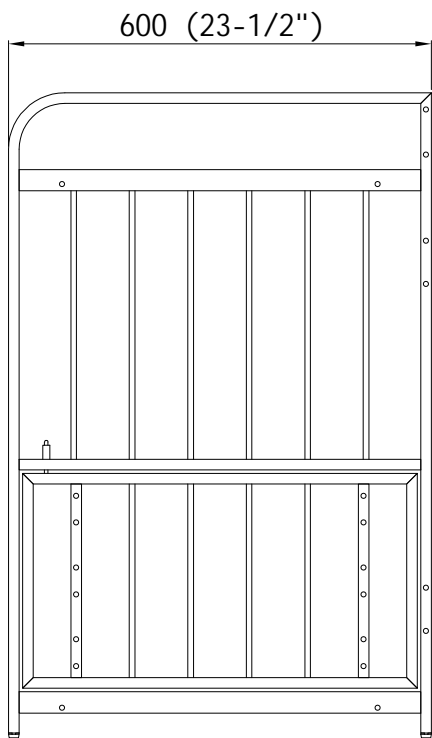

# Dog Crate

Model: WF323362AAE

---

PRODUCT GUIDE AND INSTALLATION MANUAL

# Parts List:

Ⓐ x1 (Left Side Frame)

Ⓑ x1 (Right Side Frame)

Ⓒ x6 (Metal Rail)

Ⓓ x1 (Left door)

Ⓔ x1 (Right door)

Ⓕ x1 (Plate)

## Parts List:

Ⓒ x1 (Top Panel)

Ⓓ x1 (bottom Panel)

Ⓘ x1 (Back Panel)

Ⓙ x1 (Upper Shelf Trim)

Ø1/4"x45mm

Ⓚ x12

Ø1/4"x22mm