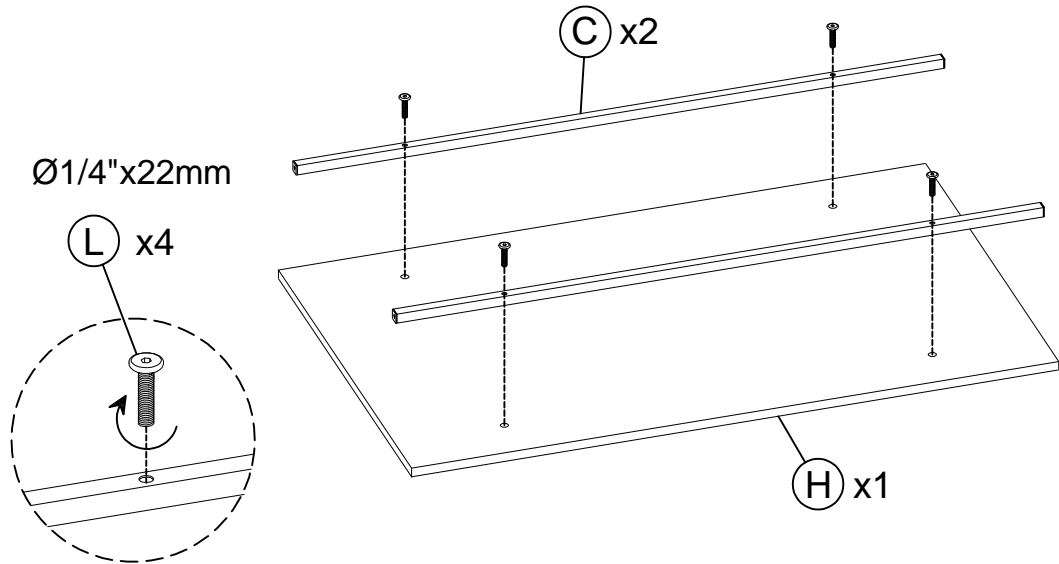

# Parts List:

Ⓐ x1 (Left Side Frame)

Ⓑ x1 (Right Side Frame)

Ⓒ x6 (Metal Rail)

Ⓓ x1 (Left door)

Ⓔ x1 (Right door)

Ⓕ x1 (Plate)

## Parts List:

Ⓒ x1 (Top Panel)

Ⓓ x1 (bottom Panel)

Ⓘ x1 (Back Panel)

Ⓙ x1 (Upper Shelf Trim)

Ø1/4"x45mm

Ⓚ x12

Ø1/4"x22mm

# STEP 1

1.1

1.2

## STEP 2

2.1

2.2