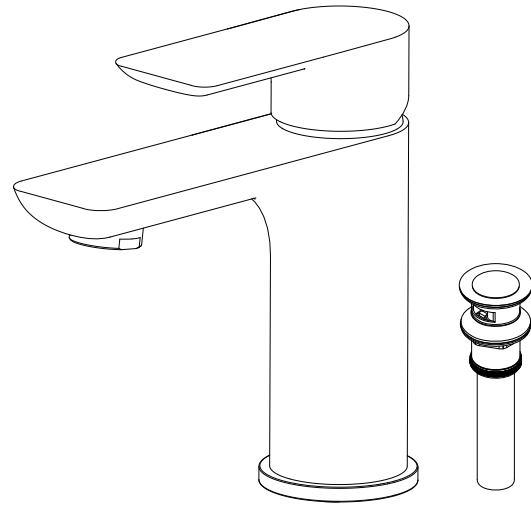

Model: **C-KBF1019-KPW100**

Tender -Single Hole Bathroom Faucet with Pop-up drain

SPEC SHEET

Faucet Features

- Solid lead-free brass construction
- Spain Citec ceramic cartridge
- Swiss Neoperl aerator
- Single lever handle design
- Included 27" length 3/8" Waterlines
- Limited lifetime warranty

Pop-up drain Features

- Solid brass material construction
- Smooth push-button operation with over 50,000 times test
- With over-flow design suitable for sinks with over-flow hole
- Superior finishes resist corrosion and rust
- Quick drainage ensures water flow down quickly during washing

Available Finishes

Finish	Code	Description
	CH	Chrome
	BN	Brushed Nickel
	MB	Matt Black
	BG	Brushed Gold
	CW	Chrome/White
	CB	Chrome/Black