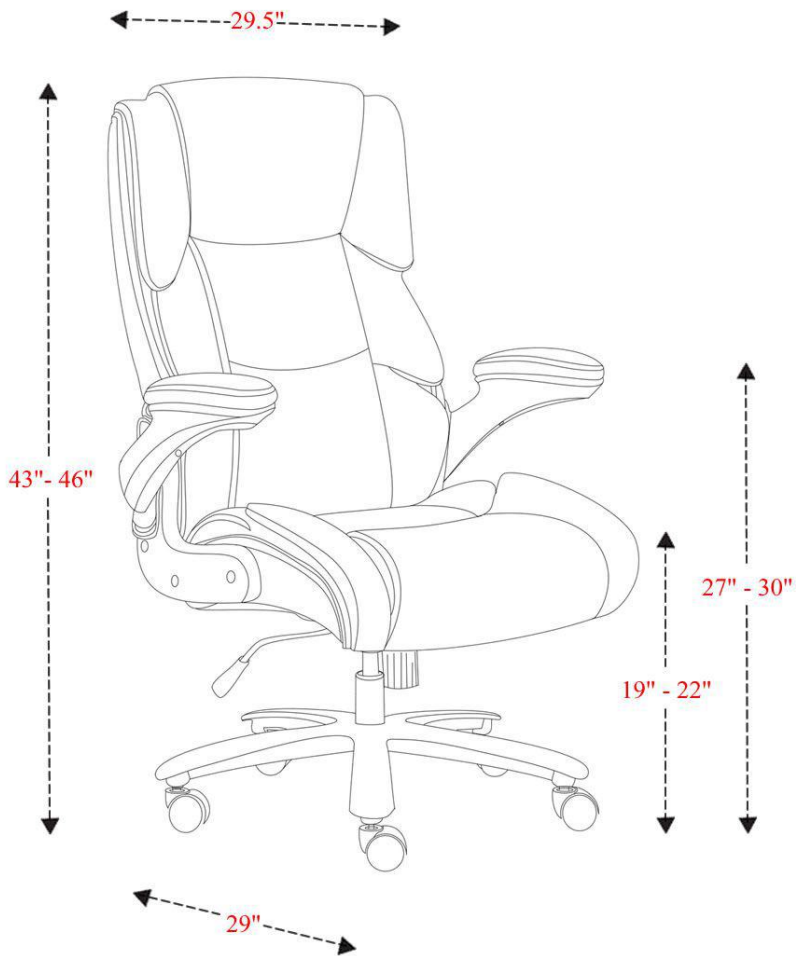

Fabric Heavy Duty Desk Chair

Overall Dimensions	29.5" x 29" x 46"
Overall Width	29.5"
Overall Depth	29"
Overall Height	46"
Overall Weight	40.8 lbs
Chair Minimum Height	43"
Chair Maximum Height	46"
Chair Height Range	3"
Back Width	22"
Back Depth	4.5"
Back Height	27"
Arm Width	4"
Arm Depth	12"
Arm Minimum Height	27"
Arm Maximum Height	30"
Arm Height Range	3"
Width of Wheel	2"
From Base to Leg (from cylinder diameter outward)	13"

Seat Width	22"
Seat Depth	20"
Seat Minimum Height	19"
Seat Maximum Height	22"
Seat Height Range	3"

Carton Dimensions: 31.5"W x 17"D x 28"H