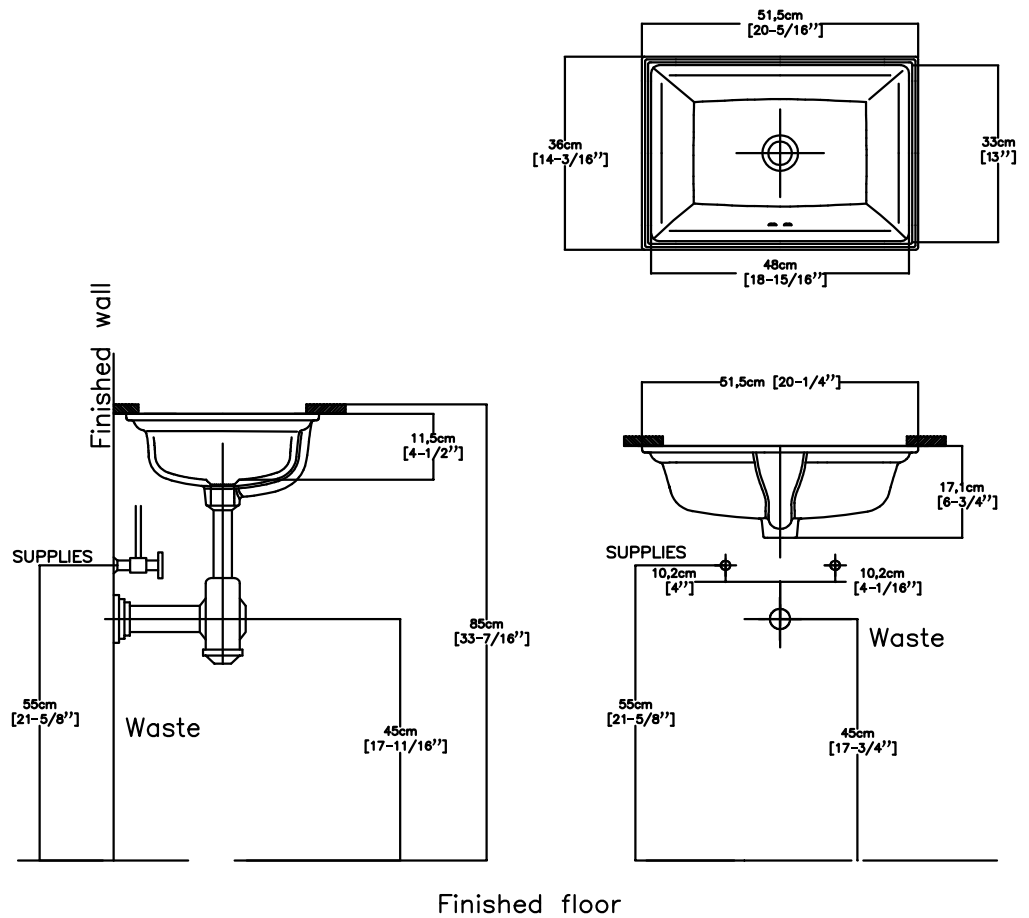

## Features

- 20-5/16" x 14-3/16" rectangular, under counter lavatory
- Basin: 18-15/16" x 13"
- Front Overflow
- Complies with ADA requirements for accessibility
- Mansfield® Limited Lifetime Warranty
- Available in White, Standard Colors: Biscuit and Bone

## Components

Model #	Description	Codes/Standards
234	Rectangular, under counter lavatory. Less drain assembly. Specify color.	 

## Specifications

Model #	Description	Codes/Standards
234	Rectangular, under counter lavatory	

Specification	Description	Specification	Description
Material	Vitreous China	Shipping Weight	Model 234 - 20 lbs. (9.71 kg)
Warranty	Vitreous China - Limited Lifetime		

## Technical Information

See our complete line of acrylic and vitreous china bathroom fixtures, plastic tank trim and plumbing products.

These dimensions are nominal and subject to change without notice.