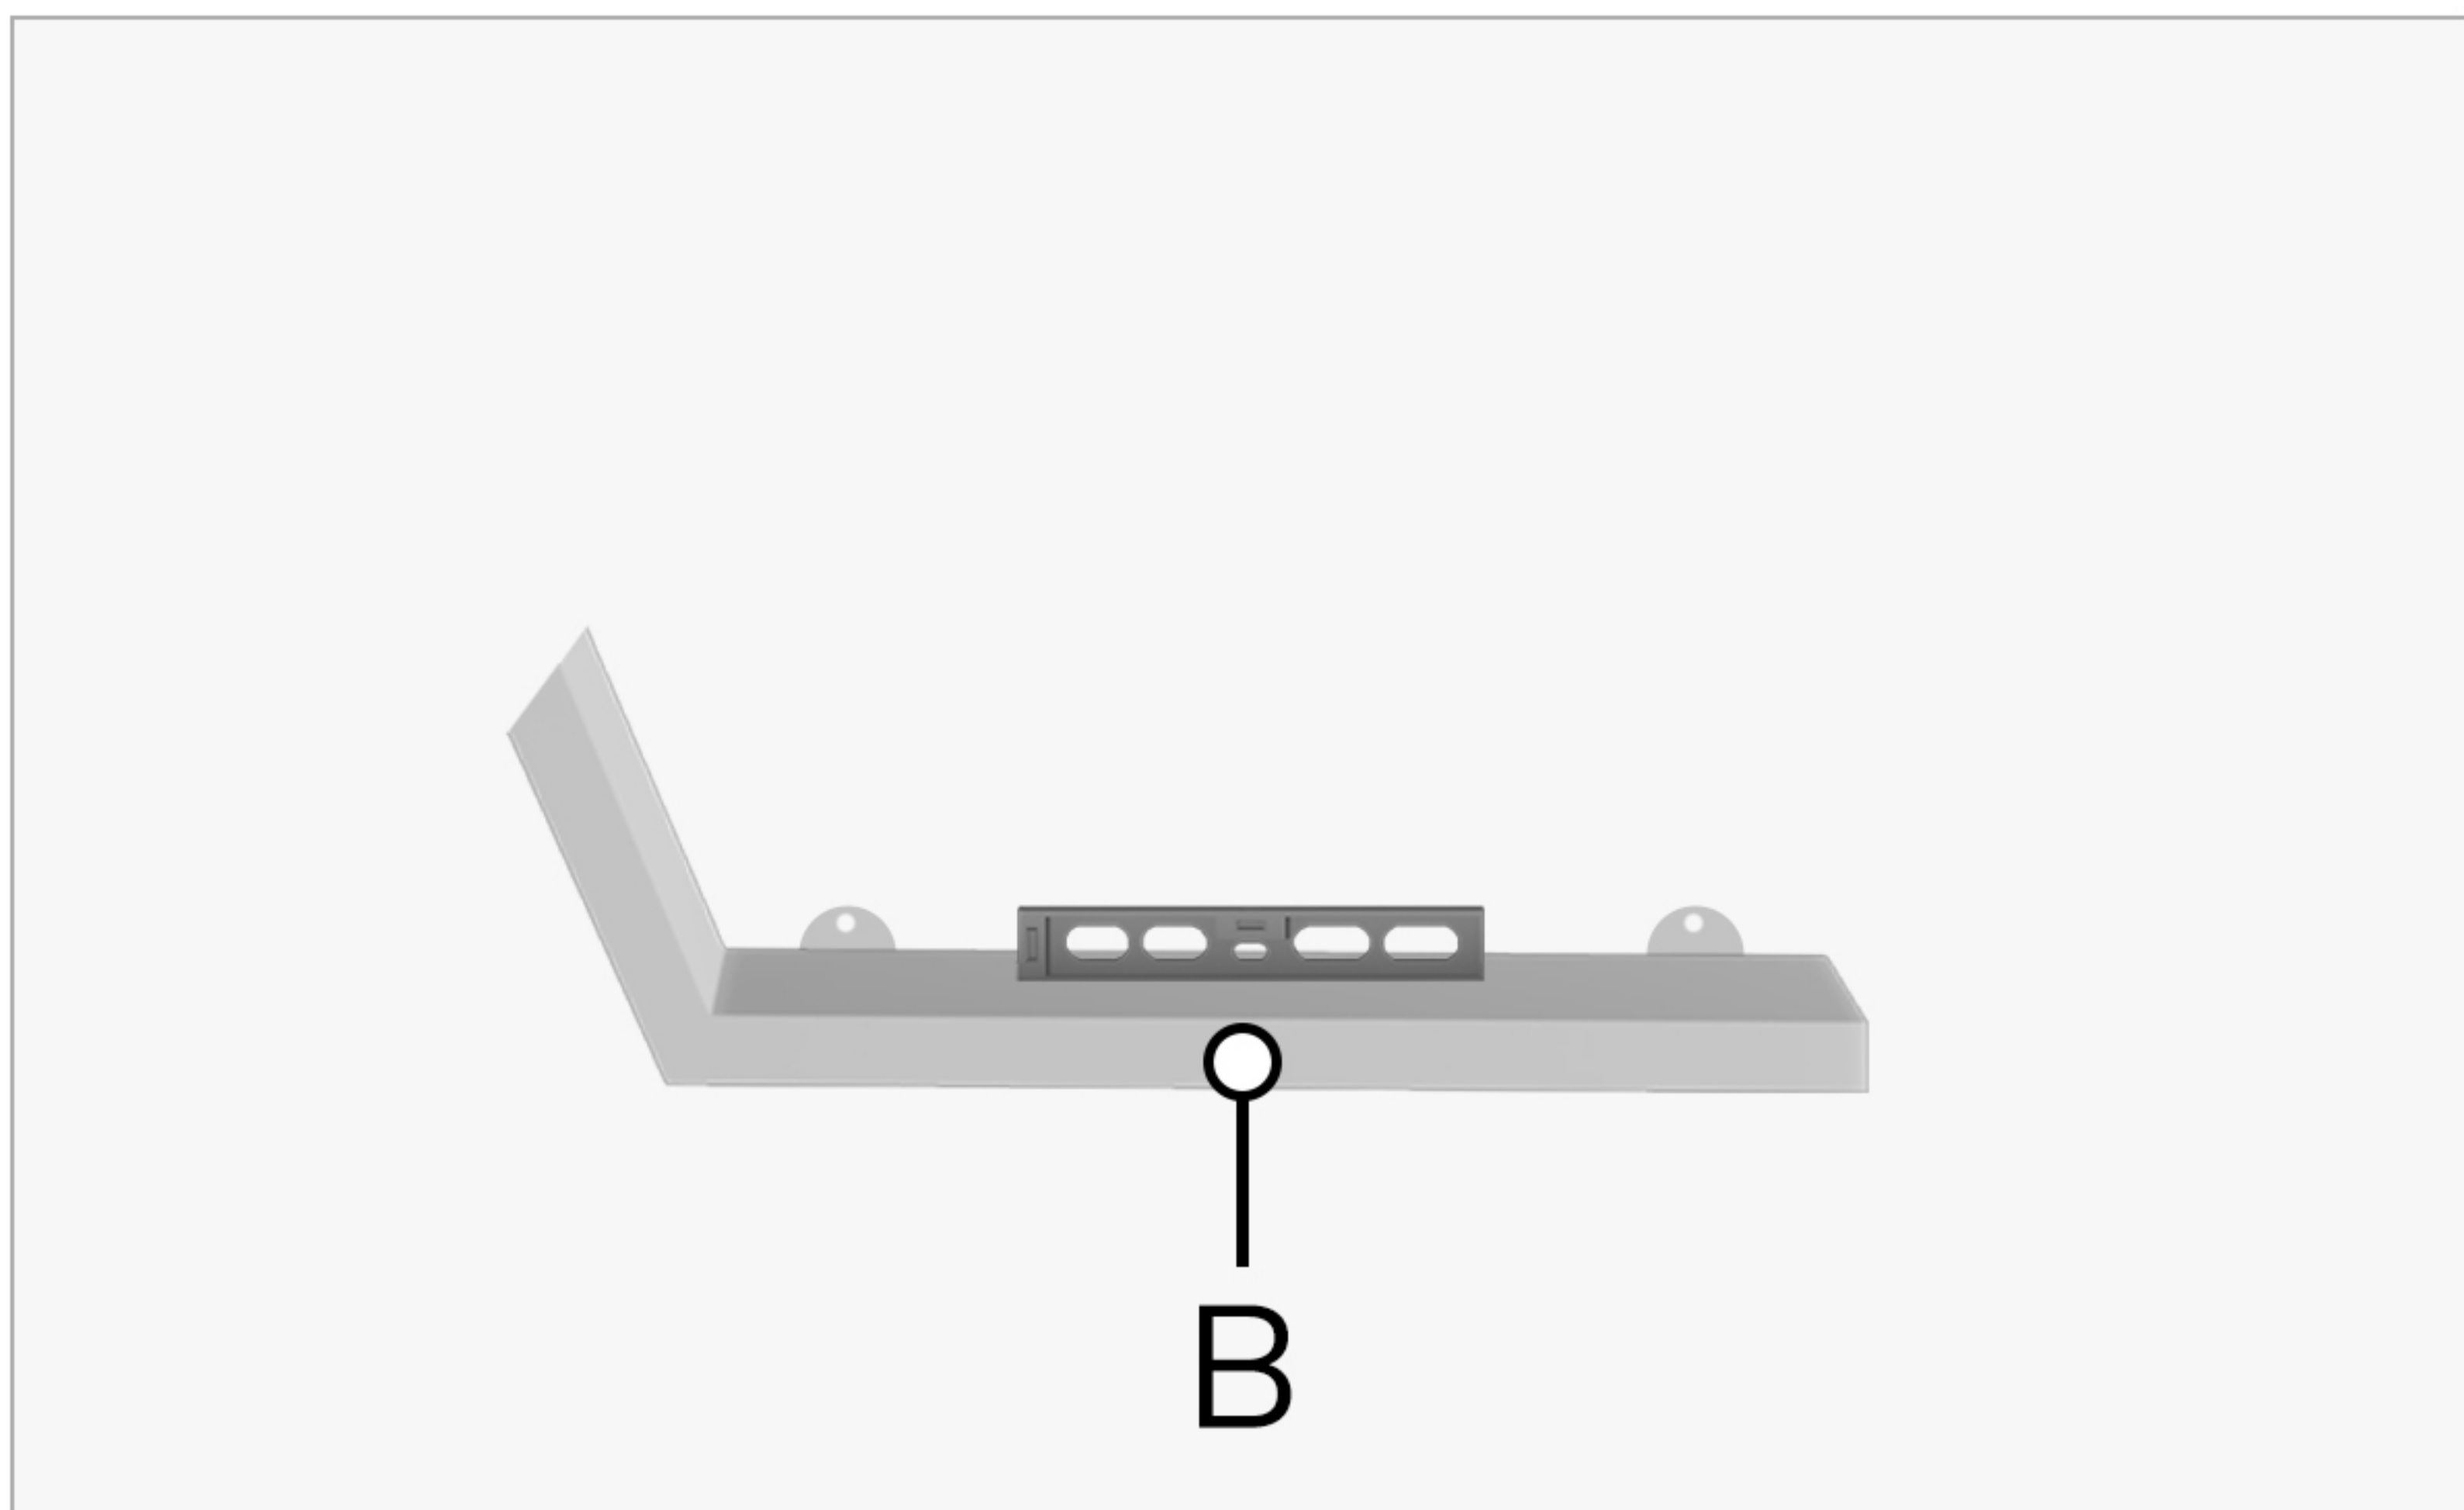

step 4:

Insert the wall plug (D) and tighten with the help of a screwdriver.

step 5:

place the shelf over the wall plugs and insert screws (C) into the wall plugs using a screwdriver.

step 6:

Follow the same steps to install shelf (B). Place it on the wall where you want it and put a spirit level on it to check the alignment. Adjust if needed.

step 7:

Using the holes on D-brackets, mark the drilling points.

step 8:

Drill holes approx. 10 mm at the points you just marked

step 9:

Insert the wall plug (D) and tighten with the help of a screwdriver.