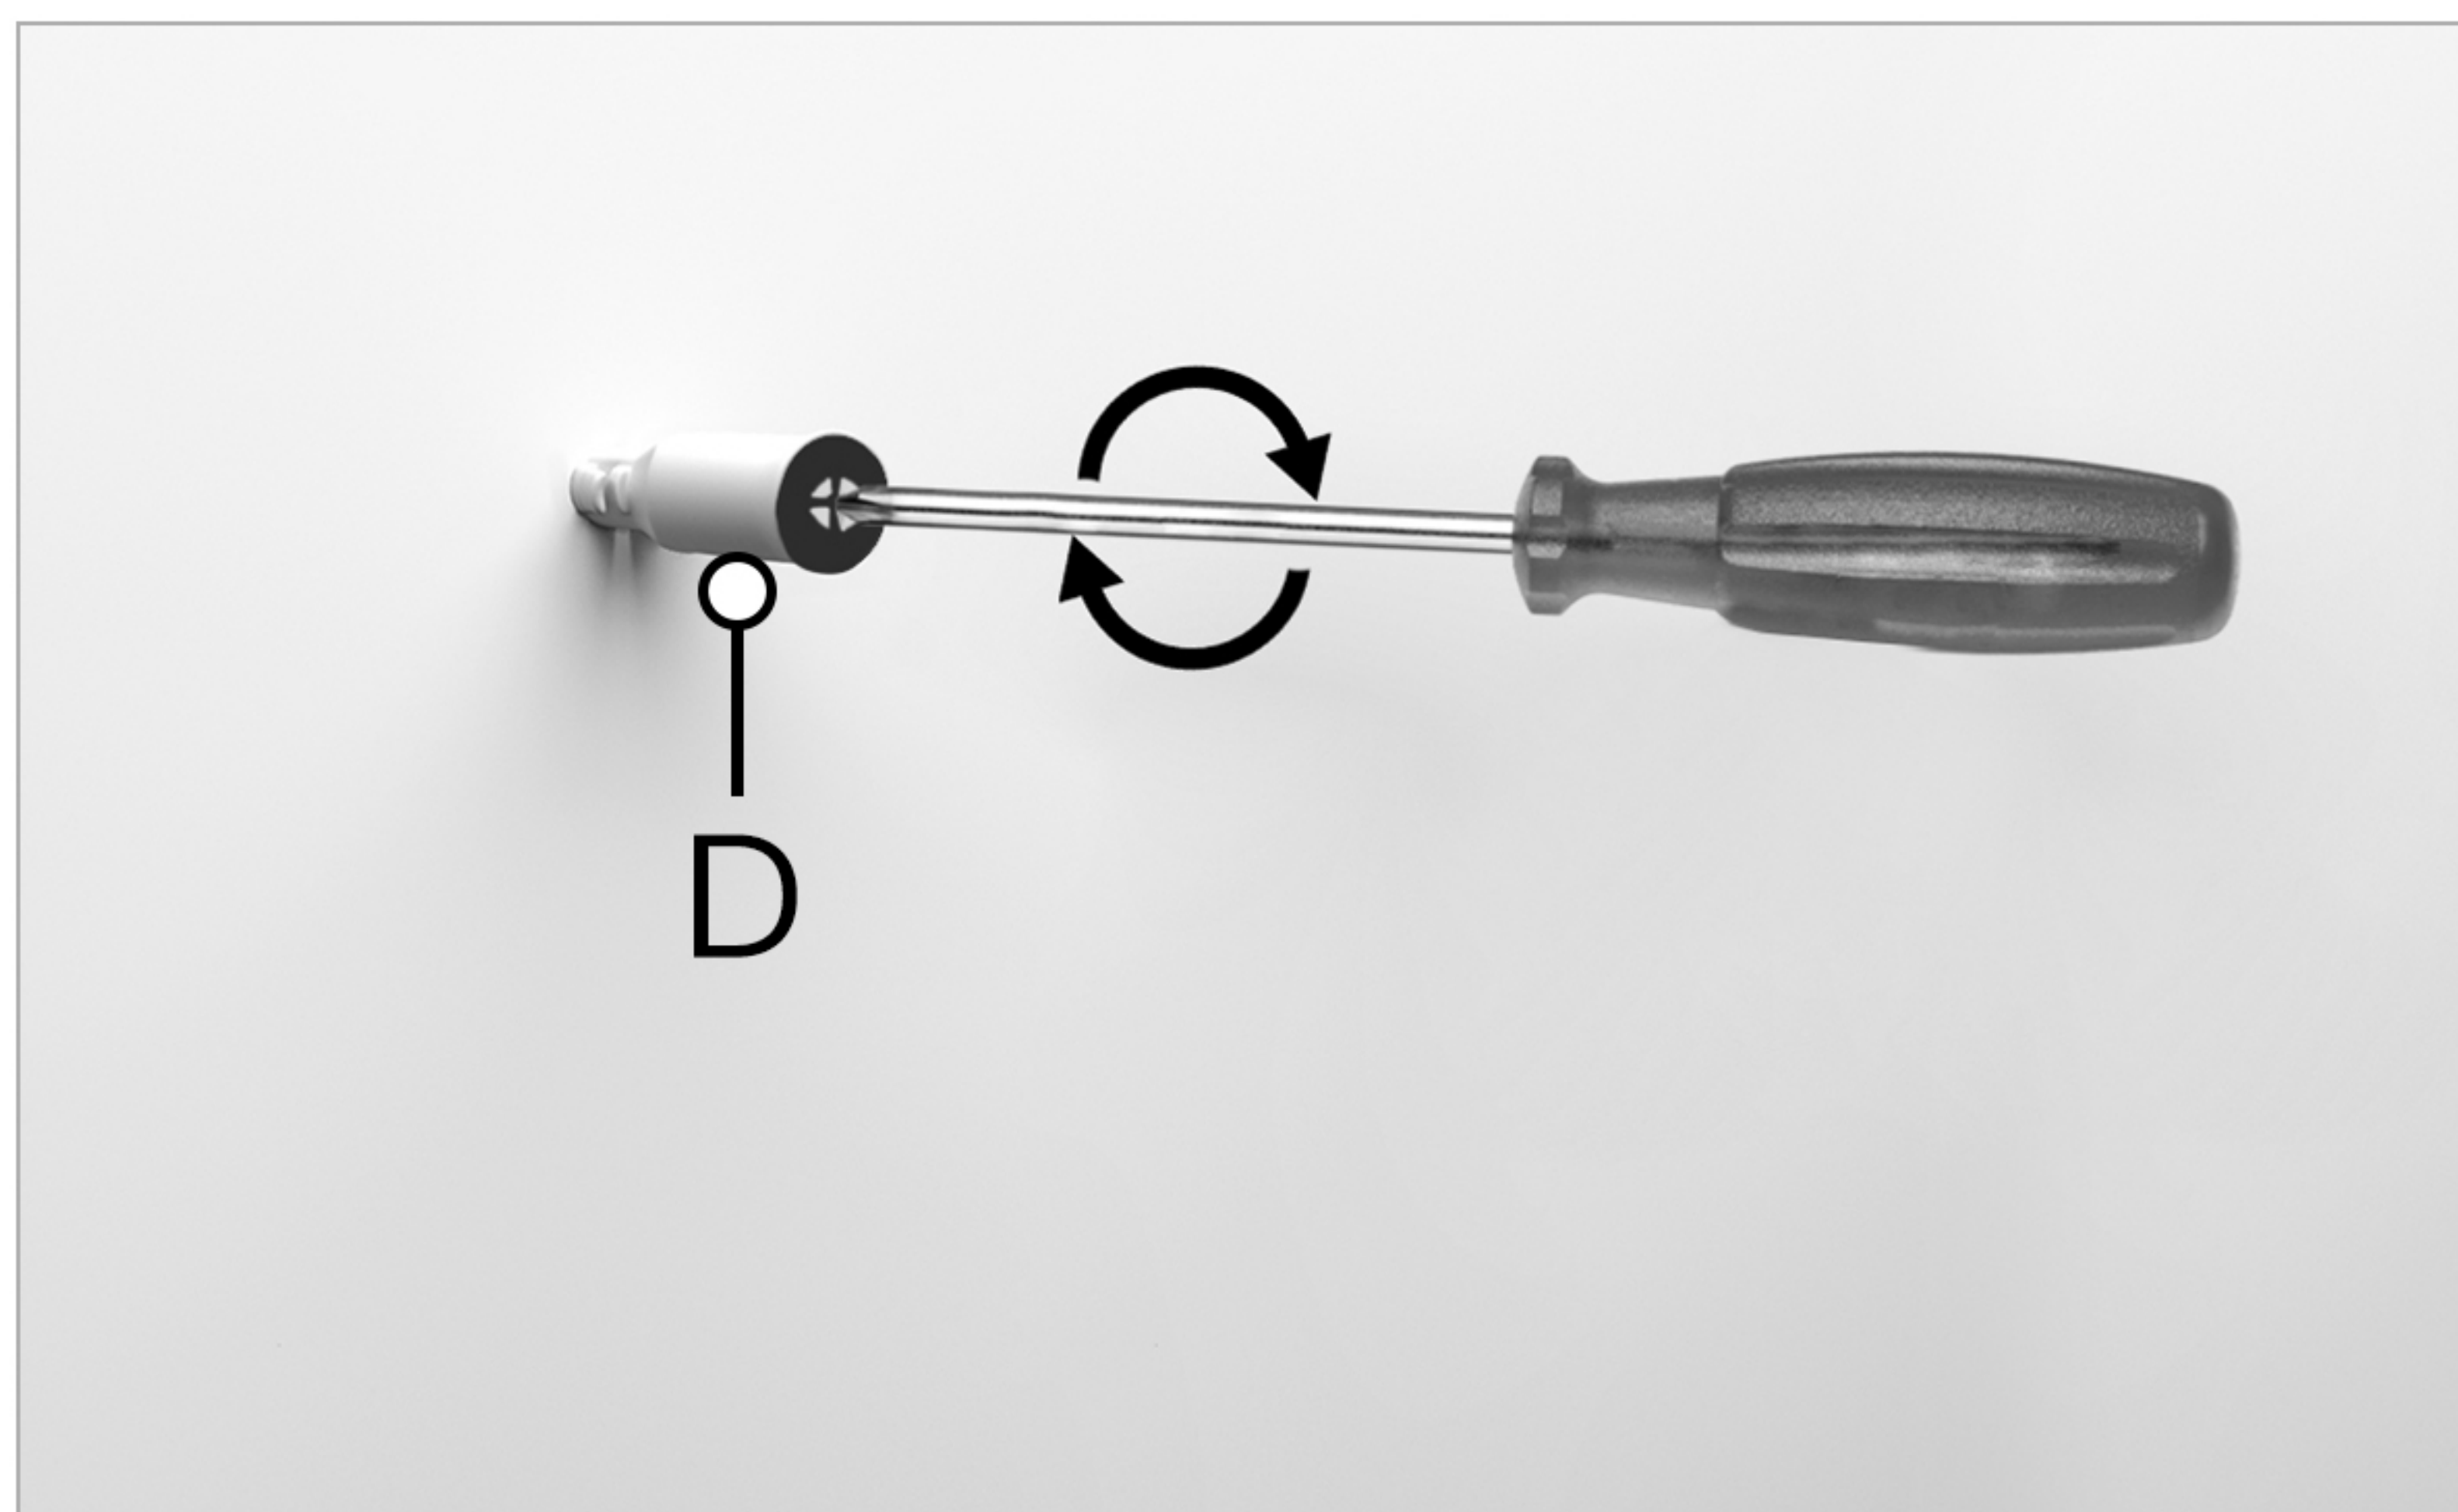

## step 2:

Once the shelf is in a straight alignment, use a pencil to mark two points through the holes given in the D-bracket. Take this image as a reference.

step 3:

Drill holes approx. 10 mm at the points you just marked

step 4:

Insert the wall plug (D) and tighten with the help of a screwdriver.

step 5:

place the shelf over the wall plugs and insert screws (C) into the wall plugs using a screwdriver.

step 6:

Follow the same steps to install shelf (B). Place it on the wall where you want it and put a spirit level on it to check the alignment. Adjust if needed.

step 7:

Using the holes on D-brackets, mark the drilling points.

step 8:

Drill holes approx. 10 mm at the points you just marked

step 9:

Insert the wall plug (D) and tighten with the help of a screwdriver.