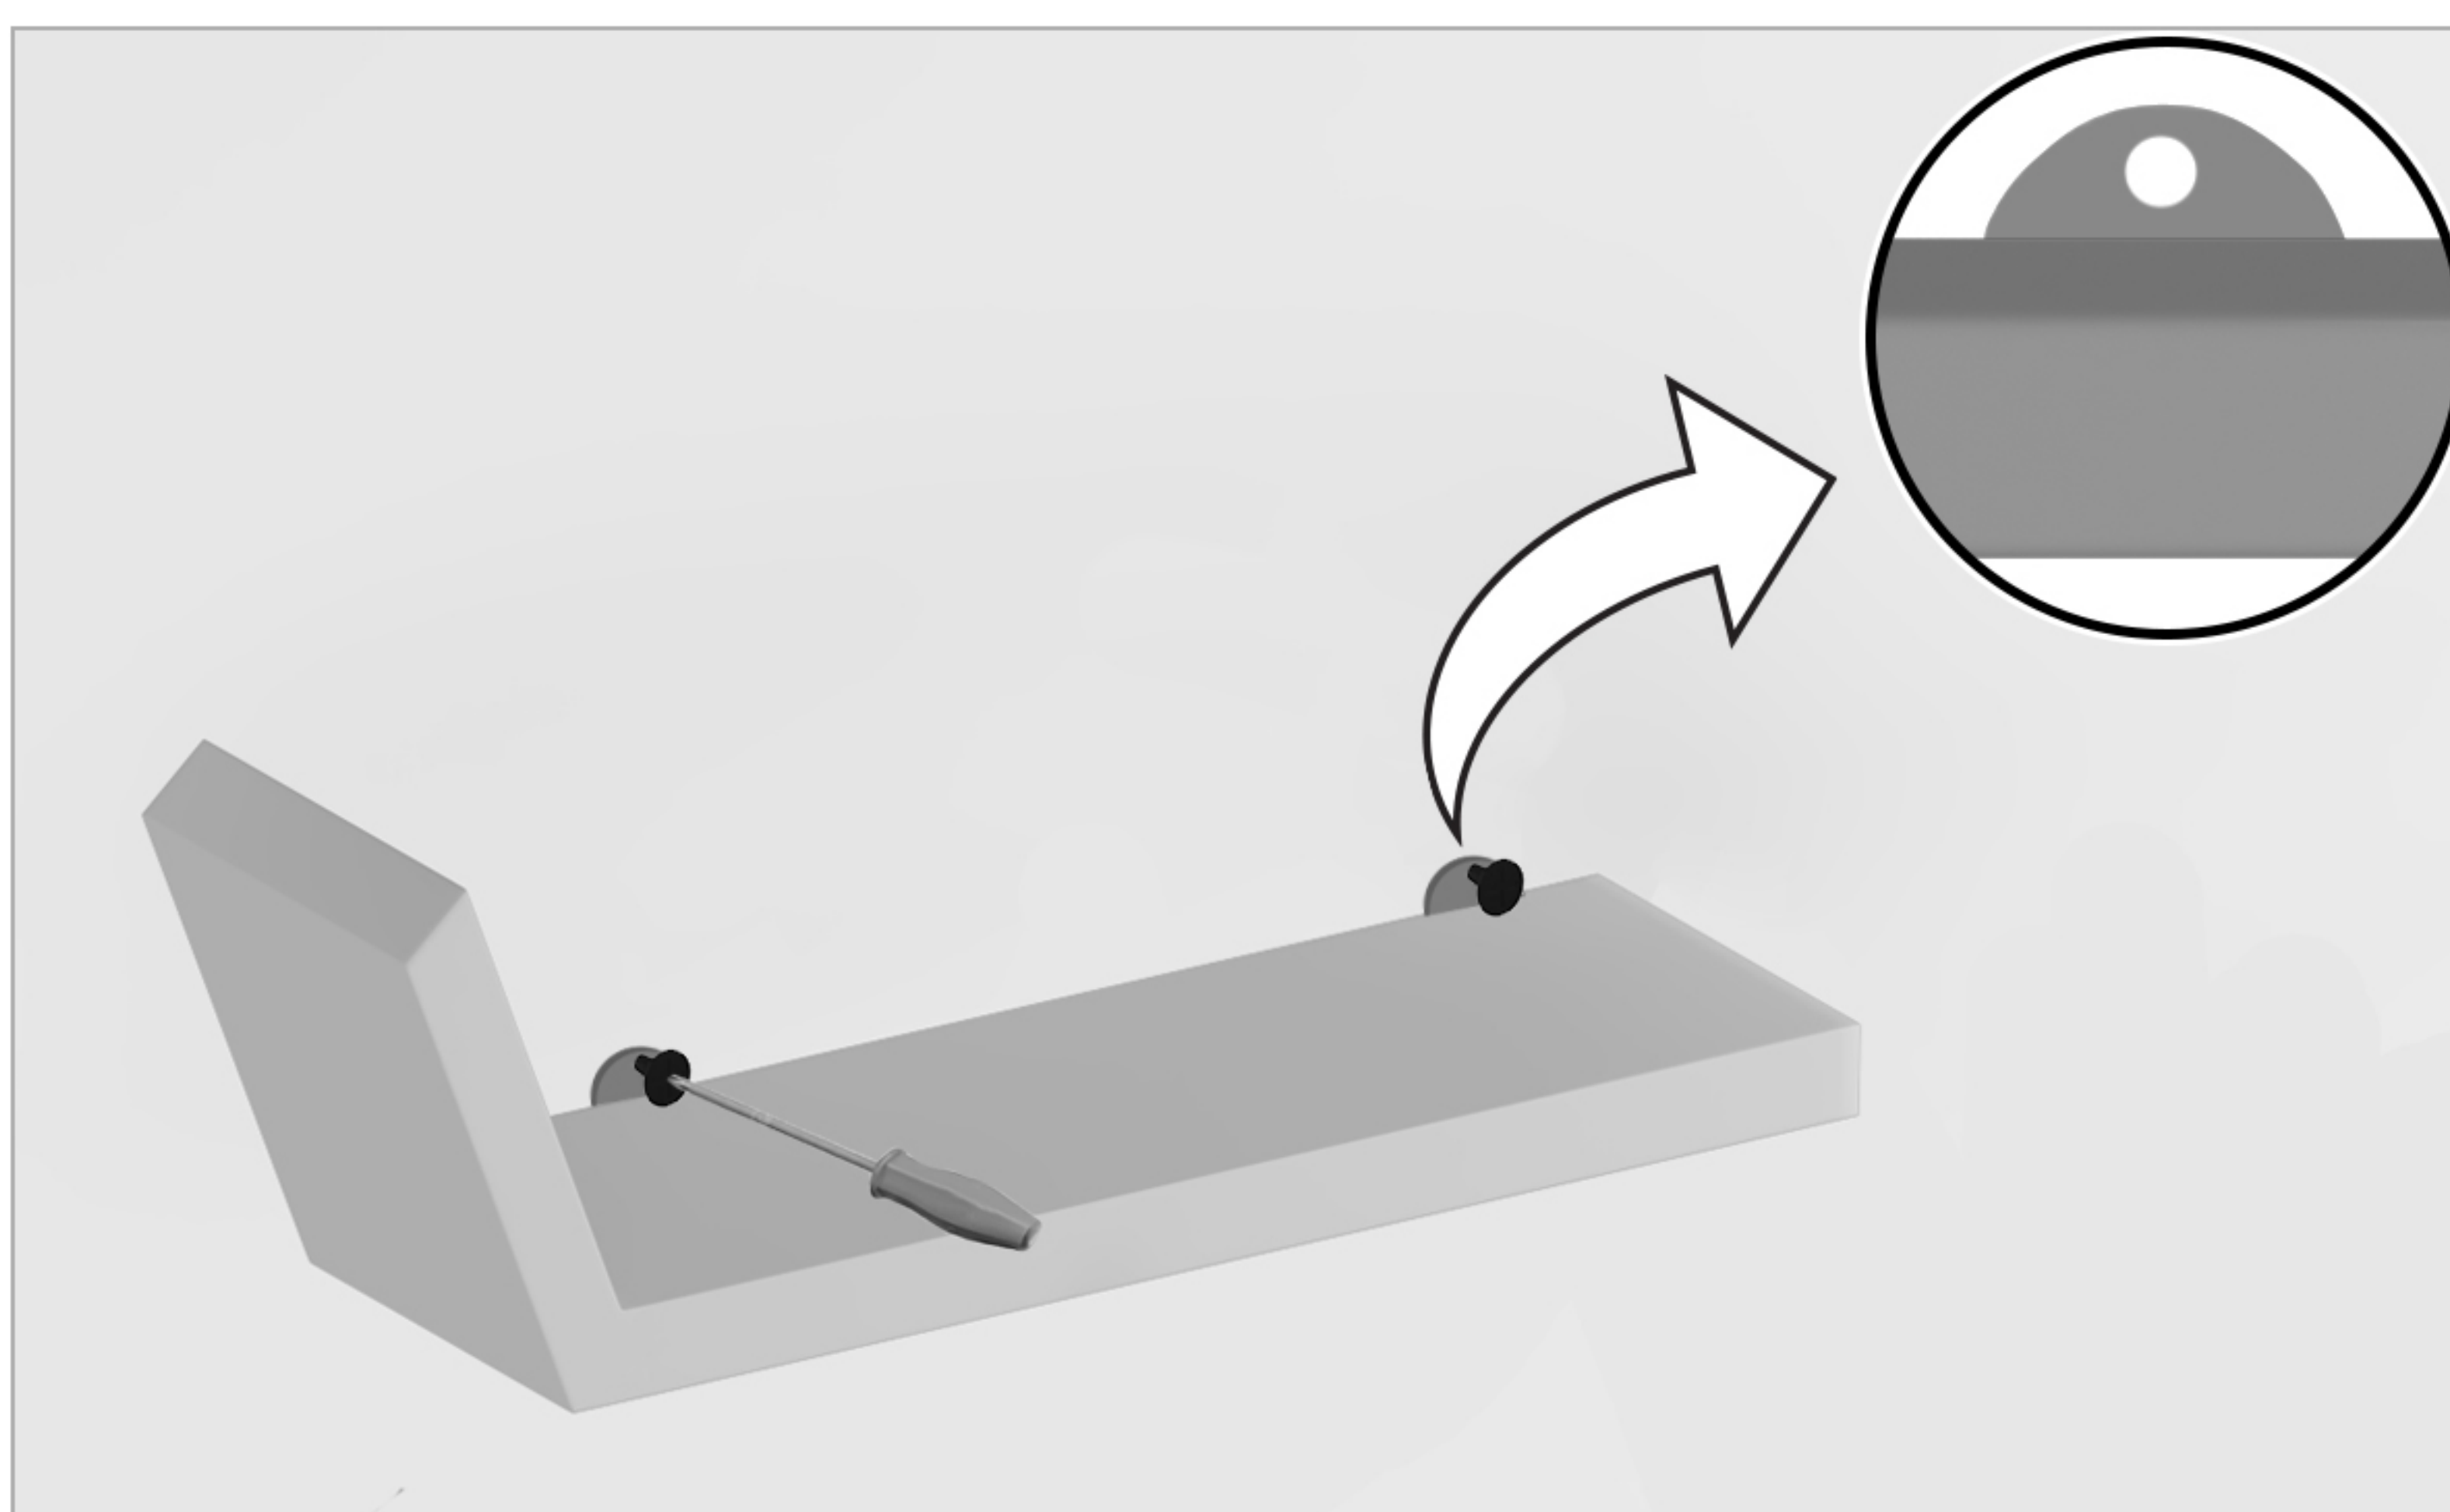

step 4:

Insert the wall plug (D) and tighten with the help of a screwdriver.

step 5:

place the shelf over the wall plugs and insert screws (C) into the wall plugs using a screwdriver.

step 6:

Follow the same steps to install shelf (B). Place it on the wall where you want it and put a spirit level on it to check the alignment. Adjust if needed.

step 7:

Using the holes on D-brackets, mark the drilling points.

step 8:

Drill holes approx. 10 mm at the points you just marked

step 9:

Insert the wall plug (D) and tighten with the help of a screwdriver.

step 10:

place the shelf over the wall plugs and insert screws (C) into the wall plugs using a screwdriver.

---

**Voila! Your shelf is now installed and secure!**