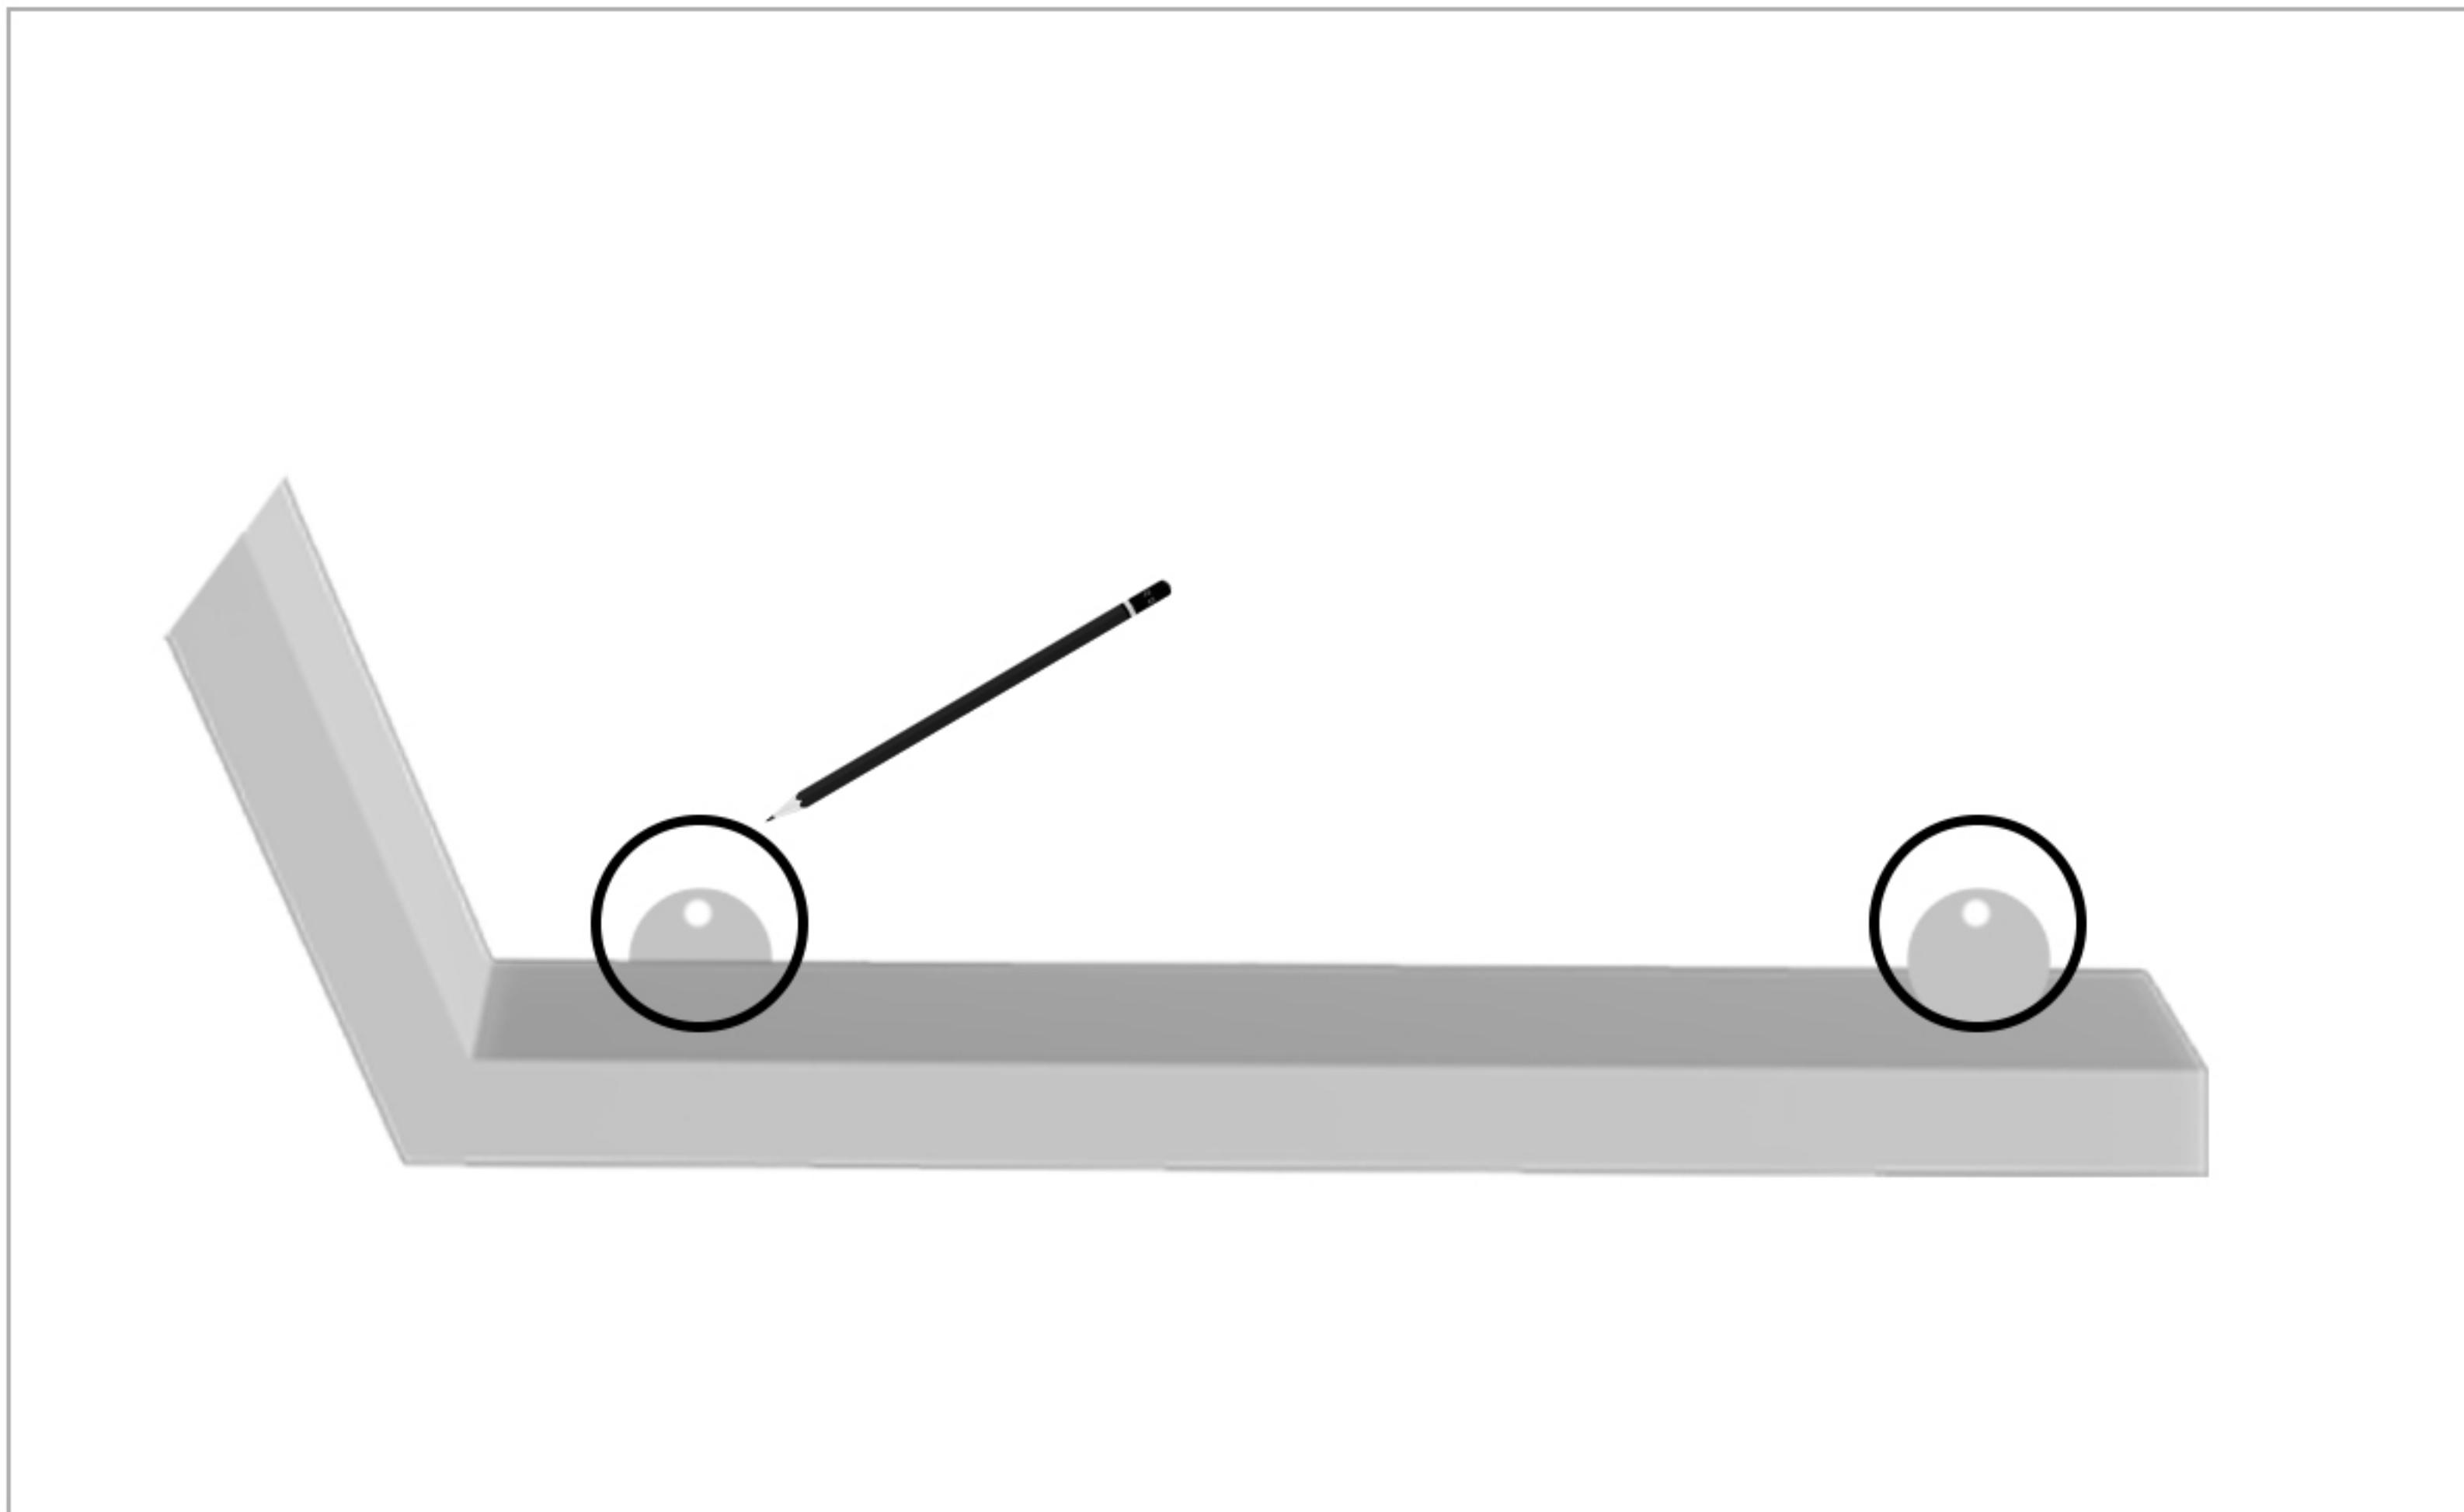

## step 2:

Once the shelf is in a straight alignment, use a pencil to mark two points through the holes given in the D-bracket. Take this image as a reference.

step 3:

Drill holes approx. 10 mm at the points you just marked

step 4:

Insert the wall plug (D) and tighten with the help of a screwdriver.

step 5:

place the shelf over the wall plugs and insert screws (C) into the wall plugs using a screwdriver.

step 6:

Follow the same steps to install shelf (B). Place it on the wall where you want it and put a spirit level on it to check the alignment. Adjust if needed.

step 7:

Using the holes on D-brackets, mark the drilling points.

step 8:

Drill holes approx. 10 mm at the points you just marked

step 9:

Insert the wall plug (D) and tighten with the help of a screwdriver.