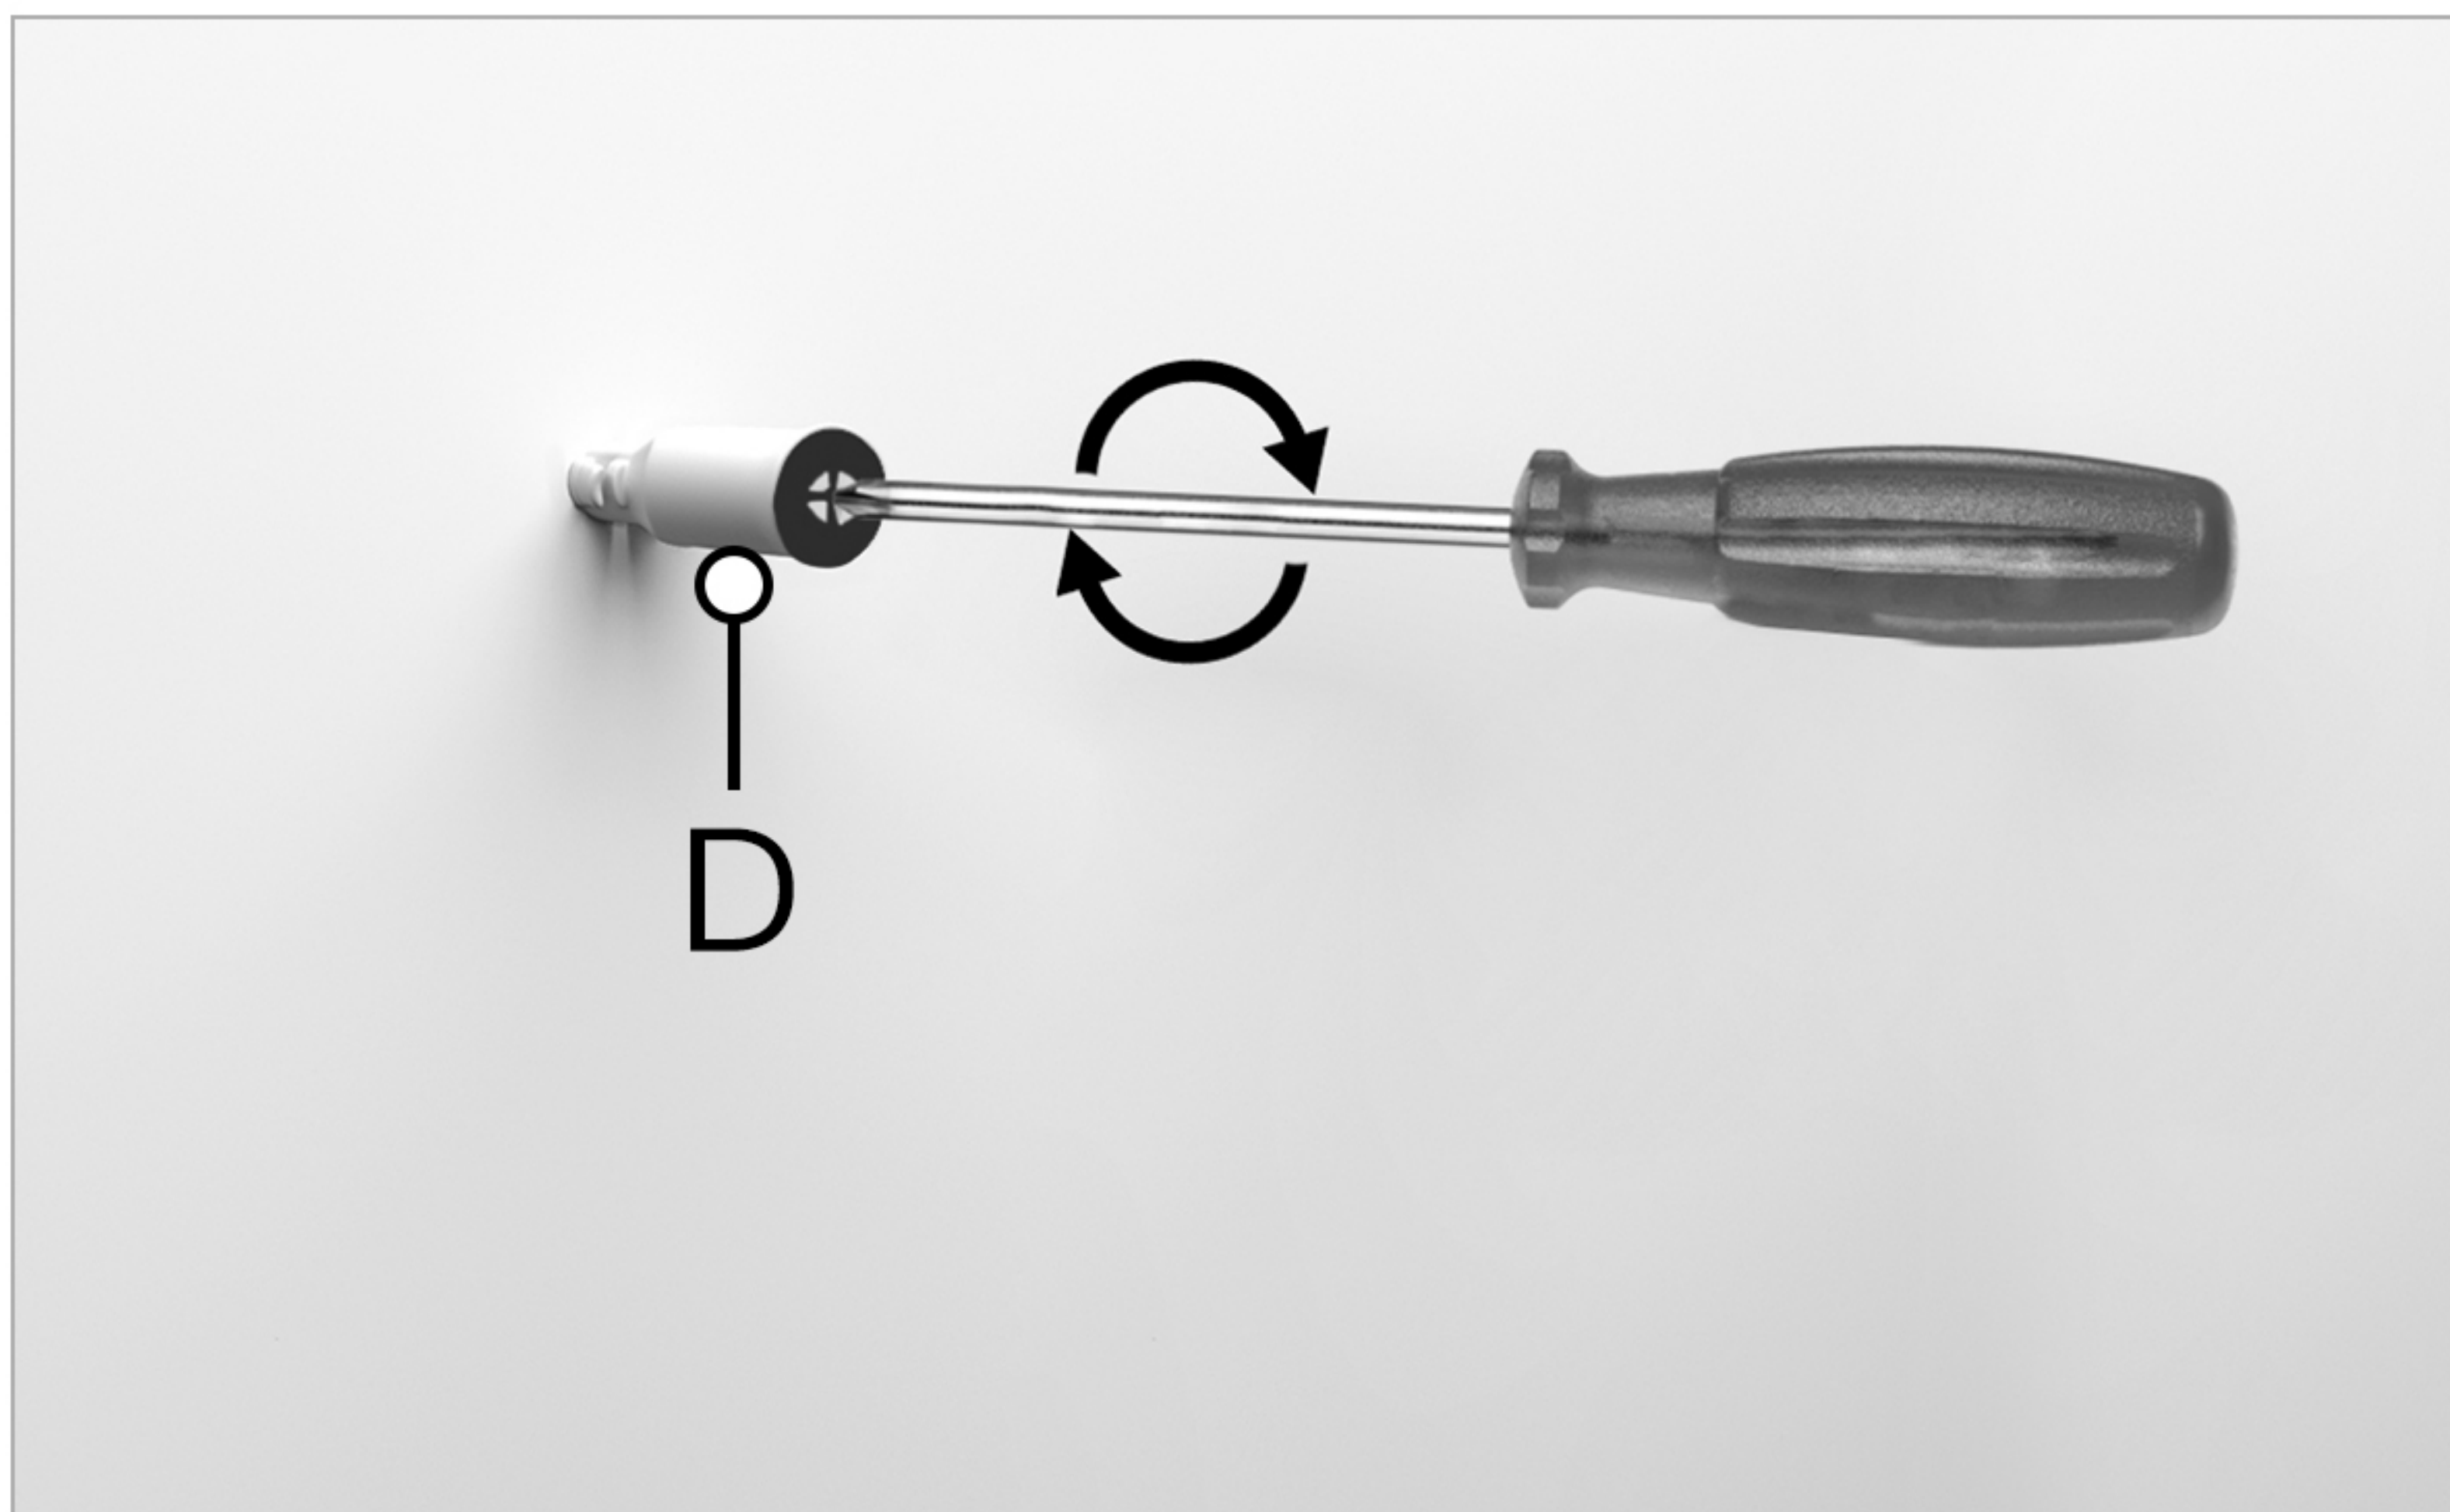

step 4:

Insert the wall plug (D) and tighten with the help of a screwdriver.

step 5:

place the shelf over the wall plugs and insert screws (C) into the wall plugs using a screwdriver.

step 6:

Follow the same steps to install shelf (B). Place it on the wall where you want it and put a spirit level on it to check the alignment. Adjust if needed.

step 7:

Using the holes on D-brackets, mark the drilling points.

step 8:

Drill holes approx. 10 mm at the points you just marked

step 9:

Insert the wall plug (D) and tighten with the help of a screwdriver.

step 10:

place the shelf over the wall plugs and insert screws (C) into the wall plugs using a screwdriver.

---

**Voila! Your shelf is now installed and secure!**