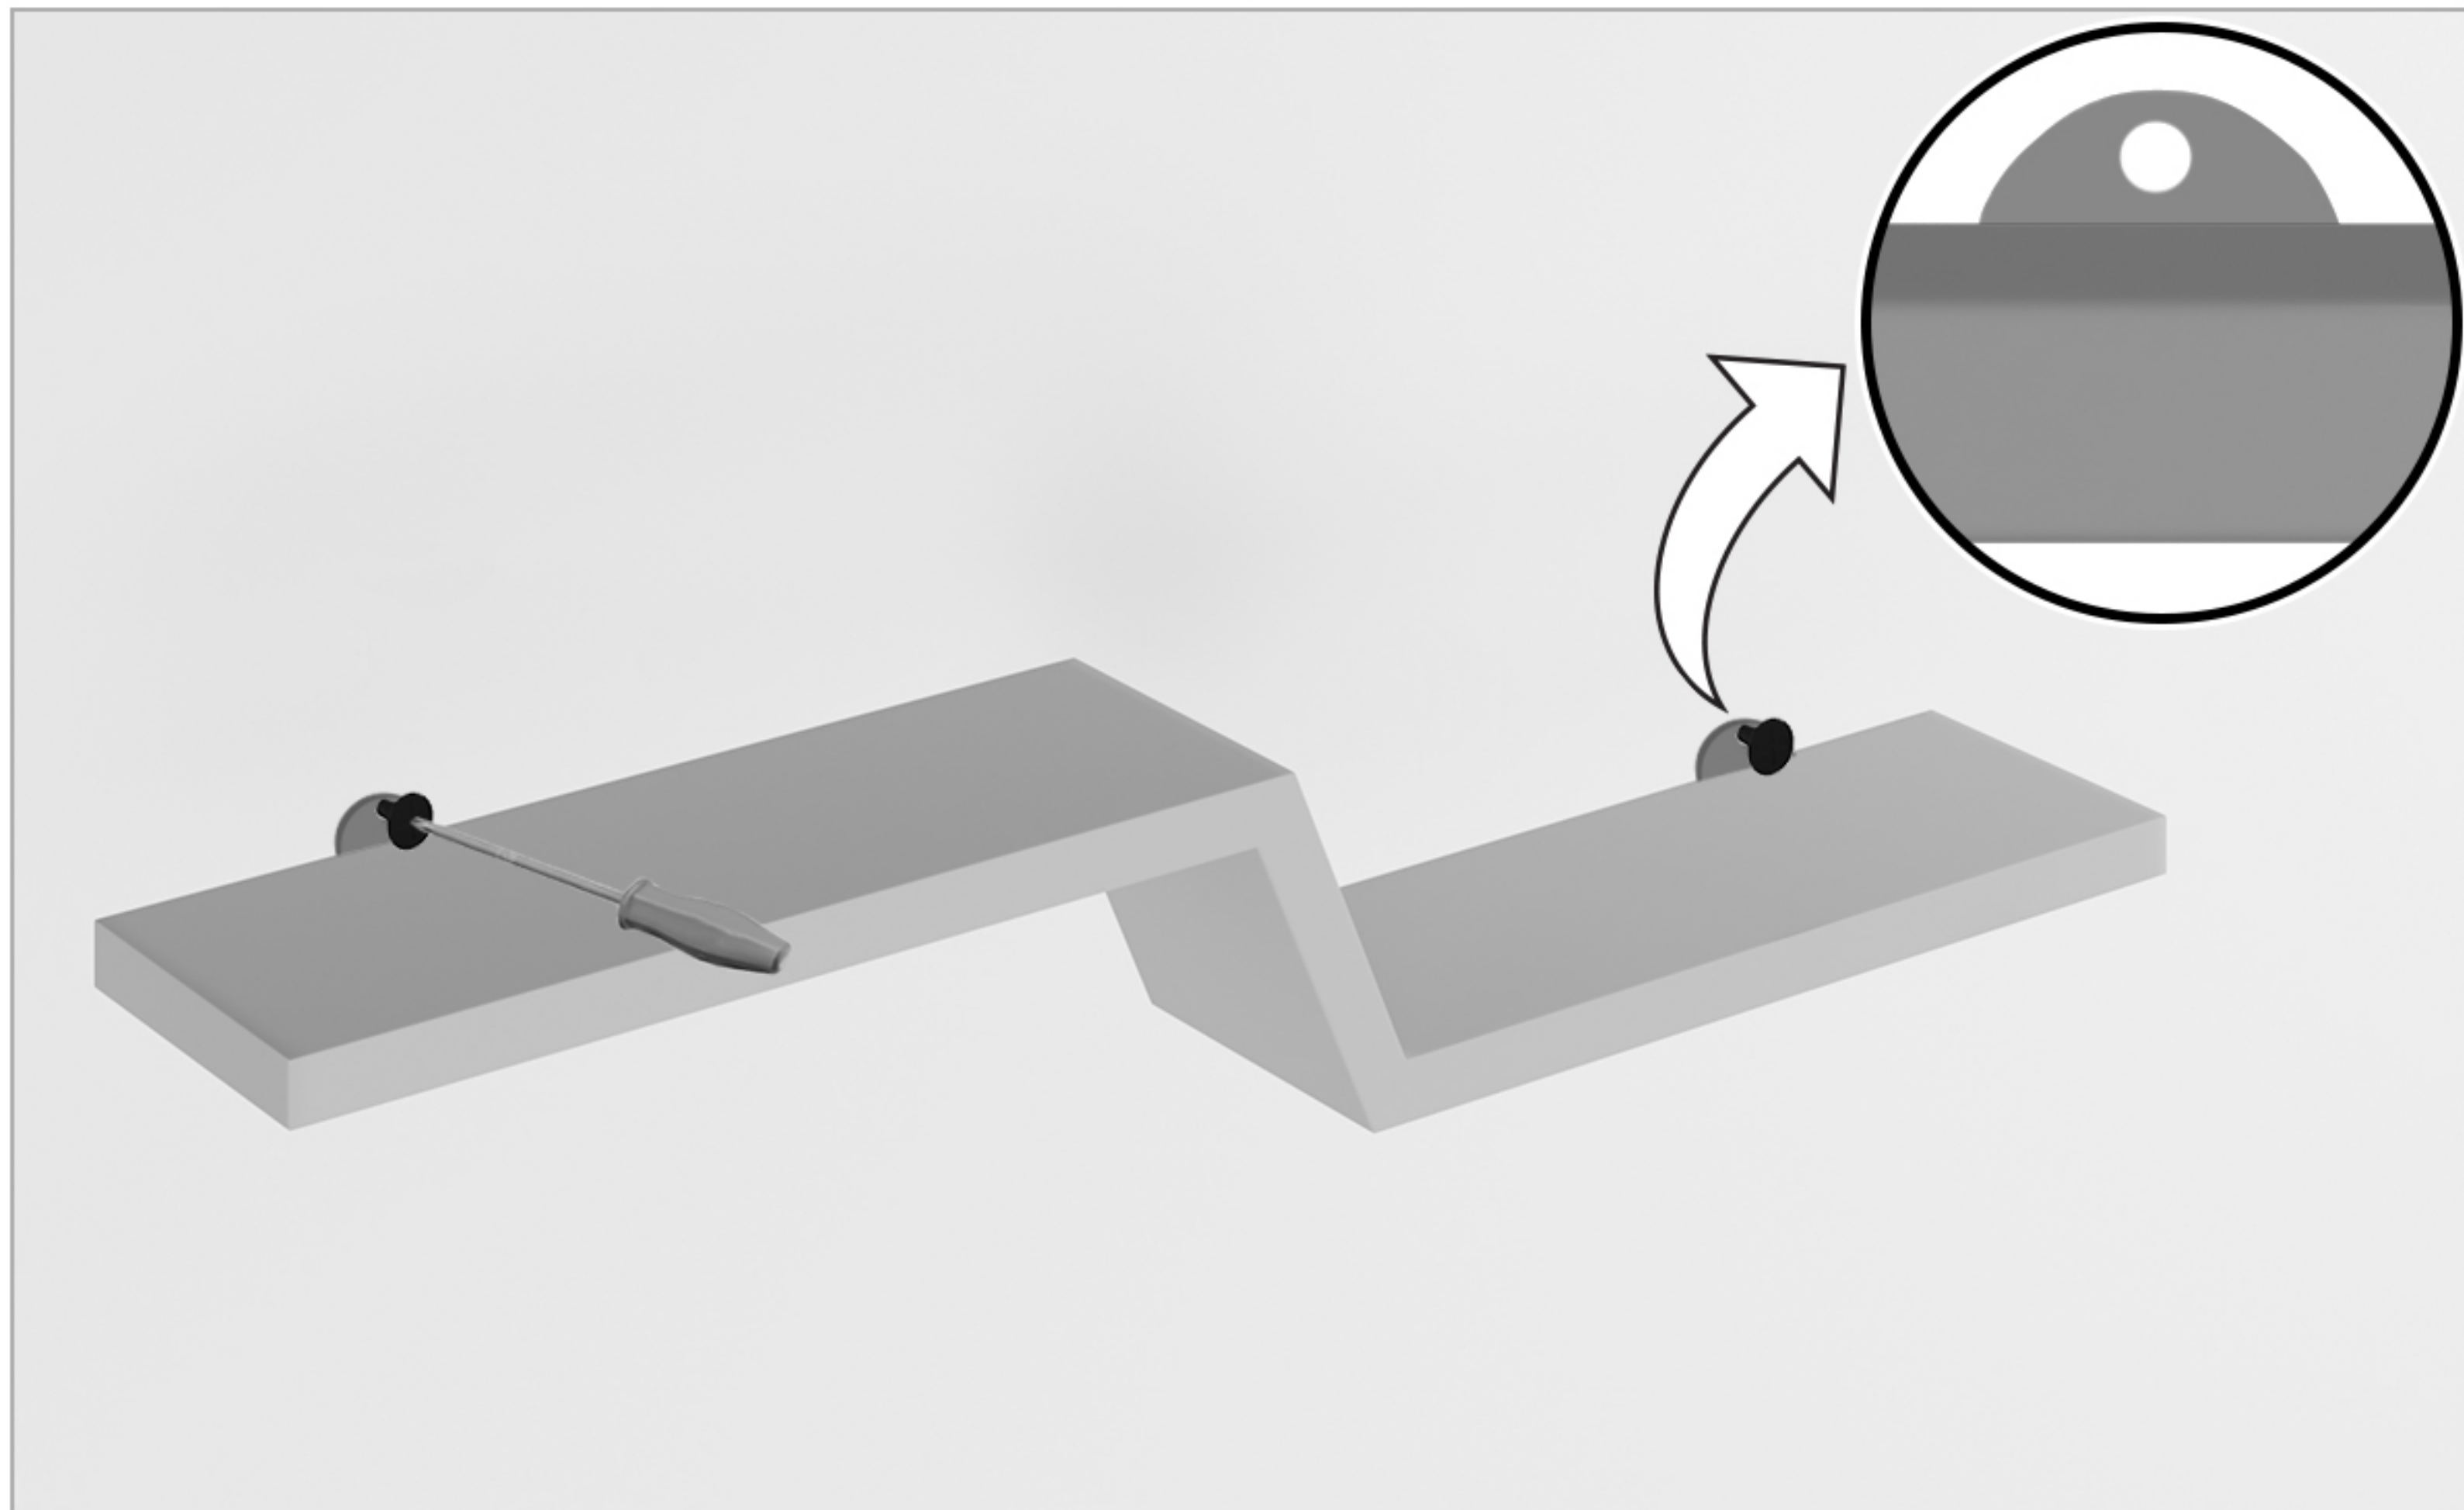

## step 1:

Begin by placing shelf (A) on the wall and put a spirit level on it to check the alignment. Adjust if needed.

## step 2:

Once the shelf is in a straight alignment, use a pencil to mark two points through the holes given in the D-bracket. Take this image as a reference.

step 3:

Drill holes approx. 10 mm at the points you just marked

step 4:

Insert the wall plug (D) and tighten with the help of a screwdriver.

step 5:

place the shelf over the wall plugs and insert screws (C) into the wall plugs using a screwdriver.

step 6:

Follow the same steps to install shelf (B). Place it on the wall where you want it and put a spirit level on it to check the alignment. Adjust if needed.

step 7:

Using the holes on D-brackets, mark the drilling points.

step 8:

Drill holes approx. 10 mm at the points you just marked

step 9:

Insert the wall plug (D) and tighten with the help of a screwdriver.