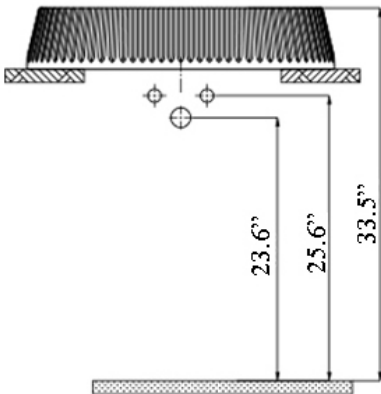

Bloom Art 70.45

Features

- Bathroom Sink
- Made of Ceramic
- Glossy White Finish
- Without Overflow
- Countertop (Vessel) Installation

Related Items:

- WSBC 00076 | Push Waste Drain
- WSBC 53922 | Decorative Trap

Finishes:

-  Glossy White

SKU# | Options:

- Bloom Art 70.45 WG | Glossy White

* WS Bath Collections reserve the right to make revisions without notice to product specifications, dimensions, or information.

Collection Bloom	Model Bloom Art 70.45	Dimensions Metric <i>1 inch = 2.54 cm</i> <i>1 inch = 25.4 mm</i>	 1051 Lea Drive - Collegeville, PA 19426 Tel. 215 513 9400 - Fax 610 831 0215 www.ws bathcollections.com - info@ws bathcollectins.com
------------------------------	-----------------------------------	---	---

Bloom Art 70.45

* WS Bath Collections reserve the right to make revisions without notice to product specifications, dimensions, or information.

<p>Collection Bloom</p>	<p>Model Bloom Art 70.45</p>	<p>Dimensions Metric 1 inch = 2.54 cm 1 inch = 25.4 mm</p>	 <p>1051 Lea Drive - Collegeville, PA 19426 Tel. 215 513 9400 - Fax 610 831 0215 www.ws bathcollections.com - info@ws bathcollectins.com</p>
--------------------------------------	---	--	---