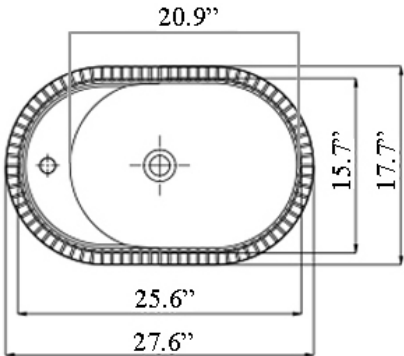

Finishes:

-  Glossy White

SKU# | Options:

- Bloom Art 70.45 WG | Glossy White

* WS Bath Collections reserve the right to make revisions without notice to product specifications, dimensions, or information.

Collection Bloom	Model Bloom Art 70.45	Dimensions Metric <i>1 inch = 2.54 cm</i> <i>1 inch = 25.4 mm</i>	 1051 Lea Drive - Collegeville, PA 19426 Tel. 215 513 9400 - Fax 610 831 0215 www.ws bathcollections.com - info@ws bathcollectins.com
------------------------------	-----------------------------------	---	---

Bloom Art 70.45

* WS Bath Collections reserve the right to make revisions without notice to product specifications, dimensions, or information.

<p>Collection Bloom</p>	<p>Model Bloom Art 70.45</p>	<p>Dimensions Metric 1 inch = 2.54 cm 1 inch = 25.4 mm</p>	 <p>1051 Lea Drive - Collegeville, PA 19426 Tel. 215 513 9400 - Fax 610 831 0215 www.ws bathcollections.com - info@ws bathcollectins.com</p>
--------------------------------------	---	--	---

Collection Drains & Traps	Model Drains & Traps	Dimensions Metric <i>1 inch = 2.54 cm</i> <i>1 inch = 25.4 mm</i>	 1051 Lea Drive - Collegeville, PA 19426 Tel. 215 513 9400 - Fax 610 831 0215 www.ws bathcollections.com - info@ws bathcollections.com
---------------------------------------	----------------------------------	---	--