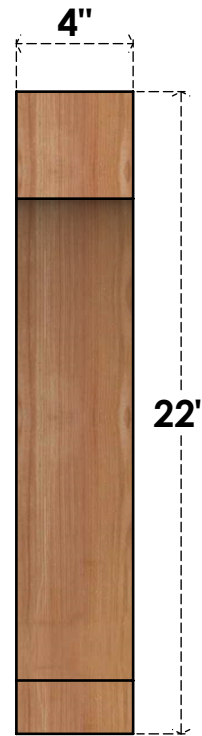

BRC04X10X22IMP00RWR

4"W X 10"D X 22"H IMPERIAL ROUGH SAWN BRACE, WESTERN RED CEDAR

SIDE

FRONT

EKENA MILLWORK
 2300 WEST MAIN ST.
 CLARKSVILLE, TX 75426
 TOLL FREE: 866-607-0453
 WWW.EKENAMILLWORK.COM

NOTES

1. INSTALLATION TO BE COMPLETED IN ACCORDANCE WITH MANUFACTURER'S SPECIFICATIONS.
2. DRAWING MAY NOT BE TO SCALE
3. THIS DRAWING IS INTENDED FOR DESIGN AND PLANNING PURPOSES ONLY.
4. ALL INFORMATION CONTAINED HEREIN WAS CURRENT AT THE TIME OF DEVELOPMENT BUT MUST BE REVIEWED AND APPROVED BY THE PRODUCT MANUFACTURER TO BE CONSIDERED ACCURATE.
5. PRODUCTS ARE NOT KILN DRIED. THIS ITEM IS UNIQUE AND WILL CONTAIN THE NATURAL VARIATIONS THAT THE WOOD SPECIES OFFERS. THIS MAY RESULT IN VARIATIONS UP TO 1/4"