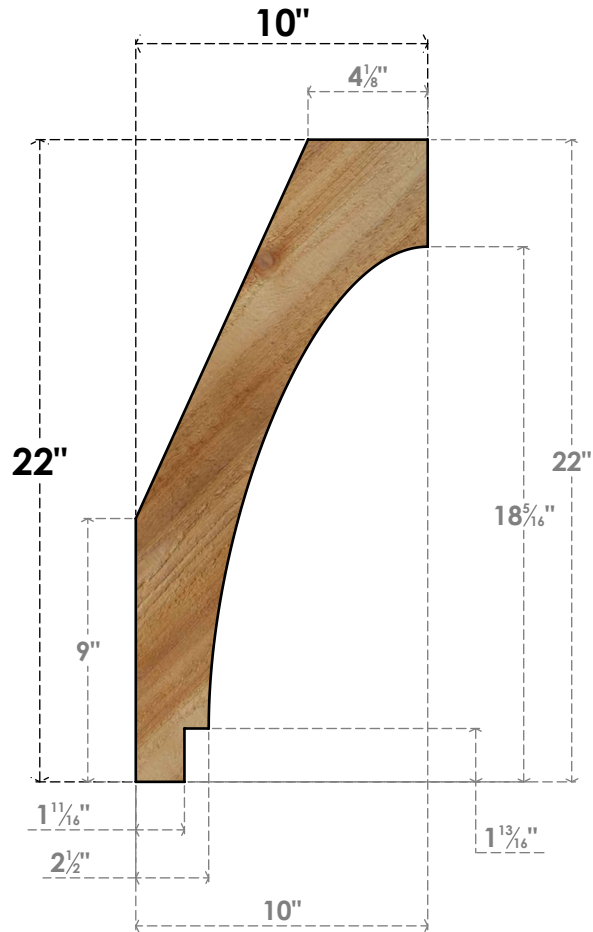

BRC04X10X22IMP00RWR

4"W X 10"D X 22"H IMPERIAL ROUGH SAWN BRACE, WESTERN RED CEDAR

SIDE

FRONT

EKENA MILLWORK
 2300 WEST MAIN ST.
 CLARKSVILLE, TX 75426
 TOLL FREE: 866-607-0453
 WWW.EKENAMILLWORK.COM

NOTES