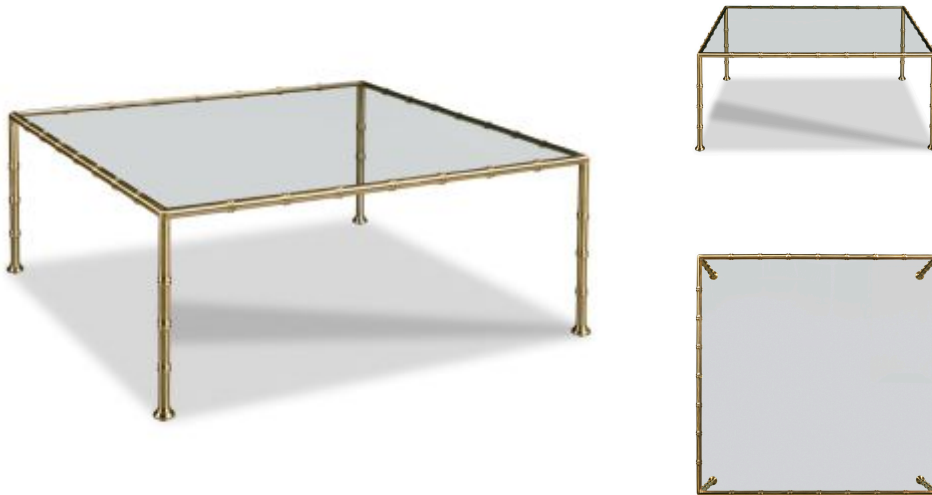

Lacoste Coffee Table

SKU CK204-55

Description

A lovely low table designed in the spirit of 19th century English Regency originals. The square top is fitted with a 3/8" tempered glass top elevated on faux bamboo brass legs.

Specification

Width	42"
Depth	42"
Height	18"
Material	brass solids and tempered glass

Finishes

55 Satin Brass Finish