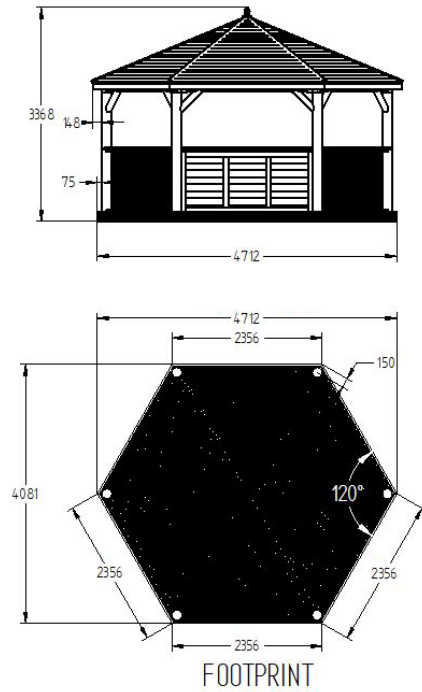

4.9m x 4.3m Wooden Gazebo with Thatched Roof

- The width of the back panel opposite the entrance gap is 2056mm
- We are unable to send a full copy of the drawings but I have pasted a screen shot of the footprint so you can see the measurements

6.3m x 4.9m Wooden Gazebo with Timber Roof

- The width of the back panel opposite the entrance is *1850mm*
- *Again we are unable to provide the full drawings but here is a snippet of the footprint*
- *Unfortunately the curtains are not available to purchase on site*