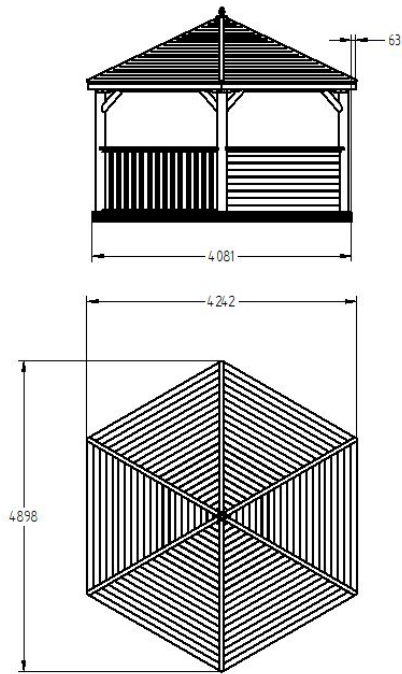

4.9m x 4.3m Wooden Gazebo with Thatched Roof

- The width of the back panel opposite the entrance gap is 2056mm
- We are unable to send a full copy of the drawings but I have pasted a screen shot of the footprint so you can see the measurements

6.3m x 4.9m Wooden Gazebo with Timber Roof

- The width of the back panel opposite the entrance is *1850mm*
- *Again we are unable to provide the full drawings but here is a snippet of the footprint*
- *Unfortunately the curtains are not available to purchase on site*