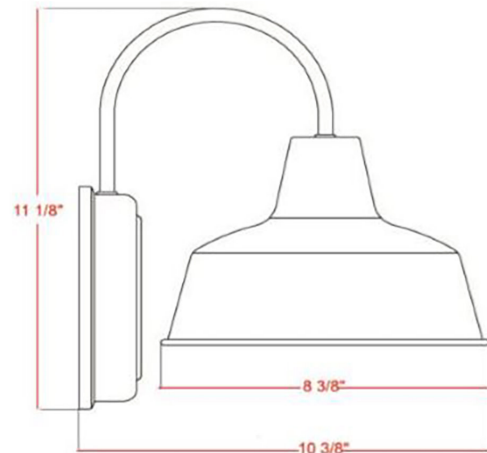

I Light Outdoor Wall Light 8"

OUTDOOR LIGHTING

Forest Green

SPECIFICATIONS

MOUNTING:	Wall Mount	LED BRIGHTNESS (LUMENS):	N/A
SLOPED CEILING ADAPTABLE:	N/A	LED COLOR CORRELATED TEMPERATURE (CCT):	N/A
LAMP TYPE 1:	1 lamp 60W Incandescent A19 Medium base bulb	LED COLOR RENDERING INDEX (CRI):	N/A
BULB INCLUDED:	No	LED EFFICACY:	N/A
WATTS PER BULB:	60W	LED AVERAGE RATED LIFE:	N/A
TOTAL WATTAGE:	60W	ENERGY EFFICIENT:	No
DIMMABLE:	Yes	LIGHTING AMPS:	0.5
MATERIAL CONSTRUCTION:	Steel	VOLTAGE:	120V
ASSEMBLED DIMENSIONS:	8.38" L x 11" H x 10.5" D		
WEIGHT:	1.45 lbs.		
BACKPLATE DIMENSIONS:	6.13" H x 6.13" W		
CANOPY CEILING DIMENSIONS:	N/A		
GLASS/SHADE DIMENSIONS:	5.5" H x 8.25" L x 8.25" D		
GLASS/SHADE MATERIAL:	Metal		
GLASS/SHADE TYPE:	N/A		
GLASS/SHADE COLOR:	Green		