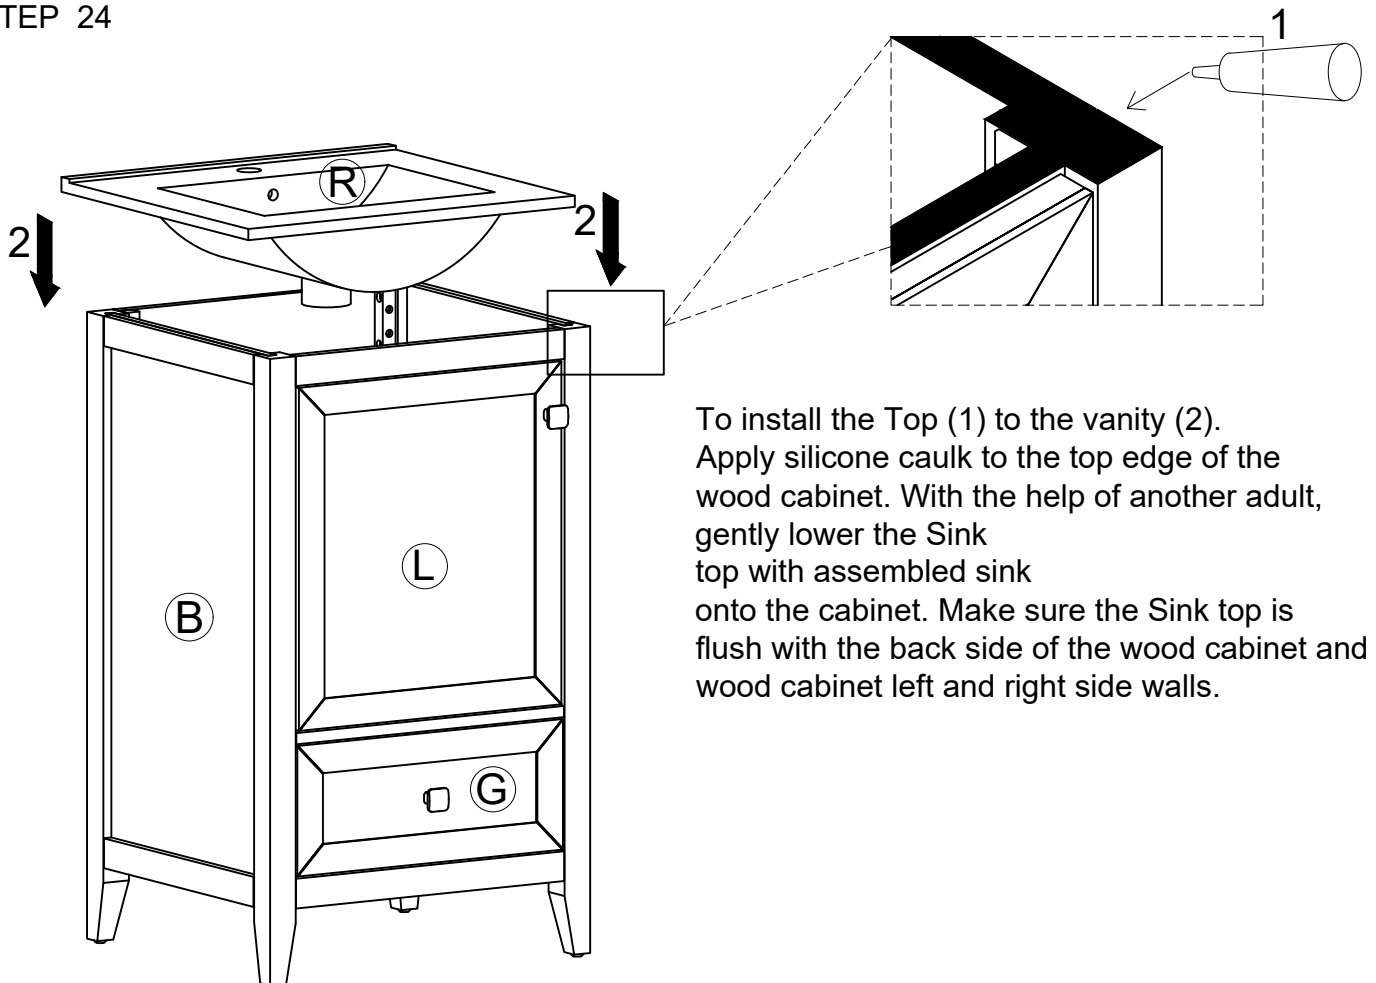

STEP 24

To install the Top (1) to the vanity (2). Apply silicone caulk to the top edge of the wood cabinet. With the help of another adult, gently lower the Sink top with assembled sink onto the cabinet. Make sure the Sink top is flush with the back side of the wood cabinet and the wood cabinet left and right side walls.