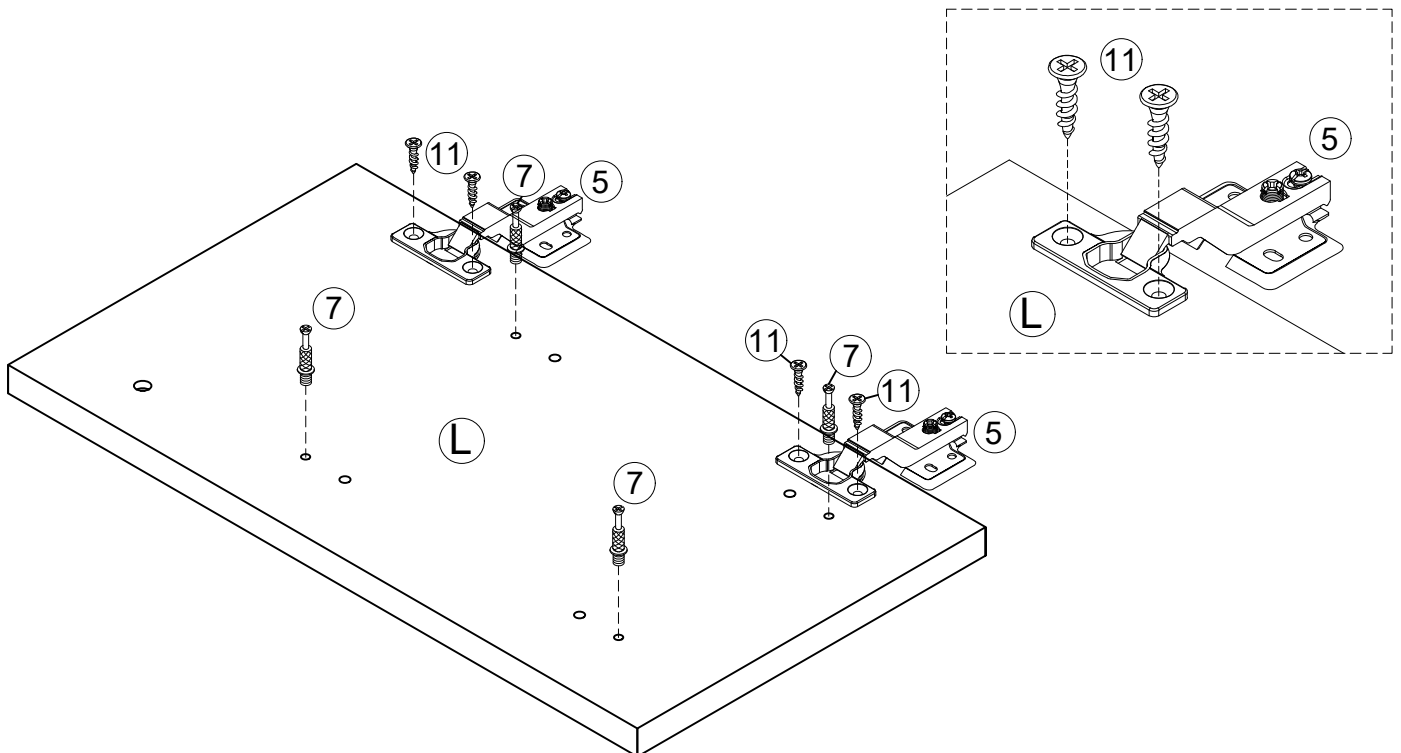

- ①  7pcs 1/4"x25mm
- ⑧  3pcs Ø15x9mm
- ⑬  2pcs Ø3x12mm

STEP 11

STEP 12

STEP 13

②  4pcs
Ø4x25mm

STEP 14

STEP 15

- ⑧  4pcs $\text{Ø}15 \times 9 \text{mm}$
⑨  1pc $5/32" \times 18 \text{mm}$
⑫  1pc

STEP 16

STEP 17

④  4pcs
Ø6x30mm

⑦  4pcs
Ø6x33mm

STEP 18

④  8pcs
Ø6x30mm

STEP 19

- ⑧  4pcs
Ø15x9mm

STEP 20

- ⑤  2pcs
⑦  4pcs
Ø6x33mm
⑪  4pcs
Ø4x12mm

STEP 21

⑧  4pcs
 Ø15x9mm

STEP 22

⑪  8pcs
 Ø4x12mm

Three-way adjustable hinge for perfectly aligned doors

1. TO ADJUST DOOR FORWARD OR BACKWARD.
2. TO ADJUST DOOR TO RIGHT OR TO LEFT.
3. TO ADJUST DOOR UP OR DOWN.