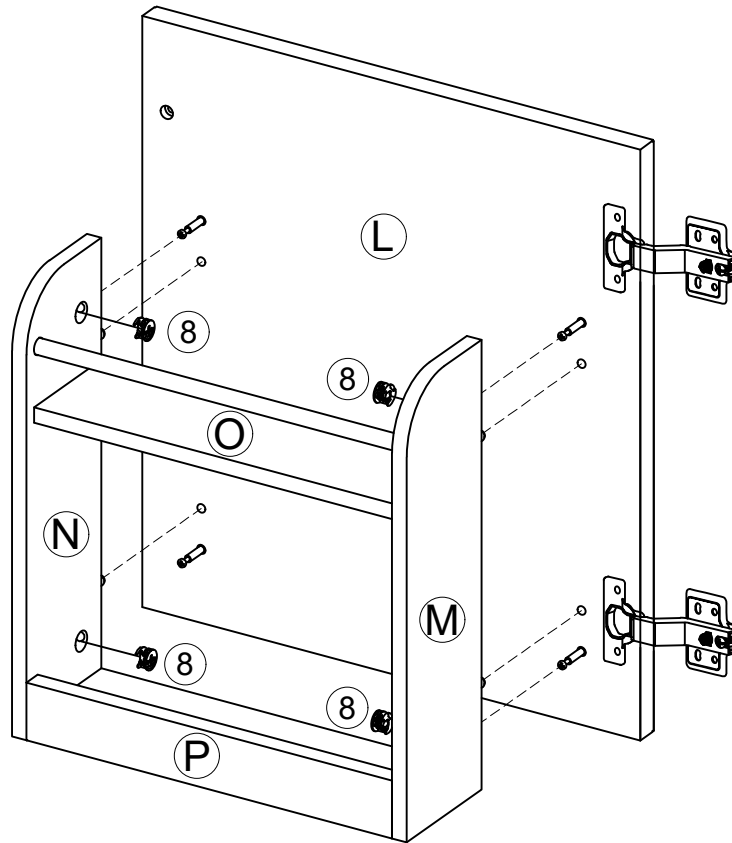

- ①  7pcs 1/4"x25mm
- ⑧  3pcs Ø15x9mm
- ⑬  2pcs Ø3x12mm

STEP 11

STEP 12

STEP 13

②  4pcs
Ø4x25mm

STEP 14

STEP 15

- ⑧  4pcs $\text{Ø}15 \times 9 \text{mm}$
⑨  1pc $5/32" \times 18 \text{mm}$
⑫  1pc

STEP 16

STEP 17

④  4pcs
Ø6x30mm

⑦  4pcs
Ø6x33mm

STEP 18

④  8pcs
Ø6x30mm

STEP 19

- ⑧  4pcs
Ø15x9mm

STEP 20

- ⑤  2pcs
⑦  4pcs
Ø6x33mm
⑪  4pcs
Ø4x12mm

STEP 21

⑧  4pcs
 Ø15x9mm

STEP 22

⑪  8pcs
 Ø4x12mm

Three-way adjustable hinge for perfectly aligned doors

1. TO ADJUST DOOR FORWARD OR BACKWARD.
2. TO ADJUST DOOR TO RIGHT OR TO LEFT.
3. TO ADJUST DOOR UP OR DOWN.