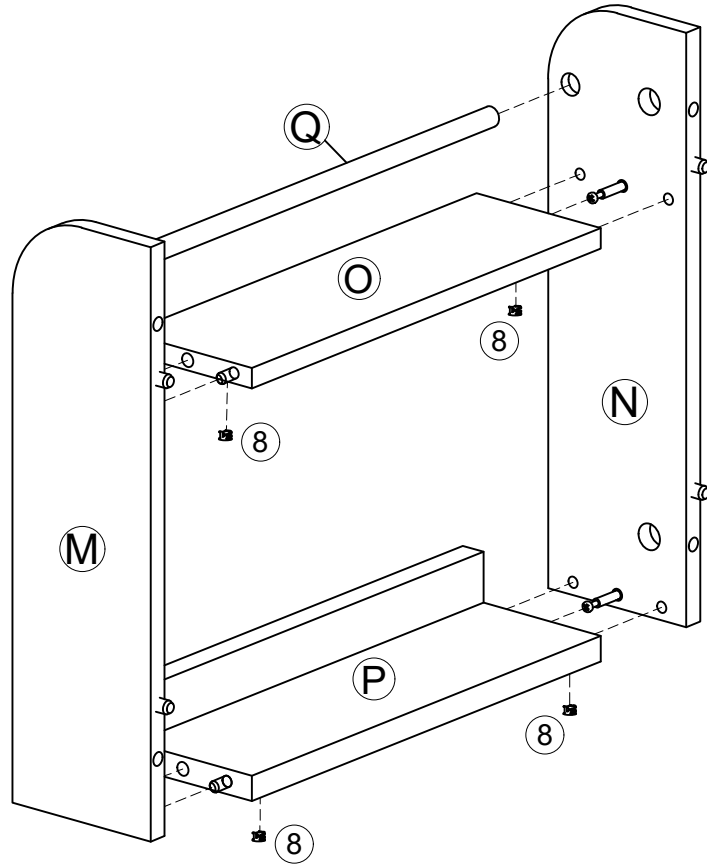

- ①  7pcs 1/4"x25mm
- ⑧  3pcs Ø15x9mm
- ⑬  2pcs Ø3x12mm

STEP 11

STEP 12

STEP 13

②  4pcs
Ø4x25mm

STEP 14

STEP 15

- ⑧  4pcs $\text{Ø}15 \times 9 \text{mm}$
⑨  1pc $5/32" \times 18 \text{mm}$
⑫  1pc

STEP 16

STEP 17

④  4pcs
Ø6x30mm

⑦  4pcs
Ø6x33mm

STEP 18

④  8pcs
Ø6x30mm

STEP 19

- ⑧  4pcs
Ø15x9mm

STEP 20

- ⑤  2pcs
⑦  4pcs
Ø6x33mm
⑪  4pcs
Ø4x12mm

STEP 21

⑧  4pcs
 Ø15x9mm

STEP 22

⑪  8pcs
 Ø4x12mm

Three-way adjustable hinge for perfectly aligned doors

1. TO ADJUST DOOR FORWARD OR BACKWARD.
2. TO ADJUST DOOR TO RIGHT OR TO LEFT.
3. TO ADJUST DOOR UP OR DOWN.