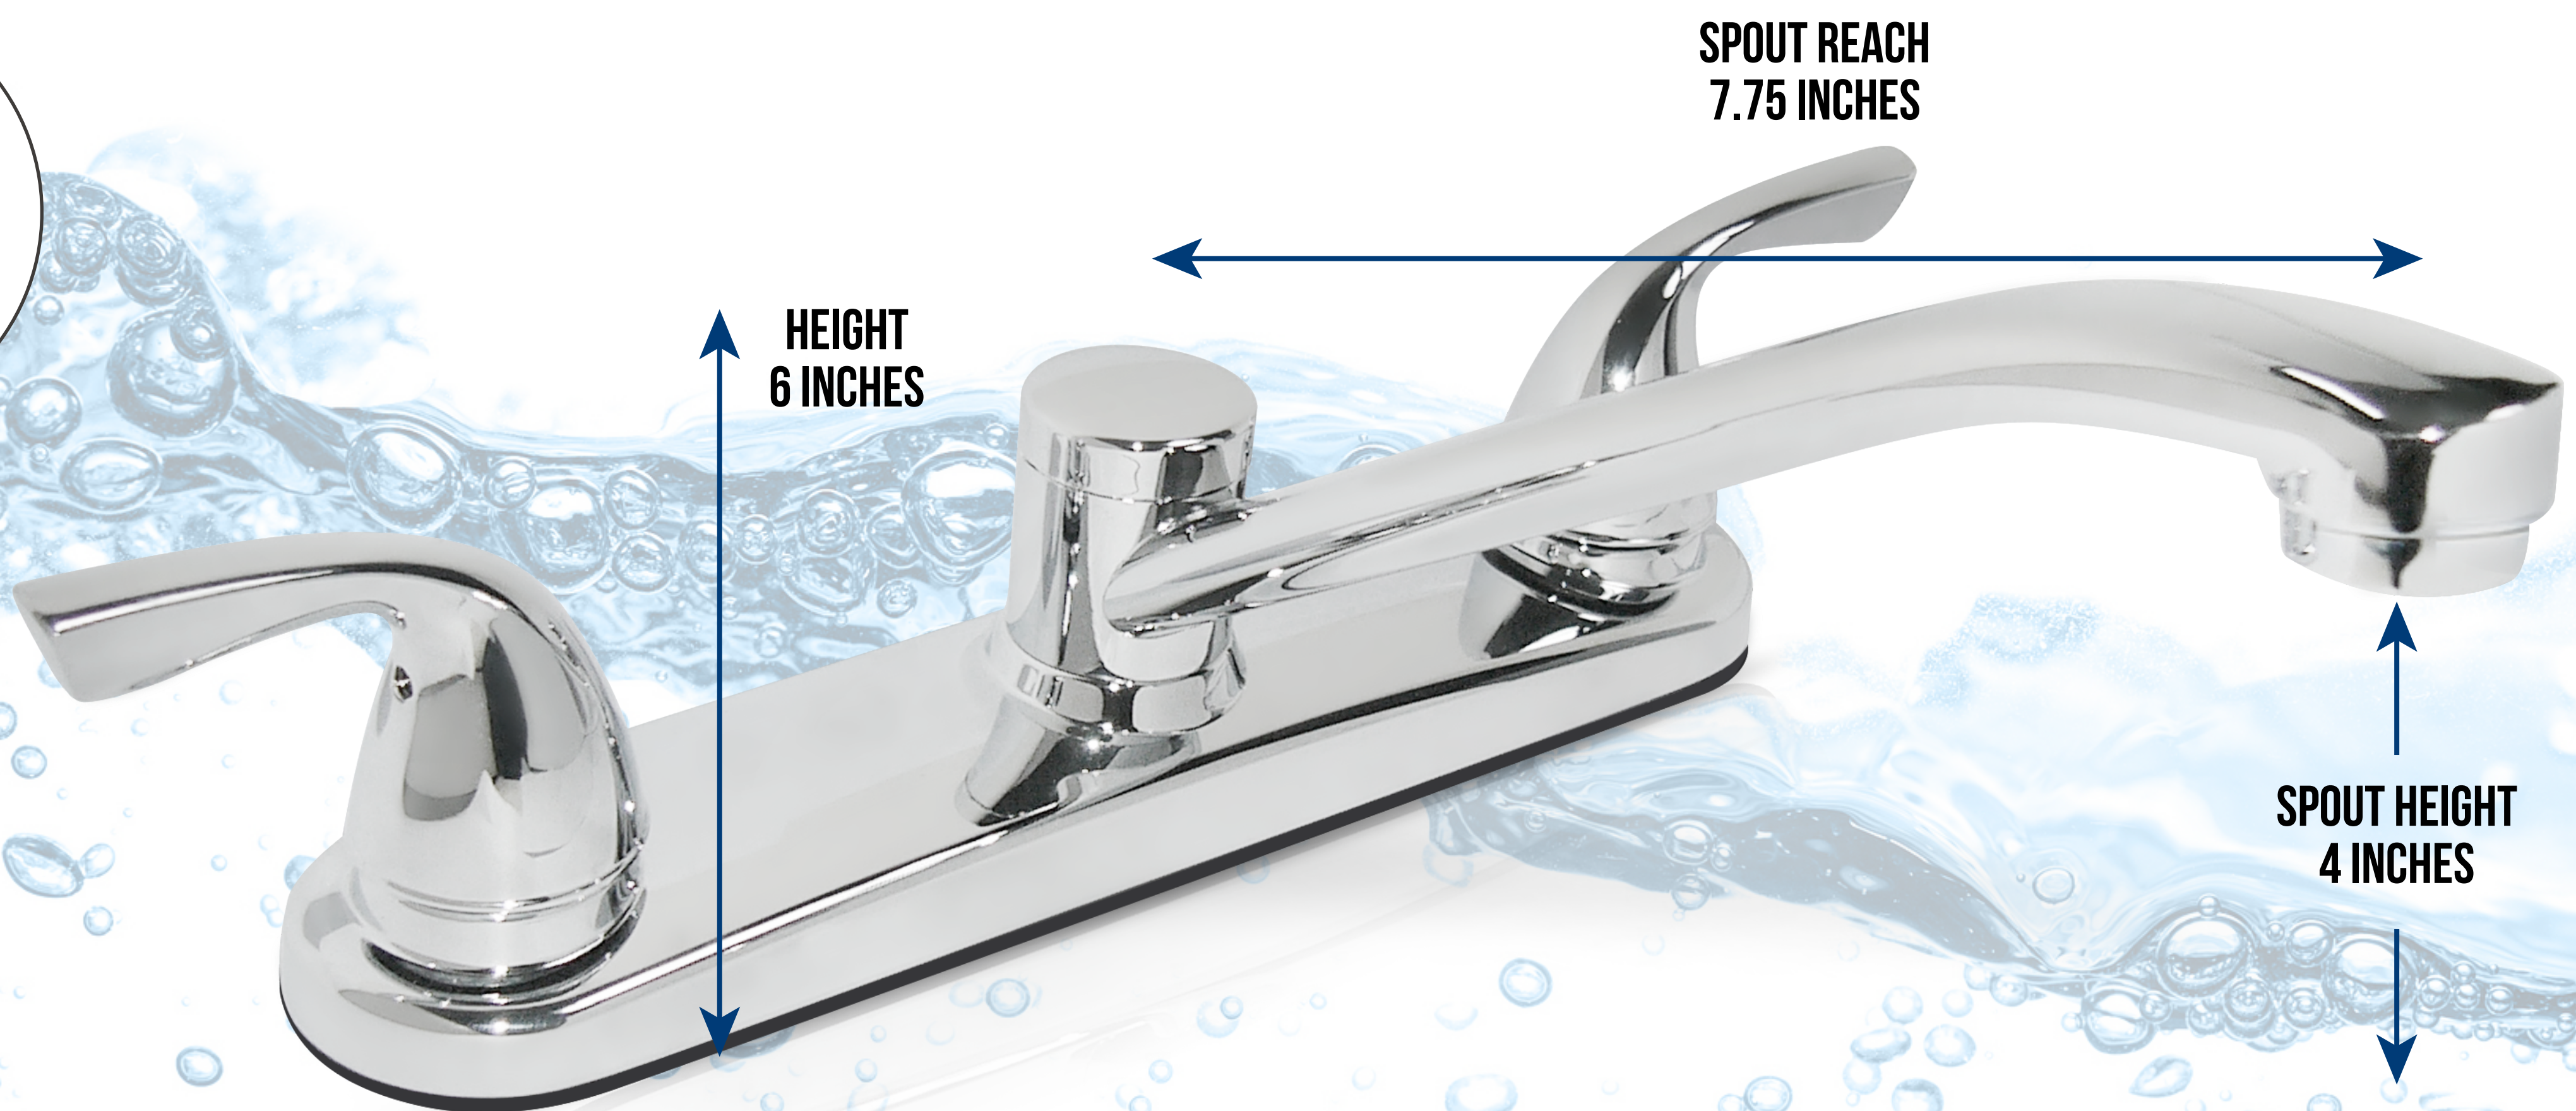

INSTALLATION
TYPE

1/2 INCH
CONNECTION

WASHER-LESS
CARTRIDGE

2 GALLONS
PER MINUTE