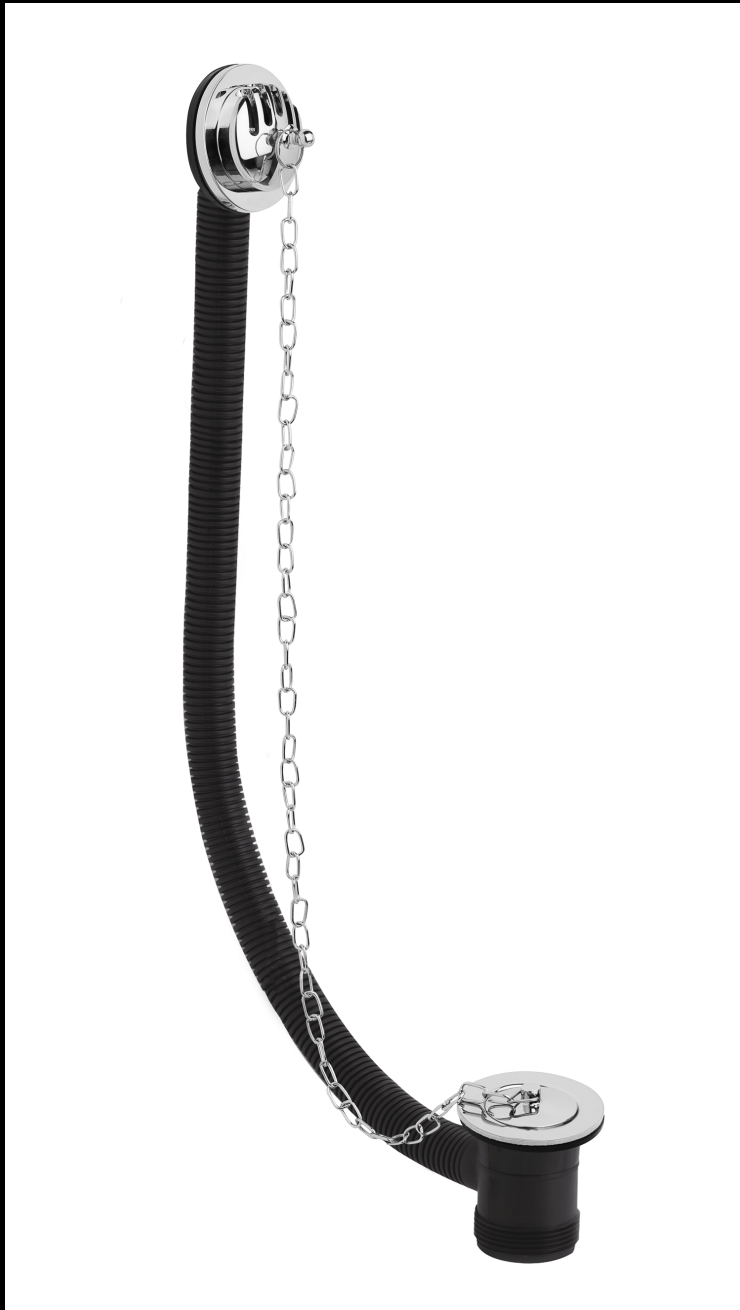

# CUSTOMER DATA SHEET - WASTES & EXTRAS

**DESCRIPTION:** Classic Concealed Bath Waste & Overflow

## PRODUCT DIMENSIONS

Height (mm)	Width (mm)	Length (mm)	Depth (mm)	Nett Wgt Kg
70	70		63	0.25