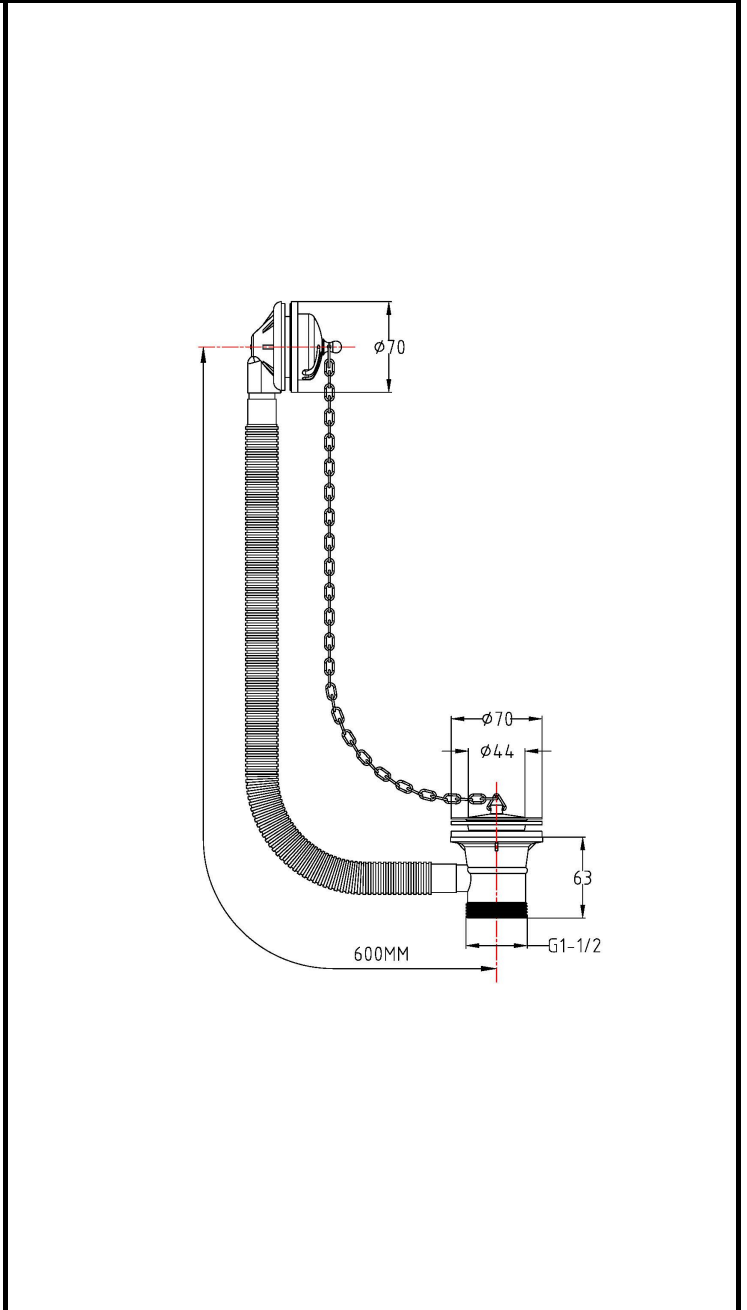

## PRODUCT DIMENSIONS

Height (mm)	Width (mm)	Length (mm)	Depth (mm)	Nett Wgt Kg
70	70		63	0.25

## PACKAGING DATA

Box Colour	White Cardboard Box		
Box Qty	1	Label Colour	White Label
Label Size	100 x 50	Label Qty	2

## OUTER BOX DIMENSIONS (If Applicable)

Height (mm)	Width (mm)	Length (mm)	Depth (mm)	Gross Wgt Kg
440	400			

## PRODUCT DETAILS

Country of Origin	China
Fitting Instruction	Yes
Product Material	Brass
Heating Element Wattage	Not Applicable

CE Certification	
Colour/Finish	Chrome
Product Diameter	70mm
Connection Size	G1-1/2