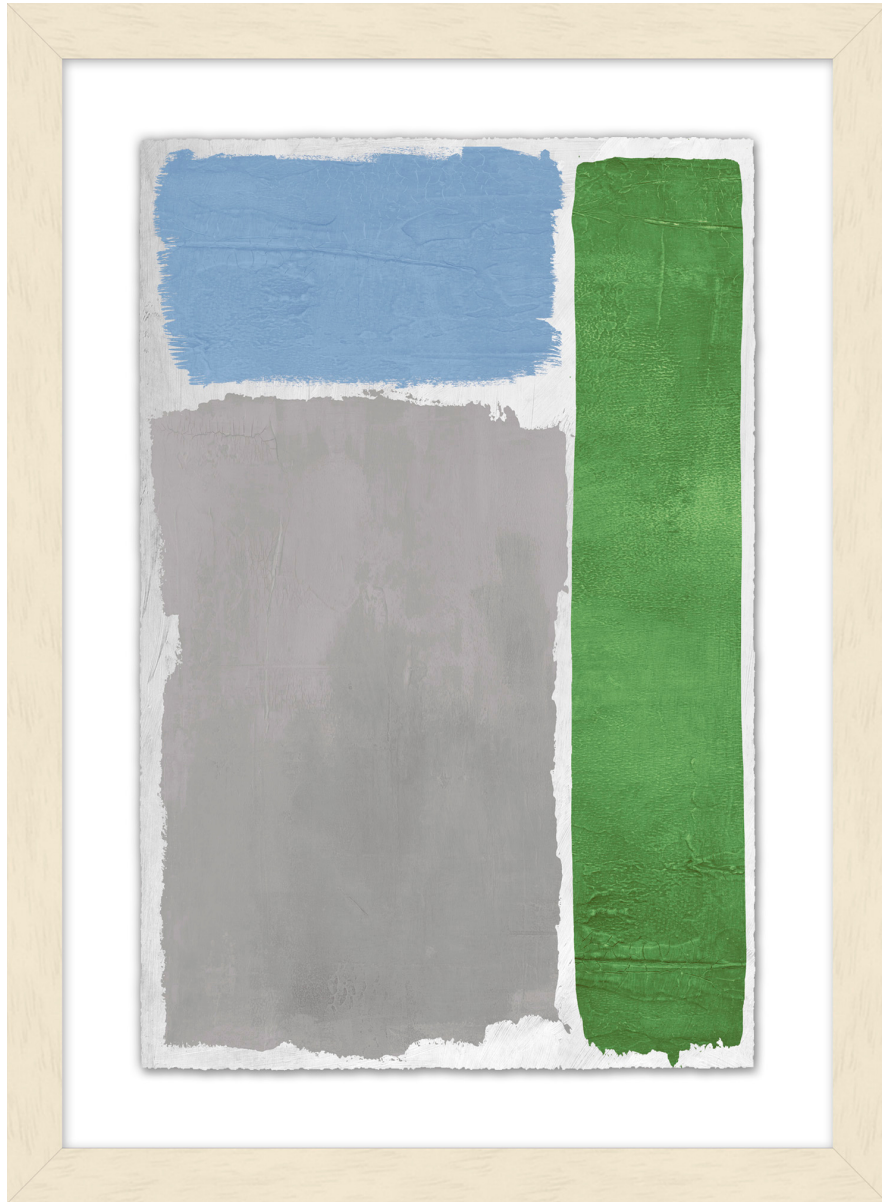

WENDOVER ART GROUP

ITEM NUMBER : **WLA2121**

TITLE : **Touch of Gray 2**

OUTWARD DIMENSION (W X H) : **20" x 27"**

FRAME (WIDTH X DEPTH) : **MC2406 | 1.25" x 1.25"**

FRAME FINISH : **Standard Frame**

Pickled White

DESCRIPTION :

**Giclee on Watercolor Paper, Heavy Hand Deckled, Floated
on Mat, Framed in Shadowbox**