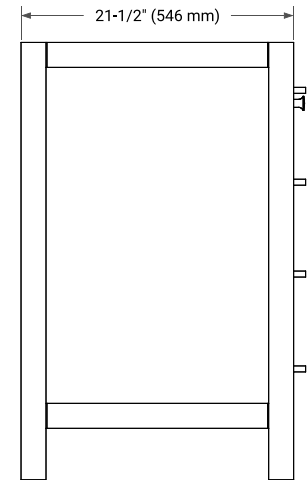

## BASE CABINET DIMENSIONS

54" W x 21.5" D x 34.5" H

## FRONT VIEW

## SIDE VIEW

## OVERALL DIMENSIONS

55" W x 22" D x 1.5" H