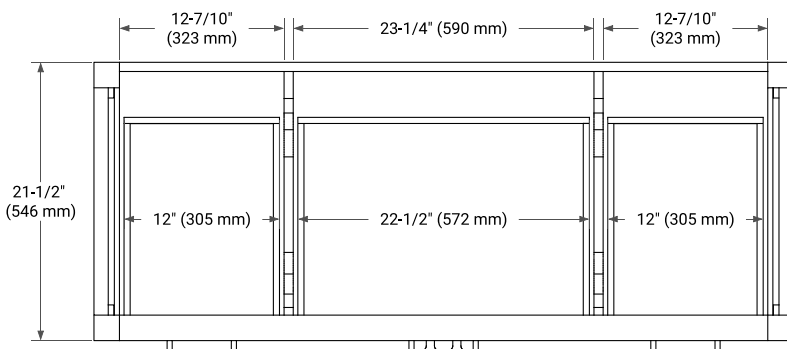

54" SINGLE SINK BASE CABINET

BASE CABINET DIMENSIONS

54" W x 21.5" D x 34.5" H

FEATURES

- Solid wood frame & plywood panels
- Dovetail drawers and joints
- Soft closing doors & drawers

HARDWARE FINISHES*

Brushed Nickel   Satin Brass   Matte Black   Polished Chrome

Hardware comes preinstalled with the illustrated option. Other finishes are available on our online store if you prefer a different one.

AVAILABLE COLORS

White   Grey   Midnight Blue   Espresso   Oak

FRONT VIEW

SIDE VIEW

PLAN VIEW