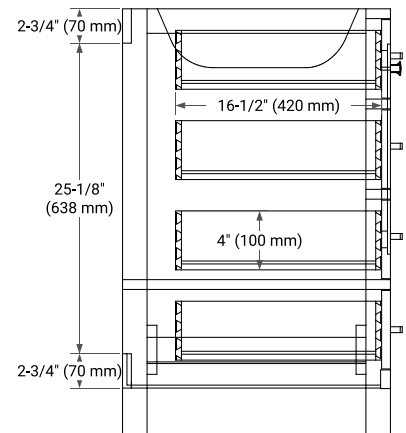

## BASE CABINET DIMENSIONS

54" W x 21.5" D x 34.5" H

## SIDE VIEW

## PLAN VIEW

## OVERALL DIMENSIONS

55" W x 22" D x 1.5" H