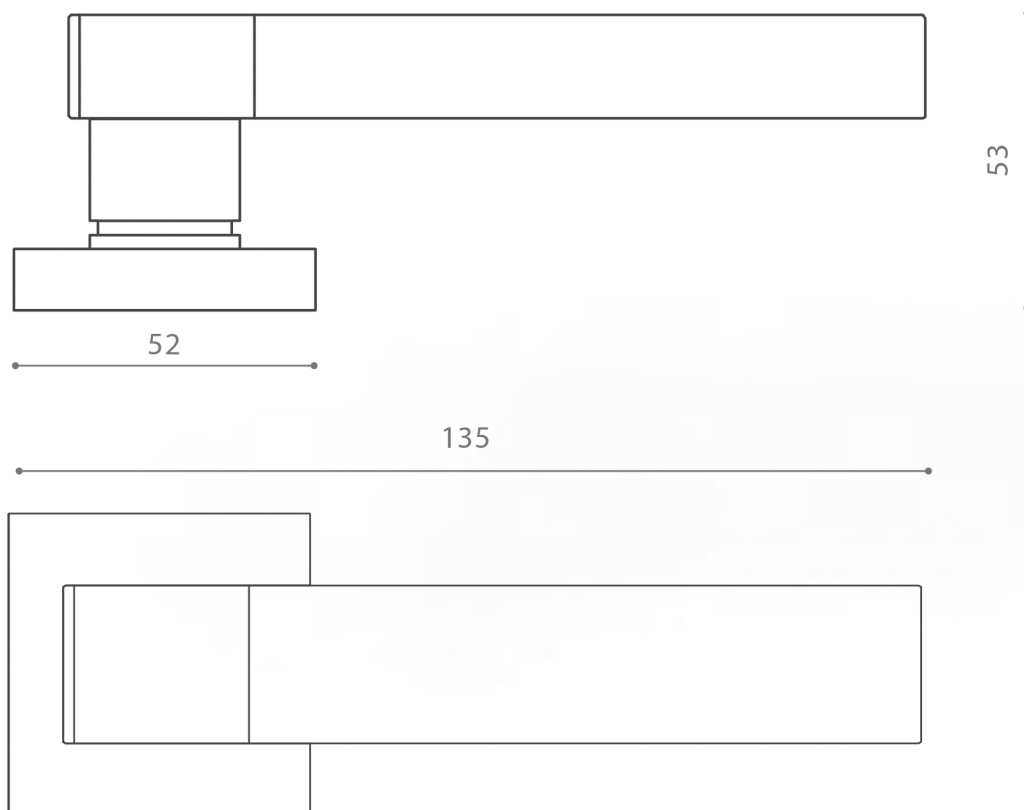

Model: HAN-KIC-CHR
Category: Door Handle
Material: Crystal
Dimensions: 2"(L) x 2"(W) x 5.3"(H)

Description: Luxury crystal door handle in transparent handle / chrome hardware finish.

*Numbers are in millimeters