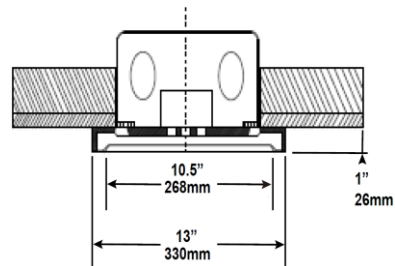

LED PLATTER SERIES

New Construction and Remodel • Wet Location • Dimmable •

Specifications:

Description:

The LED luminaire delivers a solution for fast flushmount application for both residential and commercial applications. In addition, it is wet location rated and is a cost effective solution. It provides a 120V alternating current source and eliminates the need for a traditional LED driver. This modular approach results in an encapsulated luminaire that unites performance, cost and safety benefits to make ceiling even flat.

Features:

Polycarbonate lens controls direct glare from the LEDs.
Simple and installs directly to a standard 3 or 4 Inch J-Box
Durable metal construction with a polycarbonate lens
Using a mounting plate

Performance:

Input Power	40W
Input Voltage	120V
Input Frequency	60Hz
Power Factor	≥0.90
Lumen	2400
CCT	3000K
CRI	90+
LPW	60
Dimmer	Leviton# 6672, 6633
Dimension	13"x13"x1"
Life	50,000 hrs
Warranty	5 years
Certification	cETLus Classified. Wet Locations FCC, Energy Star qualified

Images:

Catalog Number:

Finish	Color Temp.	Watt	Voltage
White	3000K	40W	120V
Bronze	3000k	40W	120V
Brush Nickel	3000k	40W	120V
Black	3000k	40W	120V
White	4000K	40W	120V
Bronze	4000K	40W	120V
Brush Nickel	4000K	40W	120V
Black	4000K	40W	120V