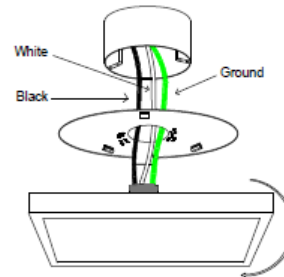

LED PLATTER SERIES

New Construction and Remodel • Wet Location • Dimmable •

Specifications:

Description:

The LED luminaire delivers a solution for fast flushmount application for both residential and commercial applications. In addition, it is wet location rated and is a cost effective solution. It provides a 120V alternating current source and eliminates the need for a traditional LED driver. This modular approach results in an encapsulated luminaire that unites performance, cost and safety benefits to make ceiling even flat.

Features:

Polycarbonate lens controls direct glare from the LEDs.
Simple and installs directly to a standard 3 or 4 Inch J-Box
Durable metal construction with a polycarbonate lens
Using a mounting plate

Performance:

Input Power	40W
Input Voltage	120V
Input Frequency	60Hz
Power Factor	≥0.90
Lumen	2400
CCT	3000K
CRI	90+
LPW	60
Dimmer	Leviton# 6672, 6633
Dimension	13"x13"x1"
Life	50,000 hrs
Warranty	5 years
Certification	cETLus Classified. Wet Locations FCC, Energy Star qualified

Images:

Catalog Number:

Finish	Color Temp.	Watt	Voltage
White	3000K	40W	120V
Bronze	3000k	40W	120V
Brush Nickel	3000k	40W	120V
Black	3000k	40W	120V
White	4000K	40W	120V
Bronze	4000K	40W	120V
Brush Nickel	4000K	40W	120V
Black	4000K	40W	120V