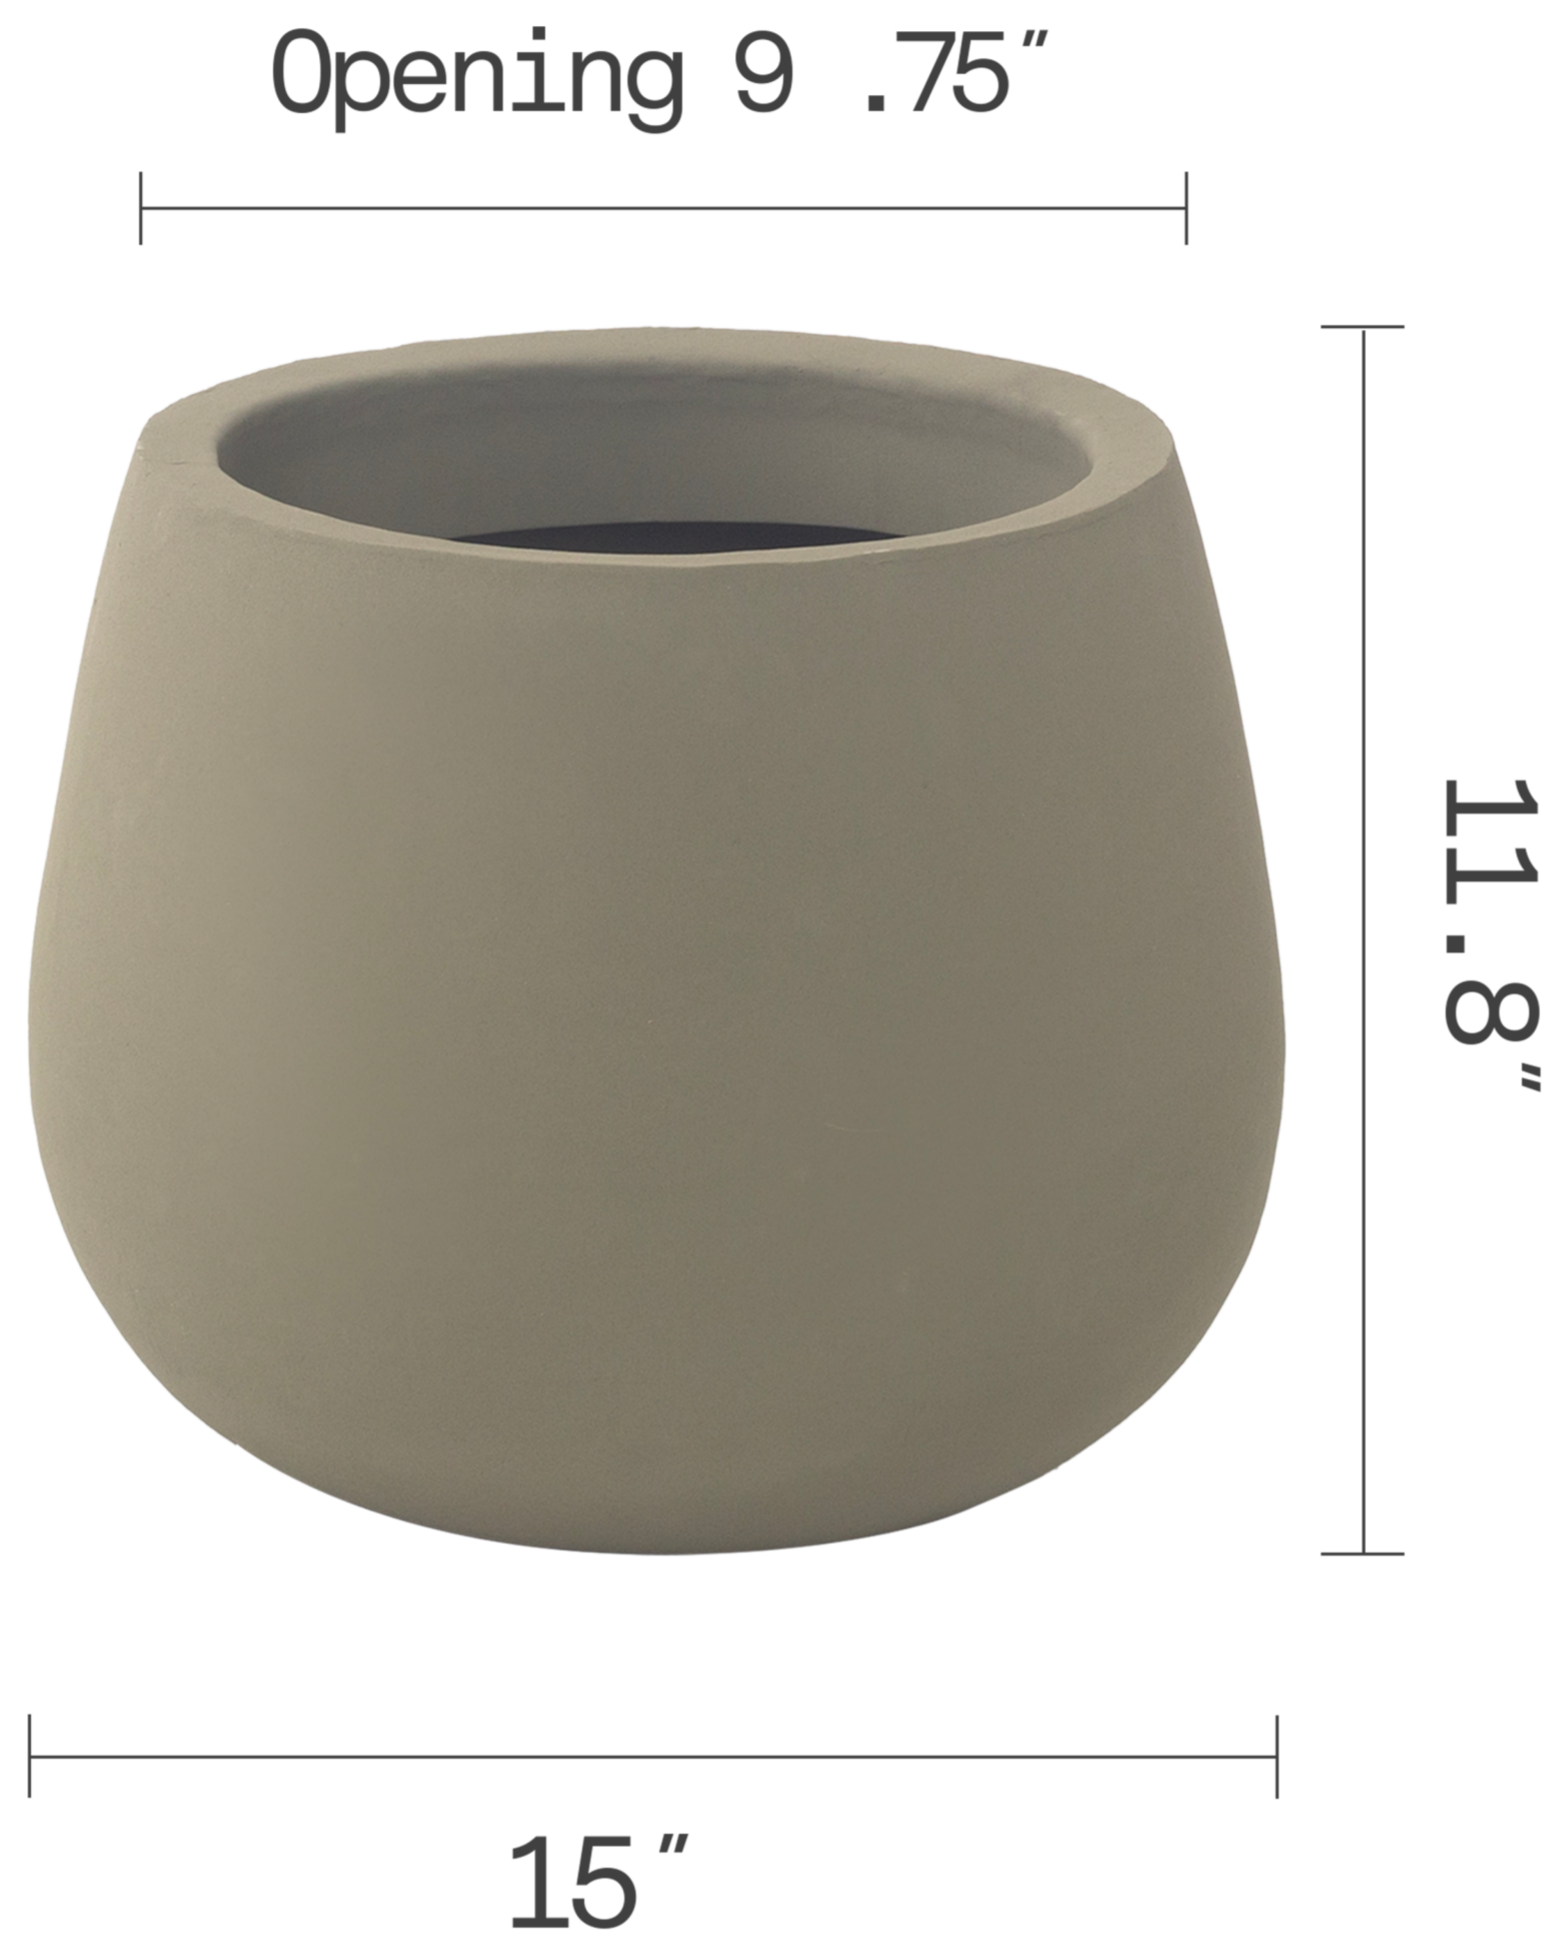

Weight 1.76lbs

Weight 4.76lbs

Weight 7.96lbs

THIS IS A METAL PLANTER