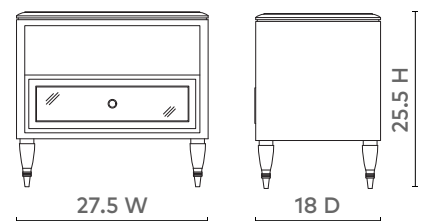

SOFIA 1-DRAWER SIDE TABLE, BLEACHED CERUSED OAK

SOF-I10-99

- 27.5w x 18d x 25.5h
- Straight Grain Bleached Cerused Veneer
- Clear Mirror Top & Panels
- Antique Brass Details & Pull
- Oak Veneer Drawer Interior with Soft Closing Glides
- 1 Fixed Shelf