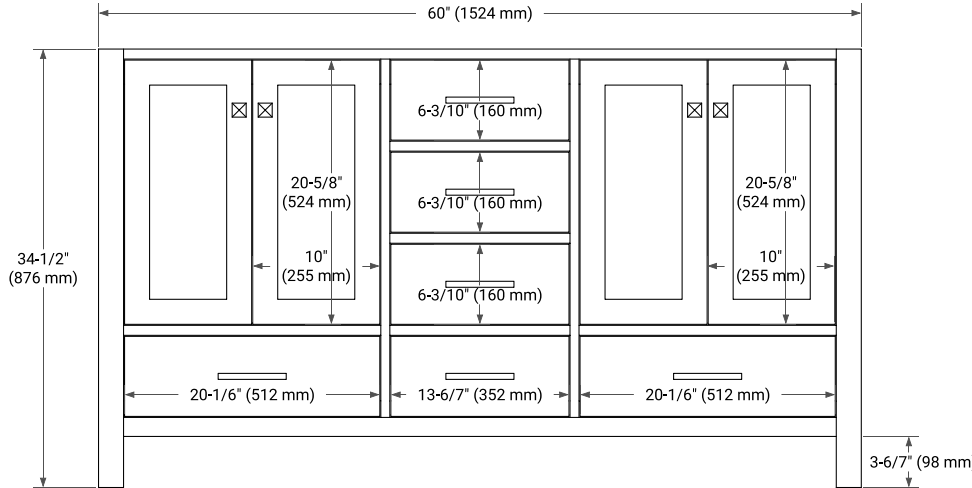

PLAN VIEW

AVAILABLE COLORS

White   Grey   Midnight Blue   Espresso

FRONT VIEW

SIDE VIEW