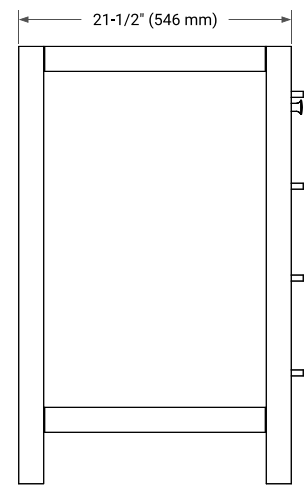

BASE CABINET DIMENSIONS

60" W x 21.5" D x 34.5" H

FEATURES

- Solid wood frame & plywood panels
- Dovetail drawers and joints
- Soft closing doors & drawers

HARDWARE FINISHES

Brushed Nickel   Satin Brass   Matte Black   Polished Chrome

AVAILABLE COLORS

White   Grey   Midnight Blue   Espresso

SIDE VIEW