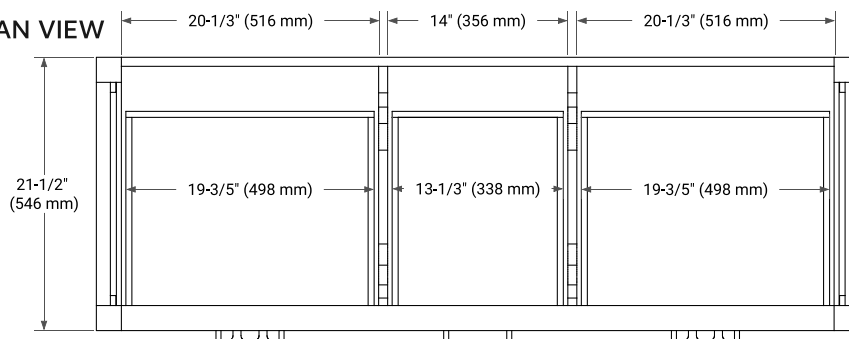

**BASE CABINET DIMENSIONS**

60" W x 21.5" D x 34.5" H

**FEATURES**

- Solid wood frame & plywood panels
- Dovetail drawers and joints
- Soft closing doors & drawers

**HARDWARE FINISHES**

Brushed Nickel    Satin Brass    Matte Black    Polished Chrome

# 61" DOUBLE OVAL SINK COUNTERTOP WITH 1.5 IN. THICKNESS

## OVERALL DIMENSIONS

61" W x 22" D x 1.5" H