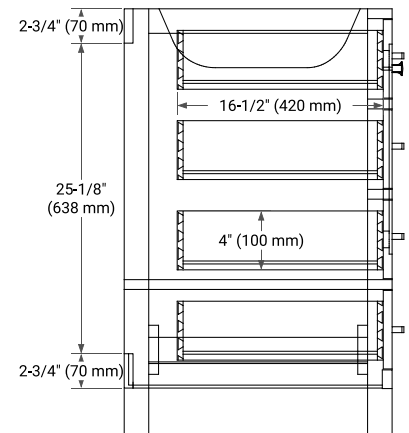

**BASE CABINET DIMENSIONS**

60" W x 21.5" D x 34.5" H

**FEATURES**

- Solid wood frame & plywood panels
- Dovetail drawers and joints
- Soft closing doors & drawers

**HARDWARE FINISHES**

Brushed Nickel    Satin Brass    Matte Black    Polished Chrome

# 61" DOUBLE OVAL SINK COUNTERTOP WITH 1.5 IN. THICKNESS

## OVERALL DIMENSIONS

61" W x 22" D x 1.5" H

## THREE DIMENSIONAL COUNTERTOP VIEW