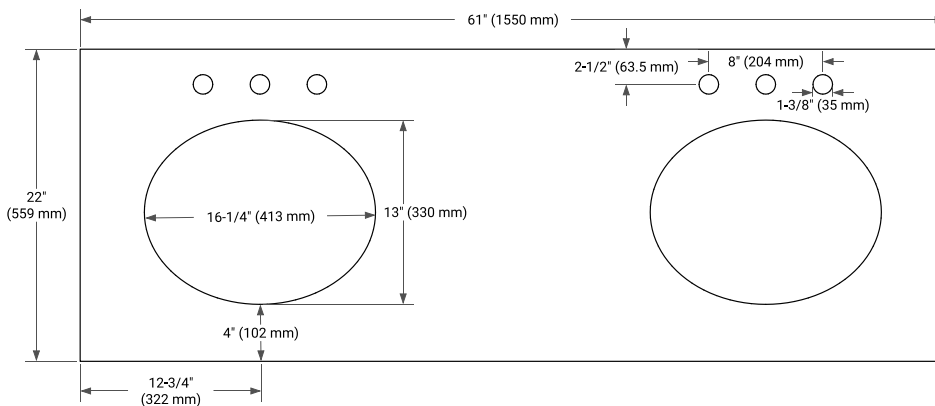

61" DOUBLE OVAL SINK COUNTERTOP WITH 1.5 IN. THICKNESS

ARIEL

OVERALL DIMENSIONS

61" W x 22" D x 1.5" H

COUNTERTOP OPTIONS

FEATURES

- Solid countertop with mitered edges & seams
- Undermount white oval sink
- Pre-drilled for 8" widespread faucet

INCLUDED

- Countertop
- Matching Backsplash
- Oval Sinks

COUNTERTOP PLAN VIEW