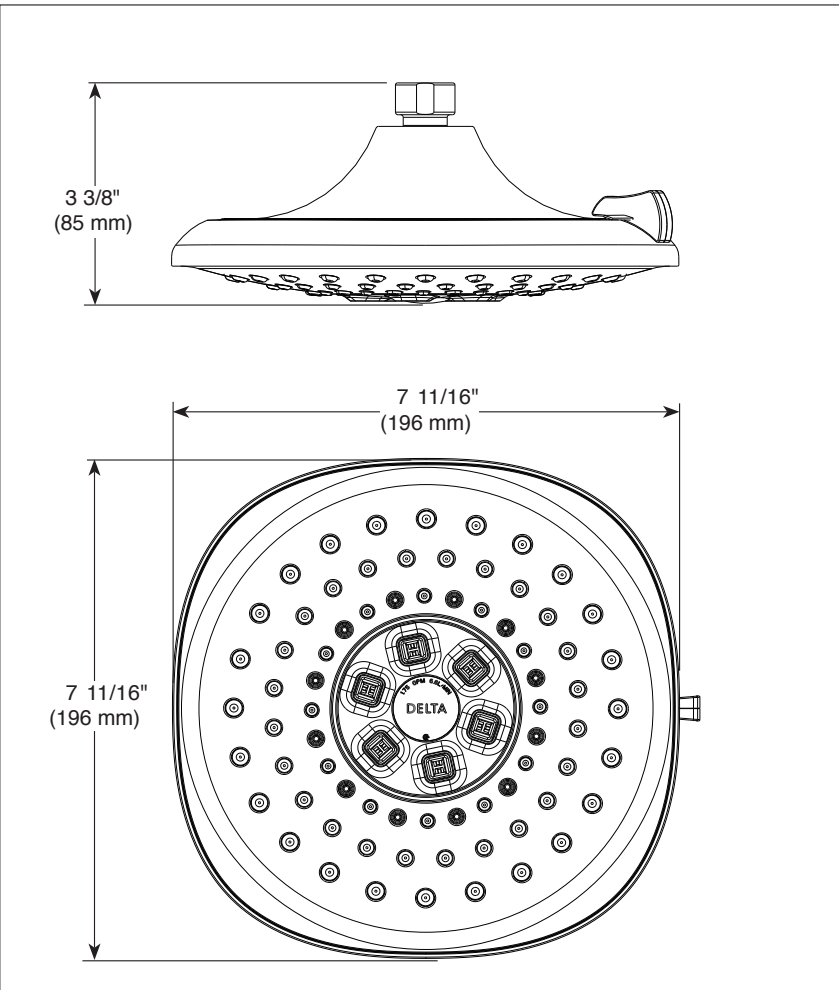

▲ Designate proper finish suffix

Delta Faucet Company reserves the right (1) to make changes in specifications and materials, and (2) to change or discontinue models, both without notice or obligation. Dimensions are for reference only. See current full-line price book or www.deltafaucet.com for finish options and product availability.

DSP-B-52686 Rev. F

see what Delta can do™

H₂OKINETIC® RAINCAN SHOWER HEAD

■ 3-Spray Setting Shower Head

FEATURES:

- Touch-Clean® Spray Holes
- H₂Okinetic® Shower technology

STANDARD SPECIFICATIONS:

- Max flow rate 1.75 gpm @ 80 psi, 6.6 L/min @ 550 kPa
- Shower head with three settings – pause is a non positive shut-off
- Metal ball connector for durability
- Easy-turn spray dial
- Standard 1/2"-14 NPT pipe fitting
- 3 Spray settings include: H₂Okinetic® spray, Full Body spray & Pause

WARRANTY:

- Parts and Finish – Lifetime limited warranty; or for commercial purchasers, 10 years for multi-family residential (apartments and condominiums) and 5 years for all other commercial uses, in each case from the date the product is received by the original purchaser or their authorized representative (installation contractor, etc.).
- Please go to www.deltafaucet.com for the complete details of our limited warranty.

COMPLIES WITH:

- ASME A112.18.1 / CSA B125.1
- EPA WaterSense®

Delta Faucet Company

55 E. 111th Street, Carmel, IN 46280
350 South Edgeware Road, St. Thomas, ON N5P 4L1
© 2025 Delta Faucet Company