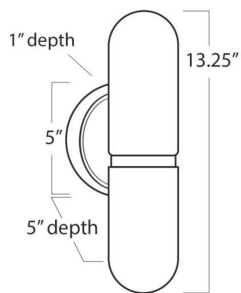

REGINA ANDREW

DETROIT

SPECIFICATION SHEET

Salon Sconce Small
15-1187ORB

HEIGHT	13.25
WIDTH	5
DEPTH	5
SHADE DIMS	N/A
SHADE COLOR	N/A
BULB QTY	2
BULB TYPE	G9 LED
SOCKET	G 9
WATTAGE	3.5 Watt Max
WIRING TYPE	Hard Wire
BACKPLATE	5 x 5 x 1
JUNCTION BOX	7.75 in from top, 5.25 in from bottom, 2.5 in from side
MATERIAL	Alabaster
FINISH	Oil Rubbed Bronze
NOTES	N/A
FREIGHT ONLY	No