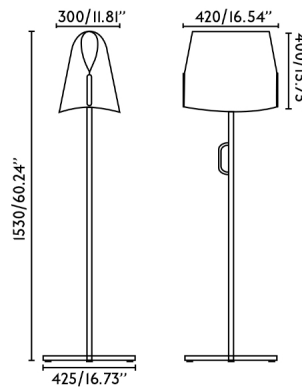

General characteristics

| | |
|---------------------|---------|
| Fixation | Floor |
| voltage | 120V |
| Hertz | 60Hz |
| Cable length | 0.02 ft |
| Switch type | On/Off |
| Max. Power | 15W |

Material