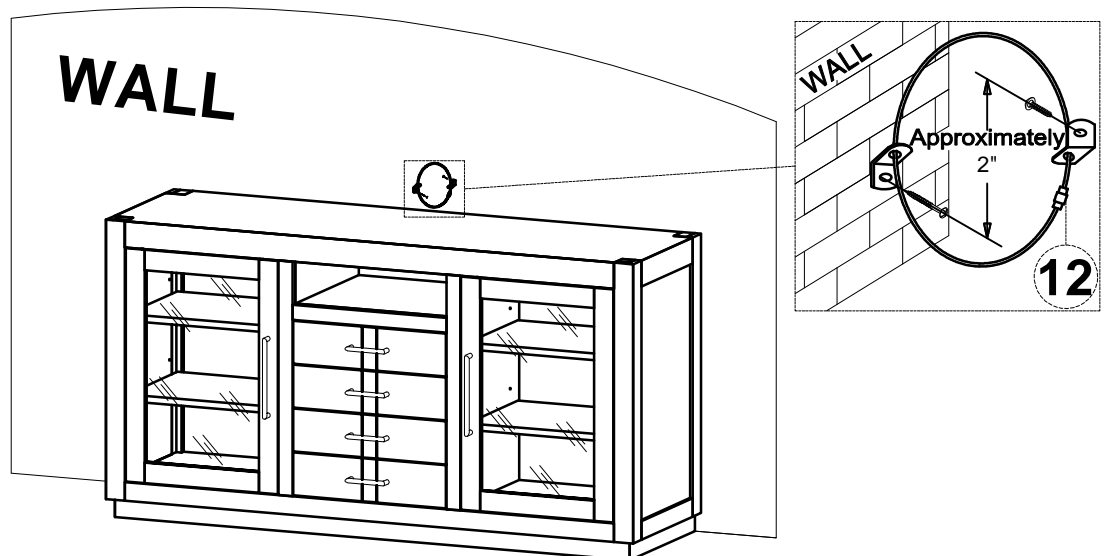

ASSEMBLY INSTRUCTIONS & PARTS IDENTIFICATION

70" CONSOLE LIGHT OAK

Thank you for purchasing this quality product. Be sure to check all packing material carefully for small parts that may have come loose inside the carton during shipment.

KEY COMPONENTS				KEY COMPONENTS			
No.		Q'ty	Description	No.		Q'ty	Description
1		1 Pc	Left Side facing door	7		4 Pcs	Door hinge
2		1 Pc	Right Side facing door	8		2 Pcs	Door catch
3		4 Pcs	Drawers	9		8 Pcs	Extension drawer glide
4		4 Pcs	Shelf	10		16 Pcs	Shelf pin
5		4 Pcs	Drawer pull w/ screw	11		6 Pcs	Levelers
6		2 Pcs	Door pull w/ screw	12		1 Kit	Anti-tip kit