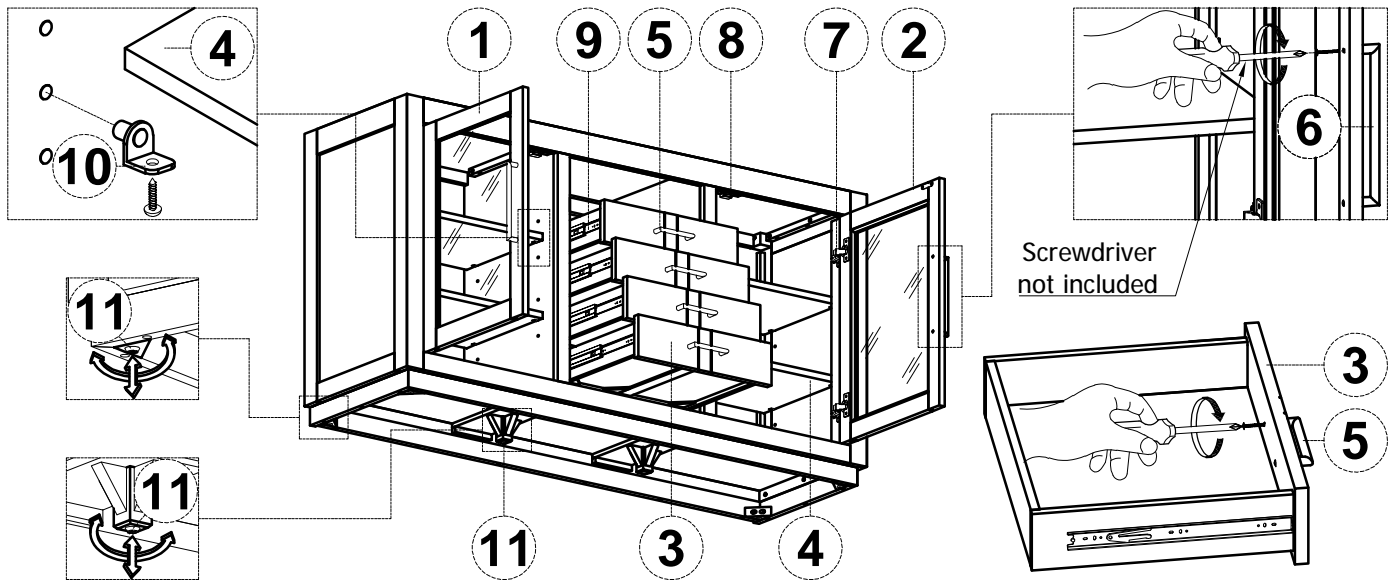

ASSEMBLY INSTRUCTIONS & PARTS IDENTIFICATION

70" CONSOLE LIGHT OAK

Thank you for purchasing this quality product. Be sure to check all packing material carefully for small parts that may have come loose inside the carton during shipment.

KEY COMPONENTS				KEY COMPONENTS			
No.		Q'ty	Description	No.		Q'ty	Description
1		1 Pc	Left Side facing door	7		4 Pcs	Door hinge
2		1 Pc	Right Side facing door	8		2 Pcs	Door catch
3		4 Pcs	Drawers	9		8 Pcs	Extension drawer glide
4		4 Pcs	Shelf	10		16 Pcs	Shelf pin
5		4 Pcs	Drawer pull w/ screw	11		6 Pcs	Levelers
6		2 Pcs	Door pull w/ screw	12		1 Kit	Anti-tip kit

PLEASE NOTE:

To help prevent the possibility of tip-over, install the ANTI-TIP OVER restraint provided.