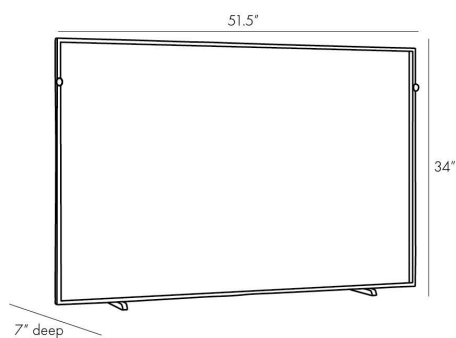

ARTERIOS

GITA LARGE FIRE SCREEN

4870
Antique Brass

Distinguished by its simplicity and elegant lines, this classic fire screen is punctuated by detailed knobs resembling scarabs—a historical nod to the Egyptian beetle, which is adored for its charm and is considered a talisman of hope and good luck. The iron frame is finished in antique brass, delivering a subtle sophistication. This piece is a larger version of our Gita fire screen. Screens may tarnish when exposed to high heat.

APPEARANCE

Materials	Iron, Iron
Finishes	Antique Brass, Antique Brass
Finish Will Vary	No
Top Coat/Sealant	Yes

DIMENSIONS

Overall	W: 51.5 in x D: 7 in x H: 34 in
Foot Print	W: 26 in x D: 7 in

SHIPPING

Shipping Requirements	Truck Ship
Product Weight	31.75 lbs
Gross Weight 1	43.21 lbs
Shipping Box 1	W: 7.0 in x D: 56.0 in x H: 38.0 in