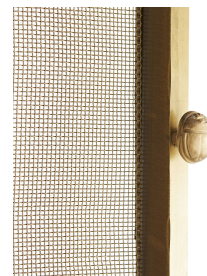

ARTERIOS

GITA LARGE FIRE SCREEN

4870
Antique Brass

Distinguished by its simplicity and elegant lines, this classic fire screen is punctuated by detailed knobs resembling scarabs—a historical nod to the Egyptian beetle, which is adored for its charm and is considered a talisman of hope and good luck. The iron frame is finished in antique brass, delivering a subtle sophistication. This piece is a larger version of our Gita fire screen. Screens may tarnish when exposed to high heat.

APPEARANCE

Materials	Iron, Iron
Finishes	Antique Brass, Antique Brass
Finish Will Vary	No
Top Coat/Sealant	Yes

DIMENSIONS

Overall	W: 51.5 in x D: 7 in x H: 34 in
Foot Print	W: 26 in x D: 7 in

SHIPPING

Shipping Requirements	Truck Ship
Product Weight	31.75 lbs
Gross Weight 1	43.21 lbs
Shipping Box 1	W: 7.0 in x D: 56.0 in x H: 38.0 in