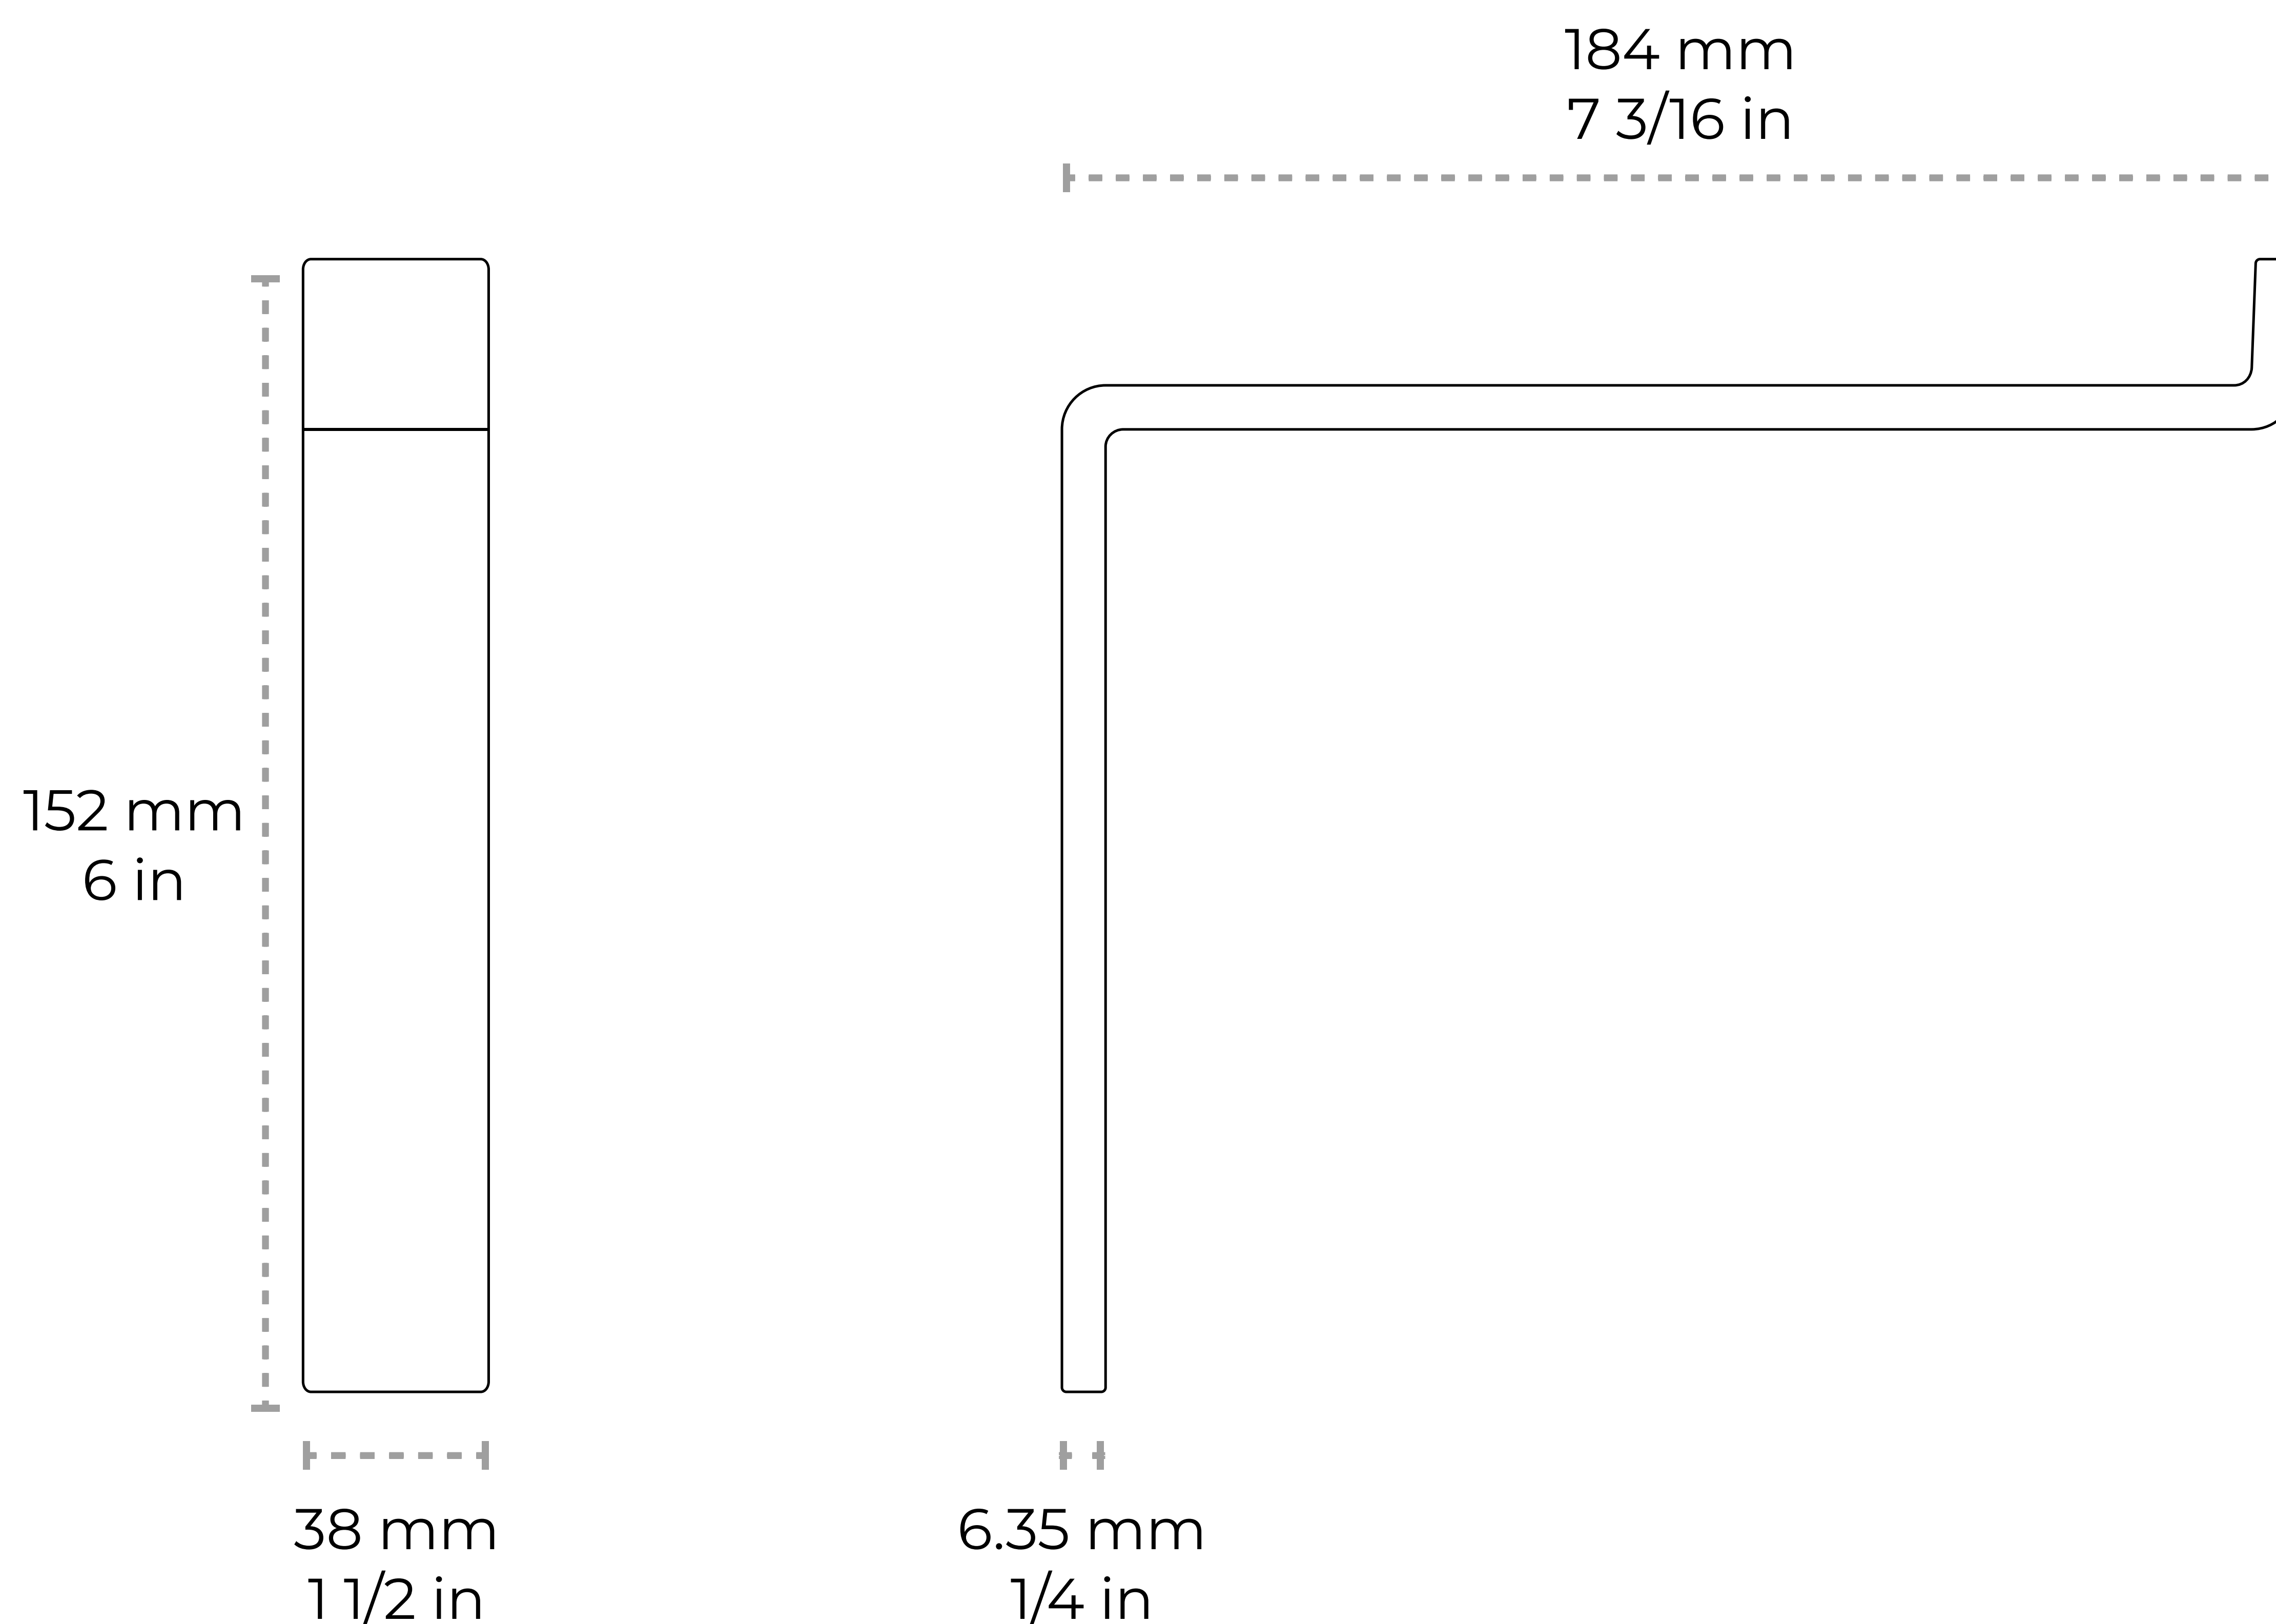

BK-IR810Z-184

[Z Bracket IR810Z] Iron Modern Floating Shelf Bracket

Material	Iron
Weight	1.5 lbs
Measurements	Length: 152 mm 6 in Width: 38 mm 1 1/2 in Projection: 184 mm 7 3/16 in Thickness: 6.35 mm 1/4 in