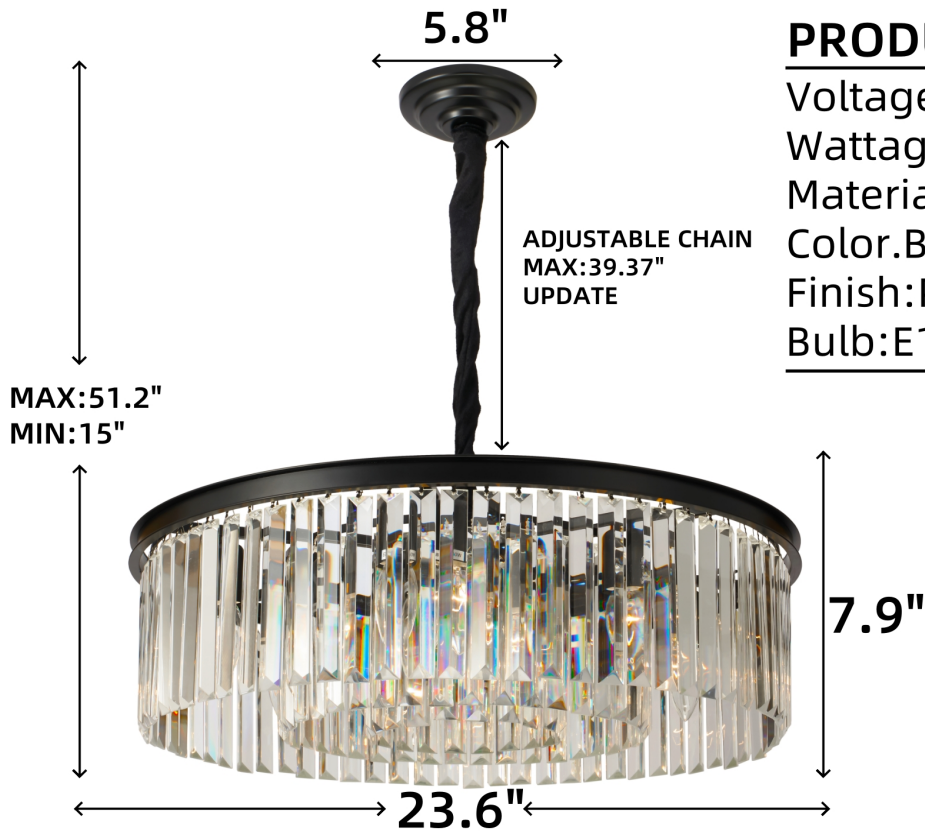

# PRODUCT DIMENSIONS

## PRODUCT SPECIFICATIONS

Voltage:110V

Wattage:60W Max

Material: Metal & Crystal

Color: Black

Finish: Painted

Bulb: E12\*8 (bulb not included)

X9

**E12 BULB MAX 60W**

Compatible with variety of bulbs