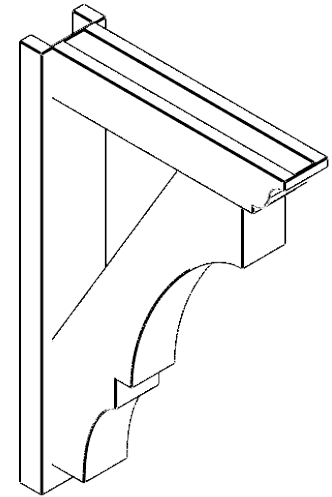

ITEM NUMBER: OUTUROC040X060X24000X36000X040X020X040BOA04RCPR

4"W TOP X 6"W BACK X 24"D X 36"H X 4"T TOP X 2"T BACK TIMBERTHANE ROUGH CEDAR BALBOA FAUX WOOD OPEN OUTLOOKER, TRADITIONAL TOP AND BLOCK BACK, 4"W CLOSED BRACE, PRIMED TAN

SIDE PROFILE

FRONT PROFILE

ISOMETRIC

EKENA MILLWORK
2300 WEST MAIN ST.
CLARKSVILLE, TX 75426
TOLL FREE: 866-607-0453
WWW.EKENAMILLWORK.COM

NOTES

1. INSTALLATION TO BE COMPLETED IN ACCORDANCE WITH MANUFACTURER'S SPECIFICATIONS.
2. DRAWING MAY NOT BE TO SCALE
3. THIS DRAWING IS INTENDED FOR DESIGN AND PLANNING PURPOSES ONLY.
4. ALL INFORMATION CONTAINED HEREIN WAS CURRENT AT THE TIME OF DEVELOPMENT BUT MUST BE REVIEWED AND APPROVED BY THE PRODUCT MANUFACTURER TO BE CONSIDERED ACCURATE.
5. TIMBERTHANE ARCHITECTURAL PRODUCTS ARE MADE FROM HIGH DENSITY URETHANE AND COME FACTORY PRIMED