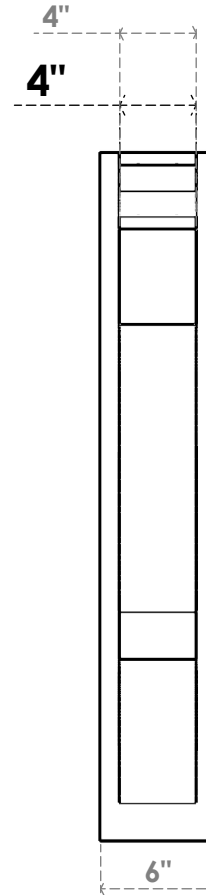

ITEM NUMBER: OUTUROC040X060X24000X36000X040X020X040BOA04RCPR

4"W TOP X 6"W BACK X 24"D X 36"H X 4"T TOP X 2"T BACK TIMBERTHANE ROUGH CEDAR BALBOA FAUX WOOD OPEN OUTLOOKER, TRADITIONAL TOP AND BLOCK BACK, 4"W CLOSED BRACE, PRIMED TAN

SIDE PROFILE

FRONT PROFILE

ISOMETRIC

EKENA MILLWORK
2300 WEST MAIN ST.
CLARKSVILLE, TX 75426
TOLL FREE: 866-607-0453
WWW.EKENAMILLWORK.COM

NOTES

1. INSTALLATION TO BE COMPLETED IN ACCORDANCE WITH MANUFACTURER'S SPECIFICATIONS.
2. DRAWING MAY NOT BE TO SCALE
3. THIS DRAWING IS INTENDED FOR DESIGN AND PLANNING PURPOSES ONLY.
4. ALL INFORMATION CONTAINED HEREIN WAS CURRENT AT THE TIME OF DEVELOPMENT BUT MUST BE REVIEWED AND APPROVED BY THE PRODUCT MANUFACTURER TO BE CONSIDERED ACCURATE.
5. TIMBERTHANE ARCHITECTURAL PRODUCTS ARE MADE FROM HIGH DENSITY URETHANE AND COME FACTORY PRIMED