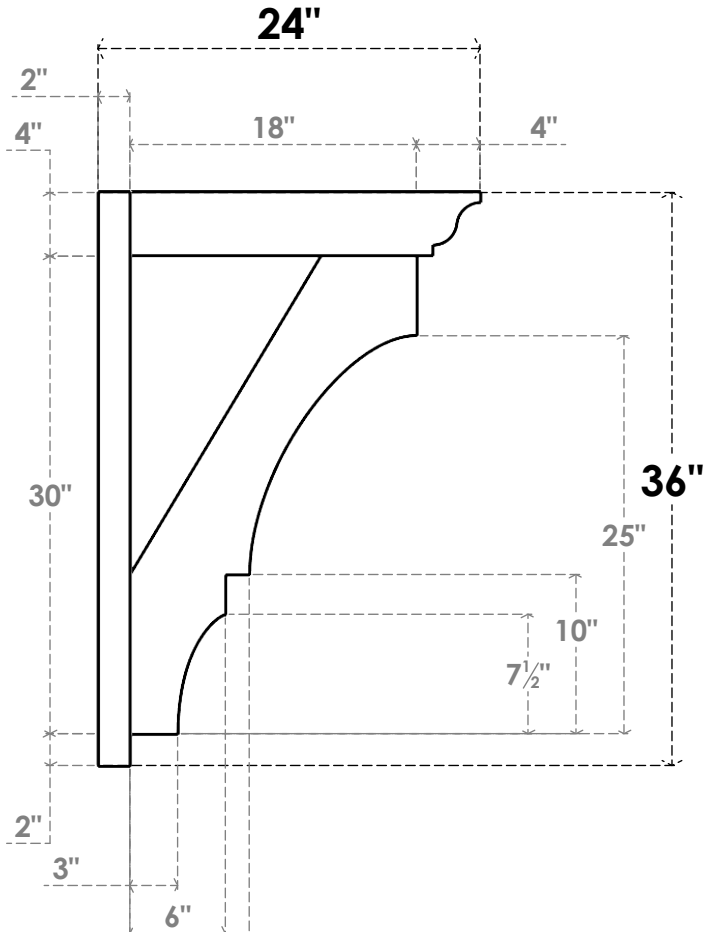

ITEM NUMBER: OUTUROC040X060X24000X36000X040X020X040BOA04RCPR

4"W TOP X 6"W BACK X 24"D X 36"H X 4"T TOP X 2"T BACK TIMBERTHANE ROUGH CEDAR BALBOA FAUX WOOD OPEN OUTLOOKER, TRADITIONAL TOP AND BLOCK BACK, 4"W CLOSED BRACE, PRIMED TAN

SIDE PROFILE

FRONT PROFILE

ISOMETRIC

EKENA MILLWORK
2300 WEST MAIN ST.
CLARKSVILLE, TX 75426
TOLL FREE: 866-607-0453
WWW.EKENAMILLWORK.COM

NOTES

1. INSTALLATION TO BE COMPLETED IN ACCORDANCE WITH MANUFACTURER'S SPECIFICATIONS.
2. DRAWING MAY NOT BE TO SCALE
3. THIS DRAWING IS INTENDED FOR DESIGN AND PLANNING PURPOSES ONLY.
4. ALL INFORMATION CONTAINED HEREIN WAS CURRENT AT THE TIME OF DEVELOPMENT BUT MUST BE REVIEWED AND APPROVED BY THE PRODUCT MANUFACTURER TO BE CONSIDERED ACCURATE.
5. TIMBERTHANE ARCHITECTURAL PRODUCTS ARE MADE FROM HIGH DENSITY URETHANE AND COME FACTORY PRIMED