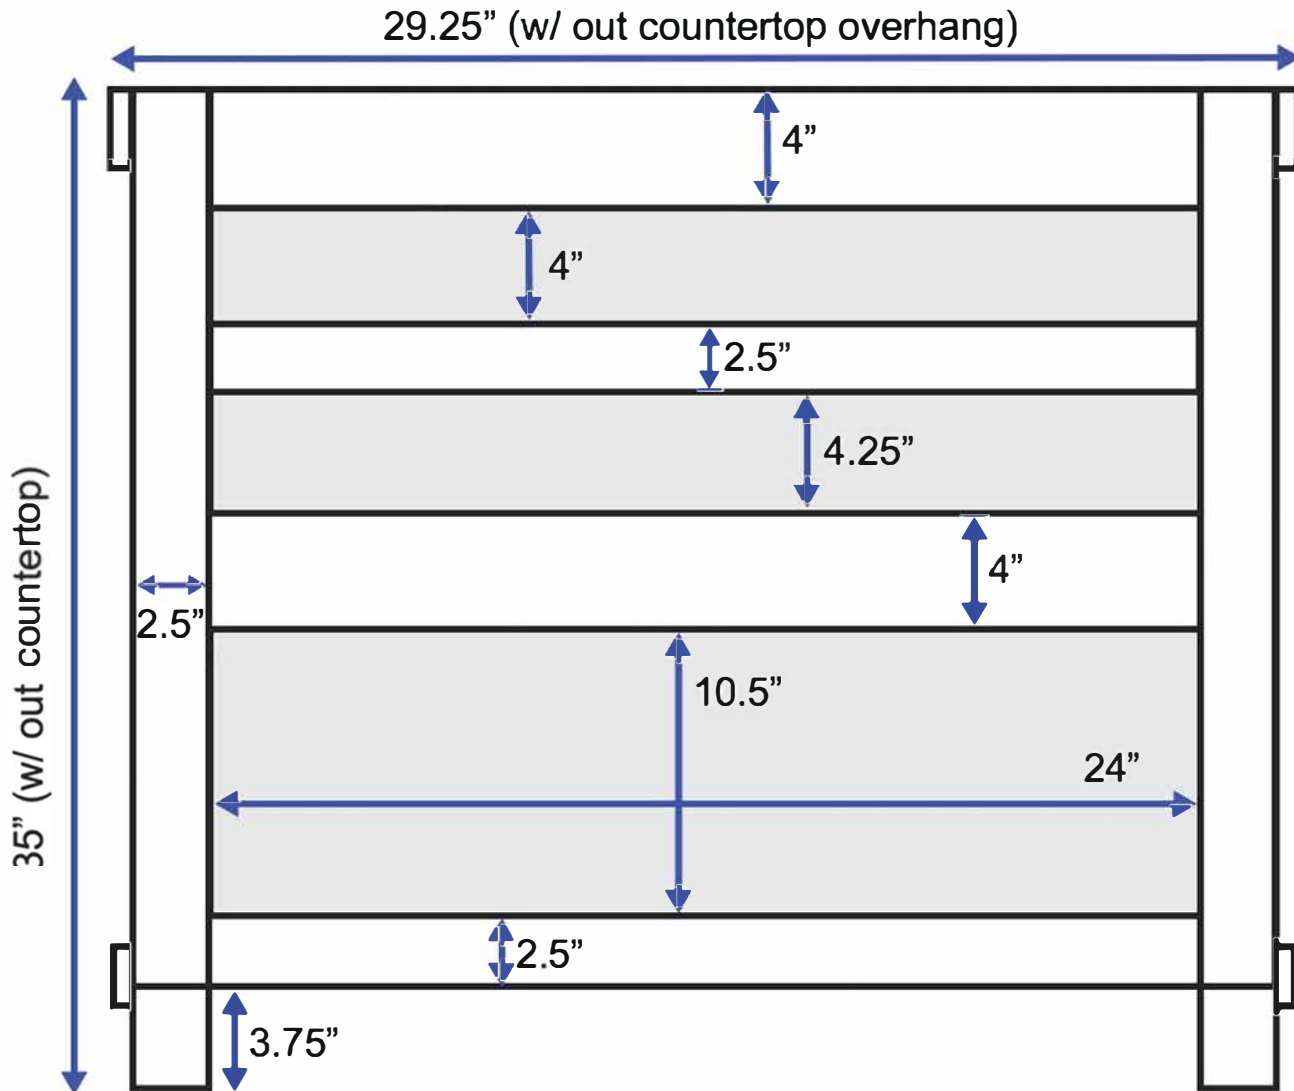

30-inch Vanity (Back View)

All measurements are approximate and rounded to the nearest quarter inch.
Please allow for a slight margin of error.