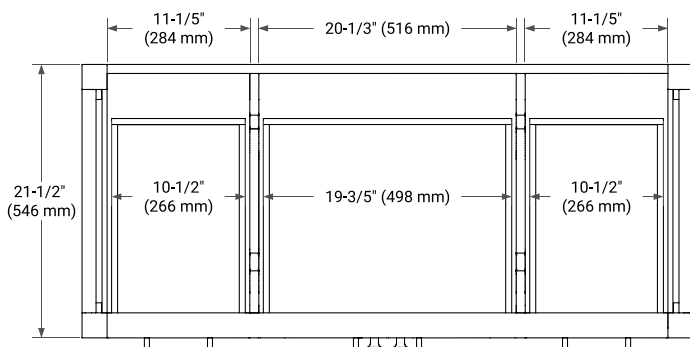

48" SINGLE SINK BASE CABINET

BASE CABINET DIMENSIONS

48" W x 21.5" D x 34.5" H

FEATURES

- Solid wood frame & plywood panels
- Dovetail drawers and joints
- Soft closing doors & drawers

HARDWARE FINISHES*

Brushed Nickel Satin Brass Matte Black Polished Chrome

PLAN VIEW

49" SINGLE OVAL SINK COUNTERTOP WITH 1.5 IN. THICKNESS

OVERALL DIMENSIONS

49" W x 22" D x 1.5" H

COUNTERTOP OPTIONS

Carrara Marble

White Quartz

FEATURES

- Solid countertop with mitered edges & seams
- Undermount white oval sink
- Pre-drilled for 8" widespread faucet

INCLUDED

- Countertop
- Matching Backsplash
- Oval Sink

COUNTERTOP PLAN VIEW

EDGE SIDE VIEW

THREE DIMENSIONAL COUNTERTOP VIEW