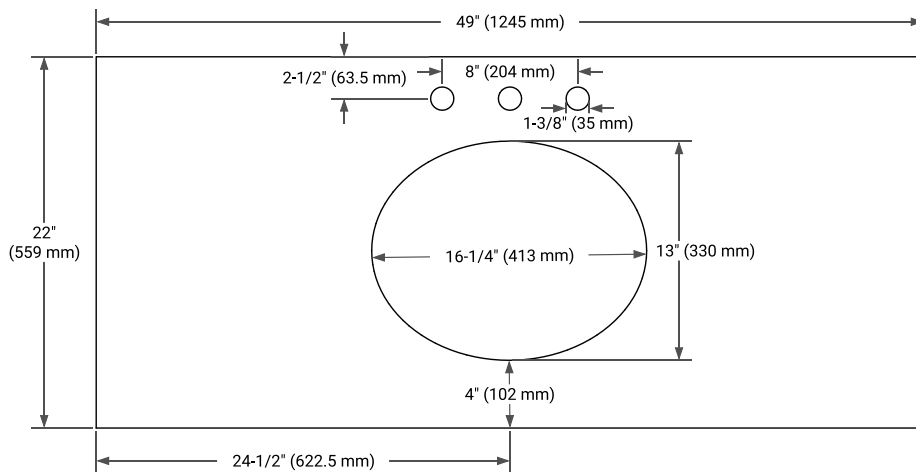

48" SINGLE SINK BASE CABINET

BASE CABINET DIMENSIONS

48" W x 21.5" D x 34.5" H

FEATURES

- Solid wood frame & plywood panels
- Dovetail drawers and joints
- Soft closing doors & drawers

HARDWARE FINISHES*

Brushed Nickel Satin Brass Matte Black Polished Chrome

PLAN VIEW

49" SINGLE OVAL SINK COUNTERTOP WITH 1.5 IN. THICKNESS

OVERALL DIMENSIONS

49" W x 22" D x 1.5" H

COUNTERTOP OPTIONS

Carrara Marble

White Quartz

FEATURES

- Solid countertop with mitered edges & seams
- Undermount white oval sink
- Pre-drilled for 8" widespread faucet

INCLUDED

- Countertop
- Matching Backsplash
- Oval Sink

COUNTERTOP PLAN VIEW

EDGE SIDE VIEW

THREE DIMENSIONAL COUNTERTOP VIEW