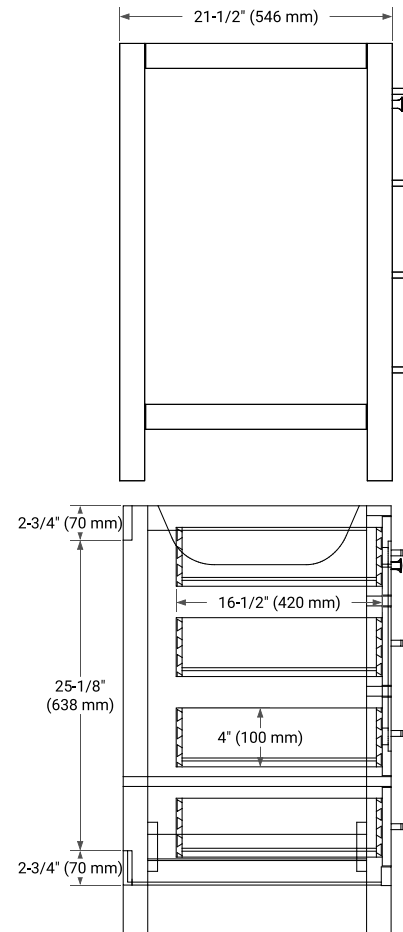

48" SINGLE SINK BASE CABINET

BASE CABINET DIMENSIONS

48" W x 21.5" D x 34.5" H

FEATURES

- Solid wood frame & plywood panels
- Dovetail drawers and joints
- Soft closing doors & drawers

HARDWARE FINISHES*

Brushed Nickel Satin Brass Matte Black Polished Chrome

PLAN VIEW

49" SINGLE OVAL SINK COUNTERTOP WITH 1.5 IN. THICKNESS

OVERALL DIMENSIONS

49" W x 22" D x 1.5" H

COUNTERTOP OPTIONS

Carrara Marble

White Quartz

FEATURES

- Solid countertop with mitered edges & seams
- Undermount white oval sink
- Pre-drilled for 8" widespread faucet

INCLUDED

- Countertop
- Matching Backsplash
- Oval Sink

COUNTERTOP PLAN VIEW

EDGE SIDE VIEW

THREE DIMENSIONAL COUNTERTOP VIEW