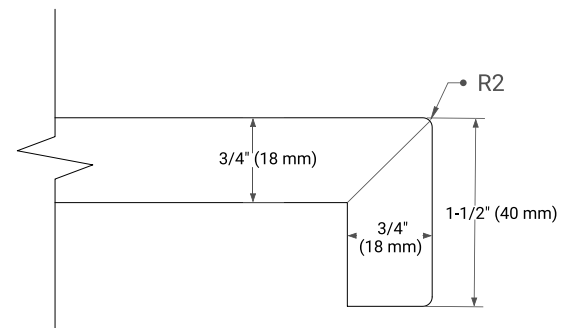

PLAN VIEW

49" SINGLE OVAL SINK COUNTERTOP WITH 1.5 IN. THICKNESS

OVERALL DIMENSIONS

49" W x 22" D x 1.5" H

COUNTERTOP OPTIONS

Carrara Marble

White Quartz

FEATURES

- Solid countertop with mitered edges & seams
- Undermount white oval sink
- Pre-drilled for 8" widespread faucet

INCLUDED

- Countertop
- Matching Backsplash
- Oval Sink

COUNTERTOP PLAN VIEW

EDGE SIDE VIEW

THREE DIMENSIONAL COUNTERTOP VIEW