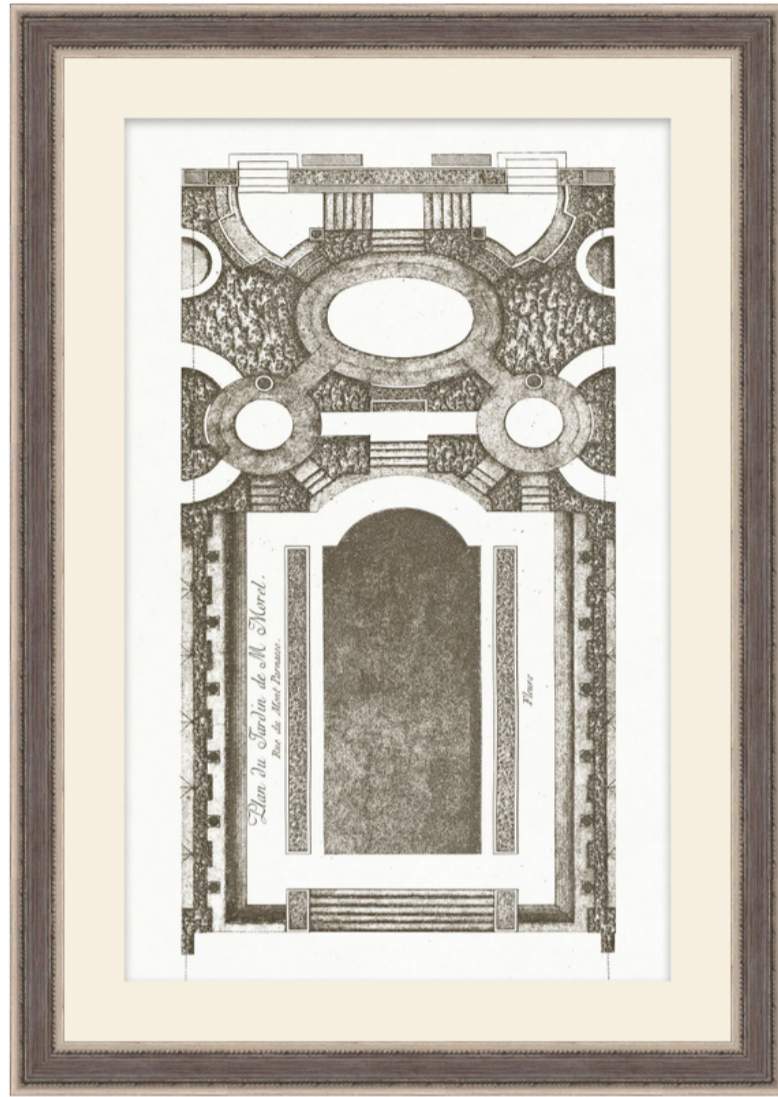

THEODORE ALEXANDER

A Garden Design 4

D3085S61689-5156

Wood Frame

Textured Paper - Single Matboard

M5 - White Smooth + White Core Width:1.5"

F344 - Silver Leaf Cap Frame - Width: 1.125

W 40¼ x D 1¼ x H 60¼ inches

Material(s):

Collection: Art by TA

Style: Modern / Formal Modern

Type: Décor / Wall Art