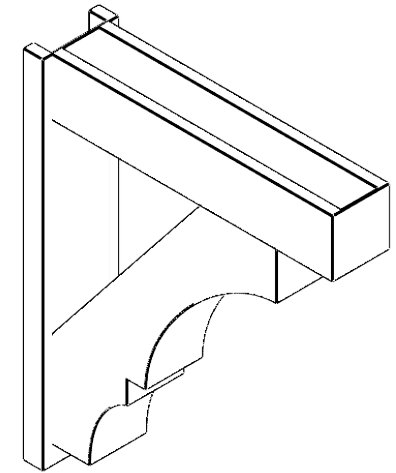

ITEM NUMBER: OUTUROC060X080X32000X38000X060X020X060BOA44RCPR

6"W TOP X 8"W BACK X 32"D X 38"H X 6"T TOP X 2"T BACK TIMBERTHANE ROUGH CEDAR BALBOA FAUX WOOD OPEN OUTLOOKER, BLOCK TOP AND BACK, 6"W CLOSED BRACE, PRIMED TAN

EKENA MILLWORK
 2300 WEST MAIN ST.
 CLARKSVILLE, TX 75426
 TOLL FREE: 866-607-0453
 WWW.EKENAMILLWORK.COM

NOTES

1. INSTALLATION TO BE COMPLETED IN ACCORDANCE WITH MANUFACTURER'S SPECIFICATIONS.
2. DRAWING MAY NOT BE TO SCALE
3. THIS DRAWING IS INTENDED FOR DESIGN AND PLANNING PURPOSES ONLY.
4. ALL INFORMATION CONTAINED HEREIN WAS CURRENT AT THE TIME OF DEVELOPMENT BUT MUST BE REVIEWED AND APPROVED BY THE PRODUCT MANUFACTURER TO BE CONSIDERED ACCURATE.
5. TIMBERTHANE ARCHITECTURAL PRODUCTS ARE MADE FROM HIGH DENSITY URETHANE AND COME FACTORY PRIMED