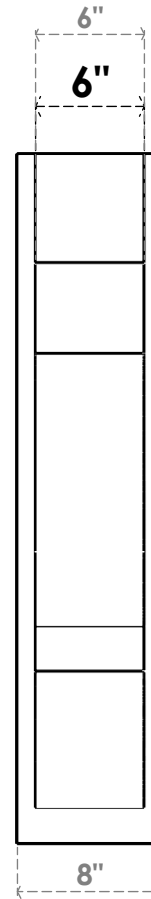

ITEM NUMBER: OUTUROC060X080X32000X38000X060X020X060BOA44RCPR

6"W TOP X 8"W BACK X 32"D X 38"H X 6"T TOP X 2"T BACK TIMBERTHANE ROUGH CEDAR BALBOA FAUX WOOD OPEN OUTLOOKER, BLOCK TOP AND BACK, 6"W CLOSED BRACE, PRIMED TAN

EKENA MILLWORK
 2300 WEST MAIN ST.
 CLARKSVILLE, TX 75426
 TOLL FREE: 866-607-0453
 WWW.EKENAMILLWORK.COM

NOTES

1. INSTALLATION TO BE COMPLETED IN ACCORDANCE WITH MANUFACTURER'S SPECIFICATIONS.
2. DRAWING MAY NOT BE TO SCALE
3. THIS DRAWING IS INTENDED FOR DESIGN AND PLANNING PURPOSES ONLY.
4. ALL INFORMATION CONTAINED HEREIN WAS CURRENT AT THE TIME OF DEVELOPMENT BUT MUST BE REVIEWED AND APPROVED BY THE PRODUCT MANUFACTURER TO BE CONSIDERED ACCURATE.
5. TIMBERTHANE ARCHITECTURAL PRODUCTS ARE MADE FROM HIGH DENSITY URETHANE AND COME FACTORY PRIMED