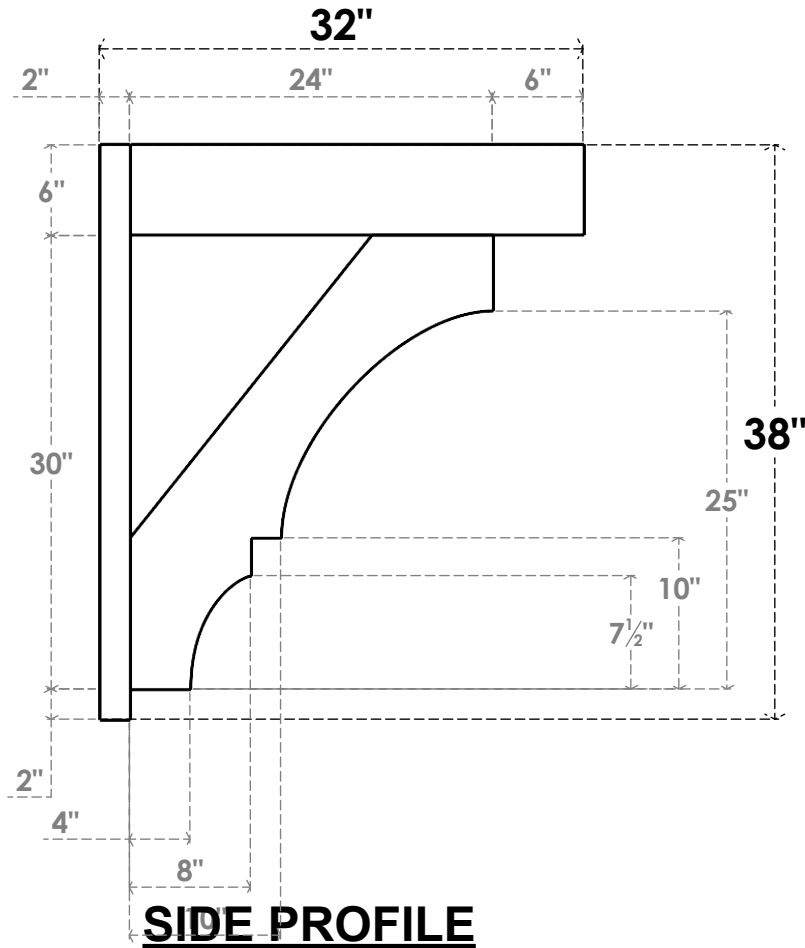

ITEM NUMBER: OUTUROC060X080X32000X38000X060X020X060BOA44RCPR

6"W TOP X 8"W BACK X 32"D X 38"H X 6"T TOP X 2"T BACK TIMBERTHANE ROUGH CEDAR BALBOA FAUX WOOD OPEN OUTLOOKER, BLOCK TOP AND BACK, 6"W CLOSED BRACE, PRIMED TAN