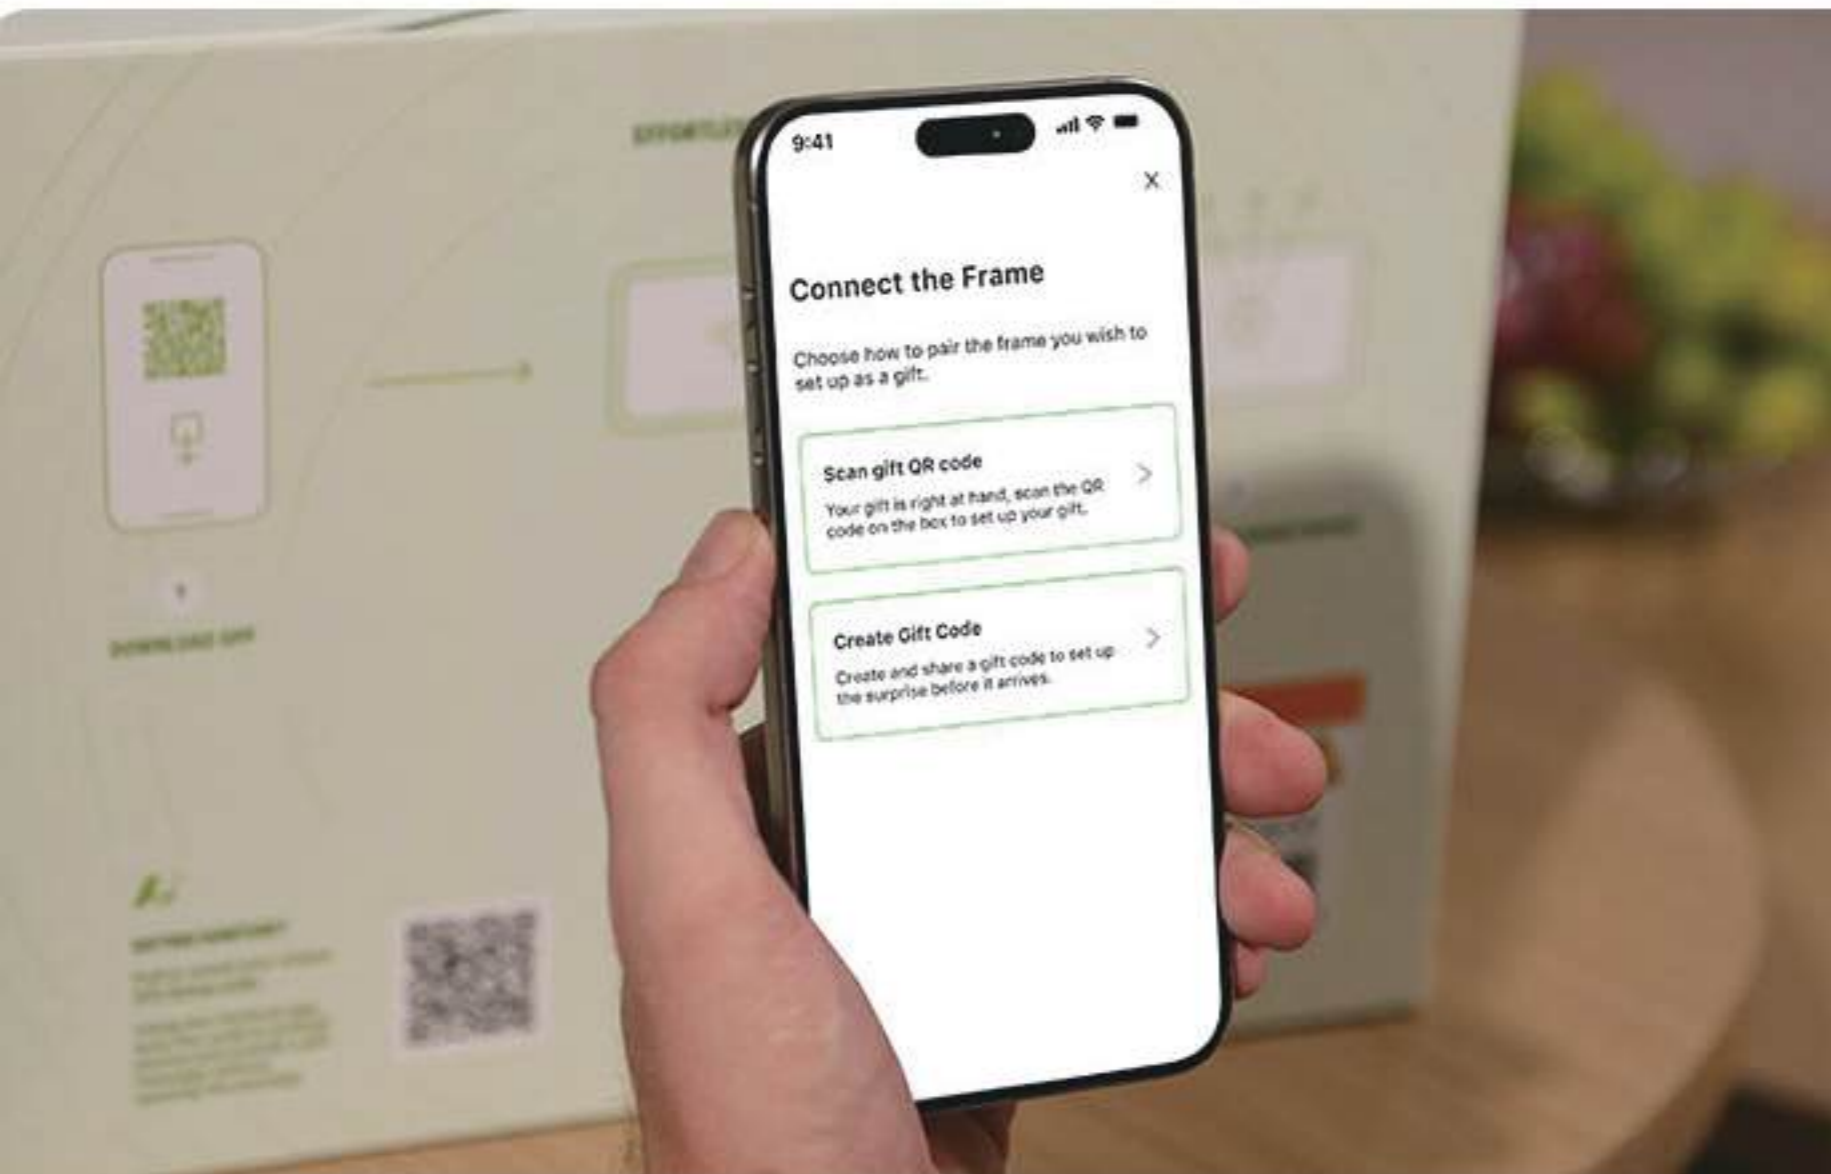

3

Step 3: Wait for Creation

4

Step 4: Send to Your Frame

The Most Heartfelt Gift Unwrapped

From Hand to Heart – Remote or In-Person

In-Person Mode

The Gift That Brings Memories to Life

Scan the gift code on the packaging, set up the gift, and personally present it to the recipient.

Remote Mode

Unbox the Surprise – From Miles Away

Download the app in advance, set up the gift code and gift content, then share the gift code with the recipient.