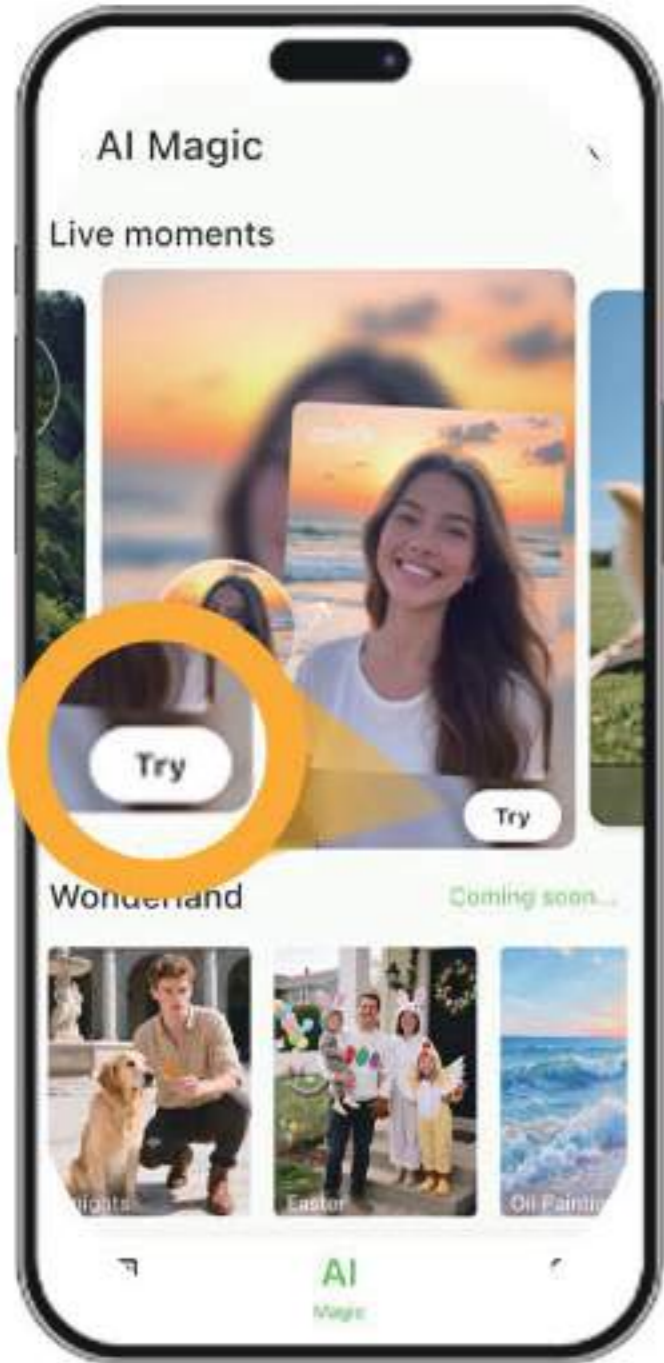

Instant Uploads to Frame

One-Click Photo Sync: Send your photos and videos in a flash with the app—simple, quick, and fun.

Family Collaboration

Just like **a shared album**, but **alive**—invite loved ones to add photos, captions, and heartfelt reactions. Let the whole family join in to upload, organize, and manage the frame—everyone has a part to play.

Share Comments & Likes: Real-Time Reactions

Like and comment on photos, create moments of connection, and keep loved ones close no matter how far apart.

AI Brings Memories to Life

Magic Photo Restoration

Revive your faded and blurred old photos, bringing your precious memories back to life.

Photo Comes Alive Like Magic

With Homture's AI portraits look back, friends wave, and pets blink every time. See them move as if reaching out to you, like your memories are playfully alive.

Portraits

Furry Friends

Scenic

How the Magic Comes to Life

1

Step 1: Pick a Template

2

Step 2: Adjust Your Photo