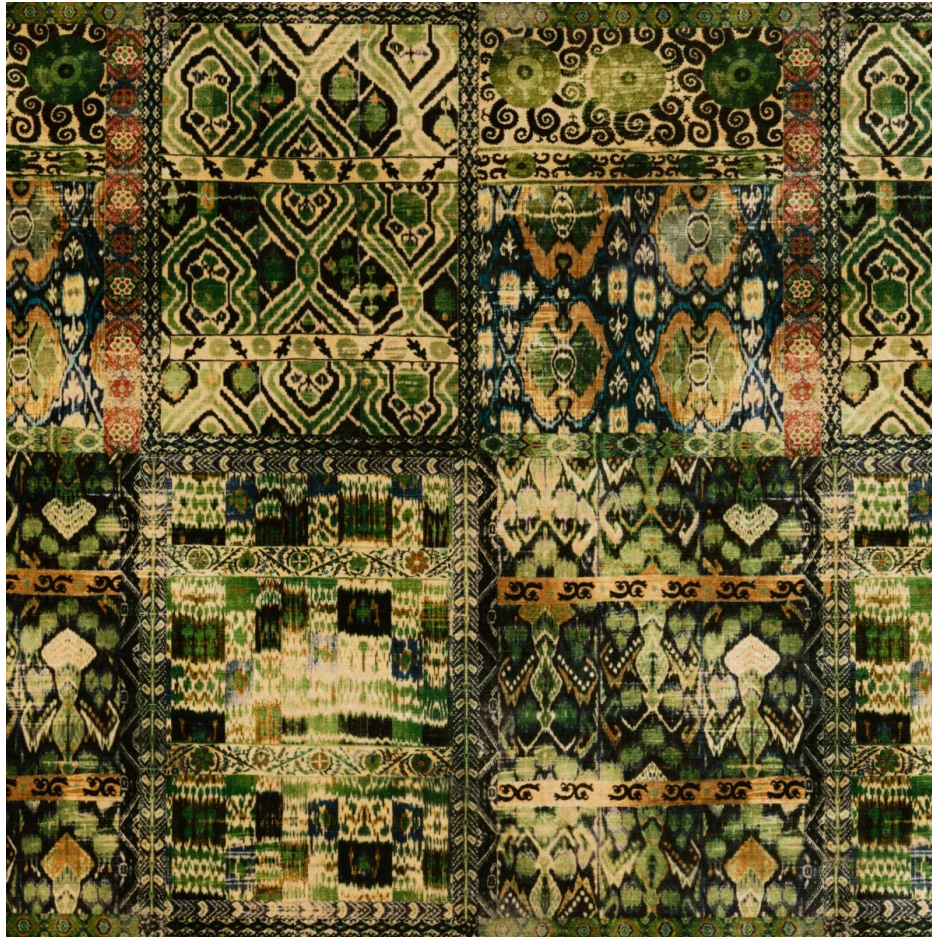

Rio - Emerald
SKU: BP10628.6.0

LEE JOFA

SKU: **BP10628.6.0**

Repeat UOM: **cm cm (0 in)**

Horizontal Repeat: **68 cm (26.77 in)**

Type: **Print**

End Use: **Multipurpose**

Performance ACT Symbols: **A**

Width: **136 cm (53.54 in)**

Vertical Repeat: **92 cm (36.22 in)**

Brand: **G P & J Baker**

Railroaded: **No**

Composition: **Viscose - 55%, Cotton - 45%**