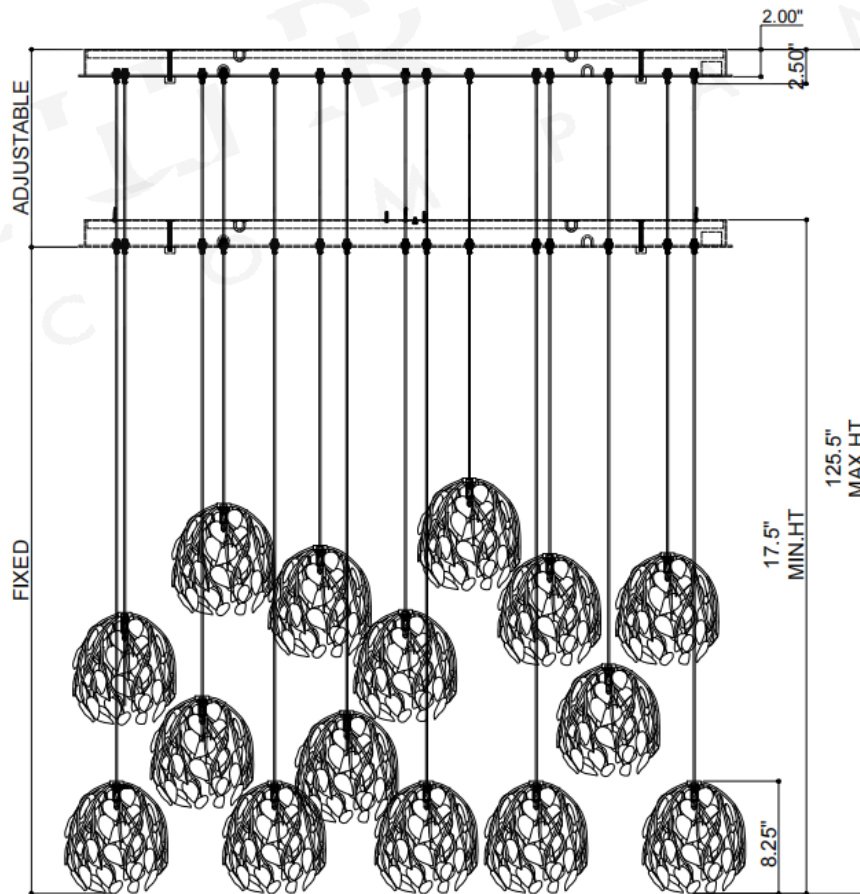

ITEM: 9000-1391

Overall Dimensions

Height: 17.5"

Width: 48"

Depth: 12"

CANOPY DETAIL

TOP VIEW

FRONT VIEW