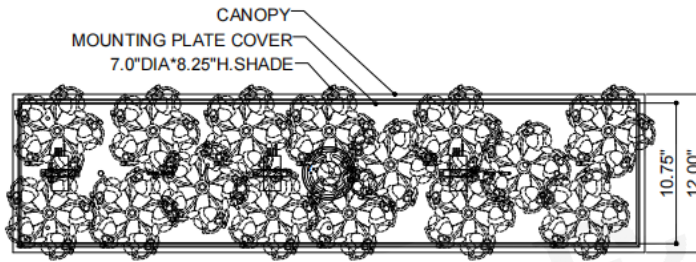

ITEM: 9000-1391

Overall Dimensions

Height: 17.5"

Width: 48"

Depth: 12"

CANOPY DETAIL

TOP VIEW

FRONT VIEW