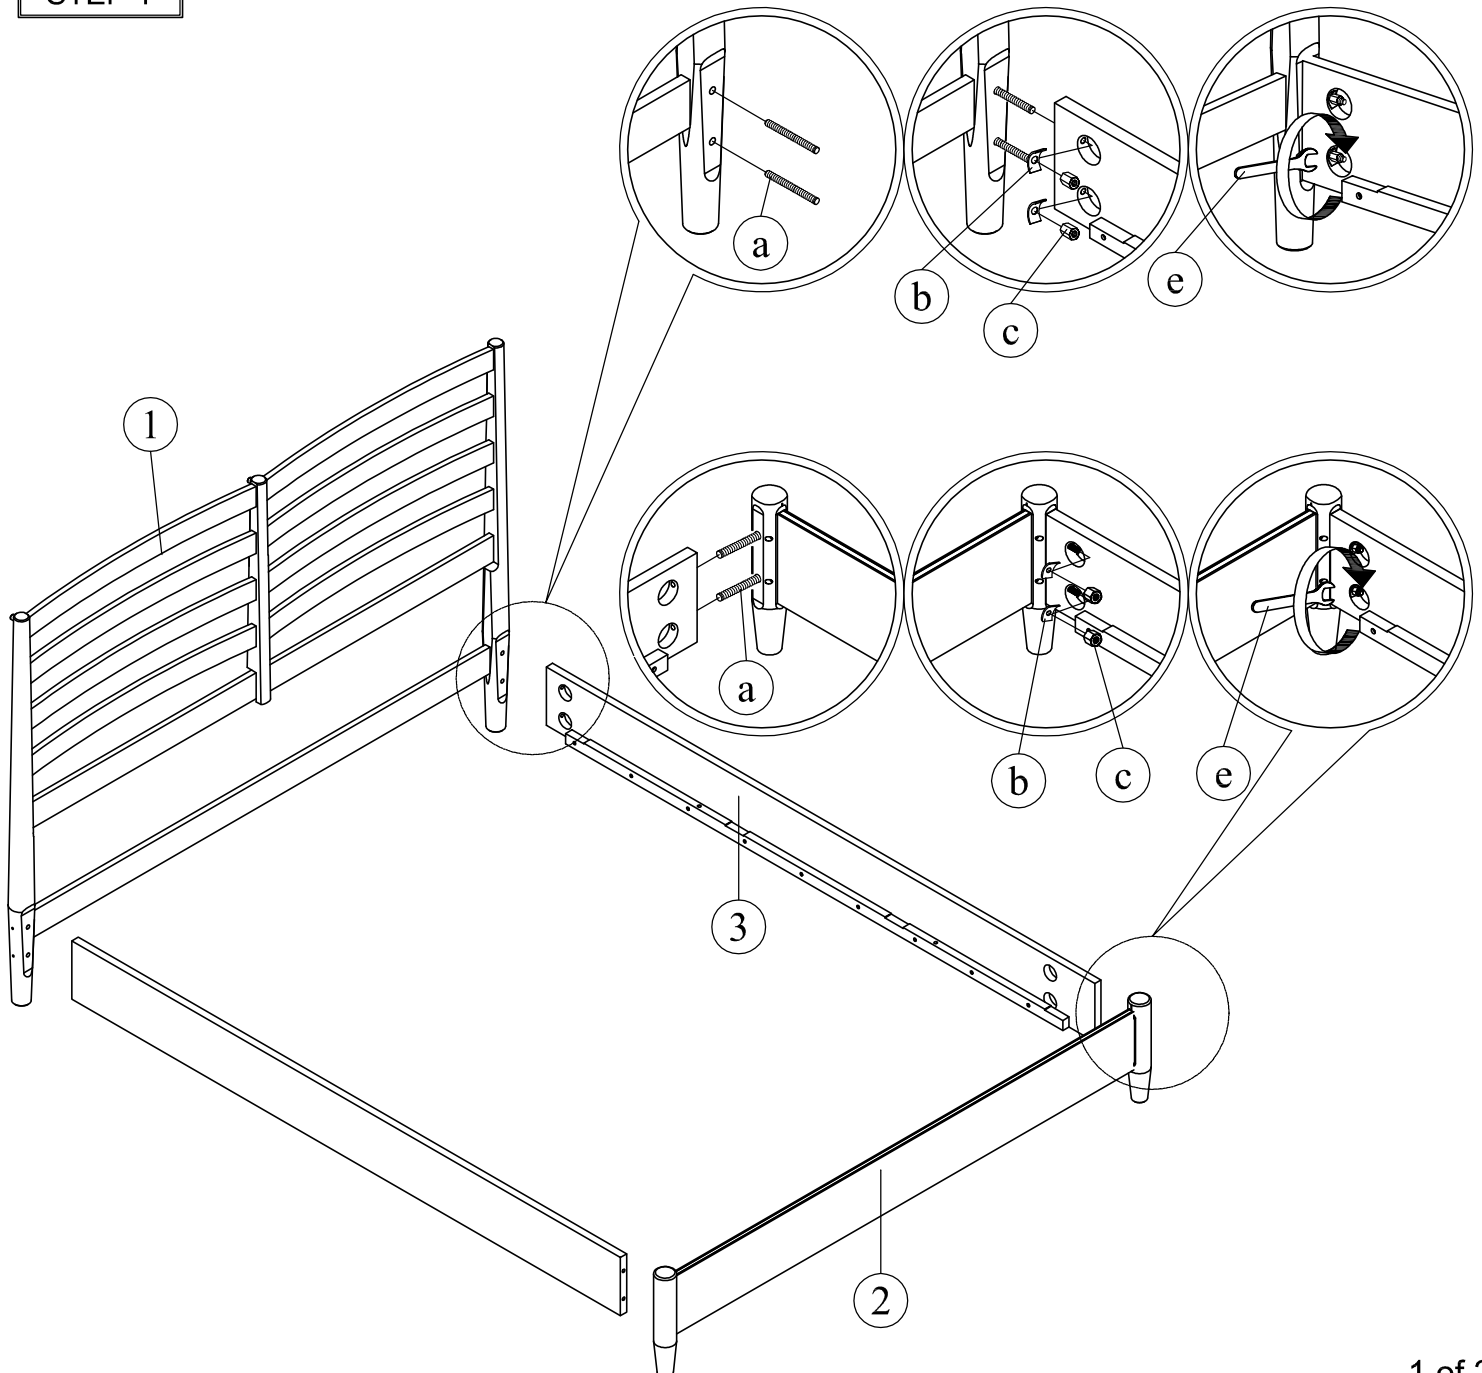

EAST.KING SLAT RAILS / WHITE EAST.KING SLAT RAILS

Assembly Instruction

A . Components :

- | | |
|--------------------|-----|
| 1. Headboard Slat | 1 x |
| 2. Footboard Panel | 1 x |
| 3. Bed Rail | 2 x |
| 4. Slat | 4 x |
| 5. Slat Support | 8 x |

a

b

c

d

e

B . Hardware :

- | | |
|------------------|-----|
| a. Stud Bolt | 8 x |
| b. Square Washer | 8 x |
| c. Hex Nut | 8 x |
| d. Screw | 8 x |
| e. Wrench | 1 x |

C . Tool Required :

1. Screw Driver = (not included)

STEP 1

1066-27CK-HB / 1066-W-27CK-HB

1066-27CK-FB / 1066-W-27CK-FB

1066-27CK-RS / 1066-W-27CK-RS

1066-27EK-HB / 1066-W-27EK-HB

1066-27EK-FB / 1066-W-27EK-FB

1066-27EK-RS / 1066-W-27EK-RS