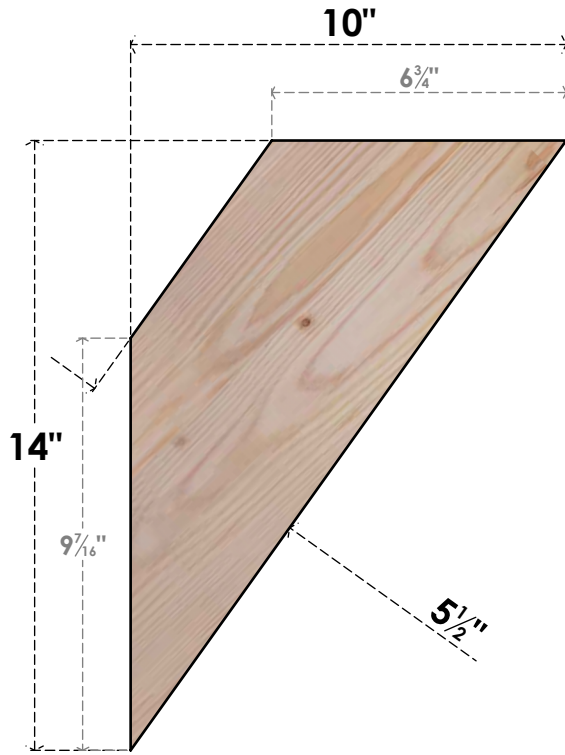

BRC06X10X14TRA00SDF

5 1/2"W X 10"D X 14"H TRADITIONAL SMOOTH BRACE, DOUGLAS FIR

SIDE

FRONT

EKENA MILLWORK
 2300 WEST MAIN ST.
 CLARKSVILLE, TX 75426
 TOLL FREE: 866-607-0453
 WWW.EKENAMILLWORK.COM

NOTES

1. INSTALLATION TO BE COMPLETED IN ACCORDANCE WITH MANUFACTURER'S SPECIFICATIONS.
2. DRAWING MAY NOT BE TO SCALE
3. THIS DRAWING IS INTENDED FOR DESIGN AND PLANNING PURPOSES ONLY.
4. ALL INFORMATION CONTAINED HEREIN WAS CURRENT AT THE TIME OF DEVELOPMENT BUT MUST BE REVIEWED AND APPROVED BY THE PRODUCT MANUFACTURER TO BE CONSIDERED ACCURATE.
5. PRODUCTS ARE NOT KILN DRIED. THIS ITEM IS UNIQUE AND WILL CONTAIN THE NATURAL VARIATIONS THAT THE WOOD SPECIES OFFERS. THIS MAY RESULT IN VARIATIONS UP TO 1/4"