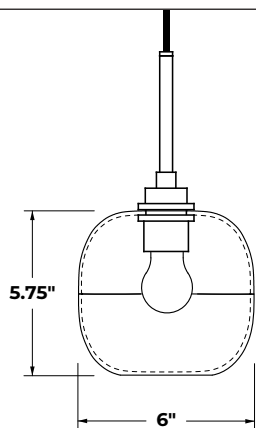

ENCALMO PETITE PENDANT

ITEM NO. PEN-ENC-PT	DESIGNER JEREMY PYLES	DATE 2018	SERIES ENCALMO

The Encalmo Petite, and its larger partner, the Encalmo Grand, embrace sensual design. These handcrafted pendant lights are created by performing the Venetian technique of fusing two separate entities of glass into one single piece. This multi-step process embraces timeless artistry while adding style and sophistication to a space.

MATERIAL

Hand-blown glass

ELECTRICAL & HARDWARE

4' (1.22 M) or 24' (7.32 M) cord lengths available. Can be cut on site.

CEILING CANOPY

Available in three premium finishes: Graphite, Satin Brass, and Polished Nickel

LAMPING OPTIONS

See product page for all lamping options, including voltage, wattage, and lumens.

LEAD TIME

Generally in stock (in limited quantities) and ships within 7-10 days.

DIMENSIONS

6"W (14.61 CM) x 5.75"H (15.24)

PRODUCT PAGE

store.nichemodern.com/products/encalmo-petite-modern-pendant-light

UL/CUL/CE LISTED UPON REQUEST

FEATURED IN PHOTO

HANDMADE GRAY + CRYSTAL GLASS SHADE

Polished Nickel Luxe Cord Set and LED A19 Quad Loop Bulb

GLASS COLOR OPTIONS