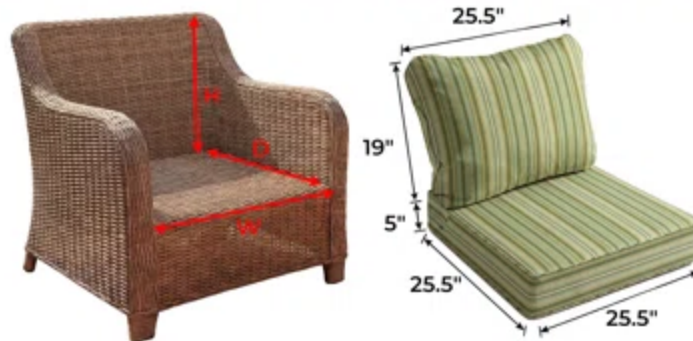

Cushion Size Guide

Step 1: Measure the width and depth of your seat

Step 2: Compare to our chart. **Fit range: ± 0.5 "**

Furniture Seat Dimensions	Recommended Cushion Size
W (23"-24") x D (25"-26")	W 23.5" x D 25.5"
W (25"-26") x D (25"-26")	W 25.5" x D 25.5"
W (23.5"-24.5") x D (23.5"-24.5")	W 24" x D 24"