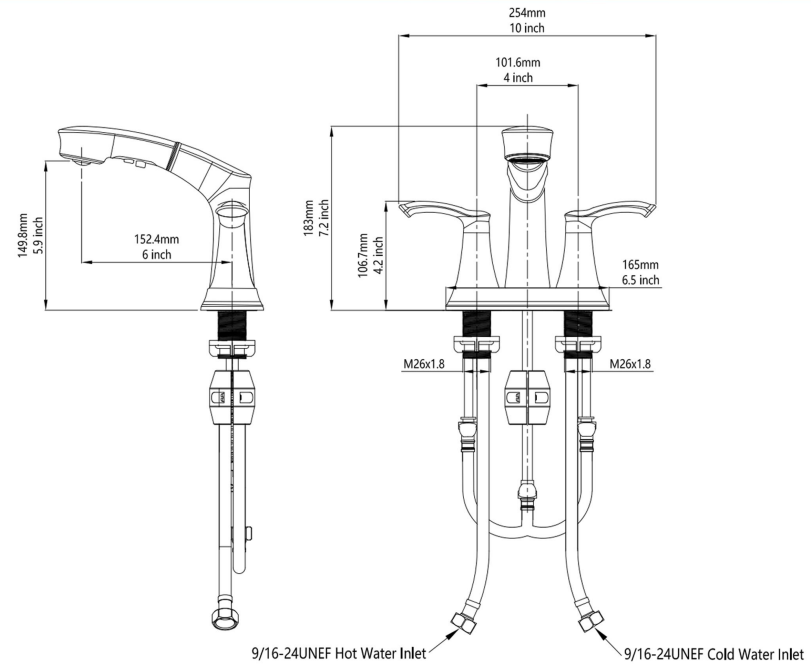

Dimension/Specification

hose

SKU No. 5501