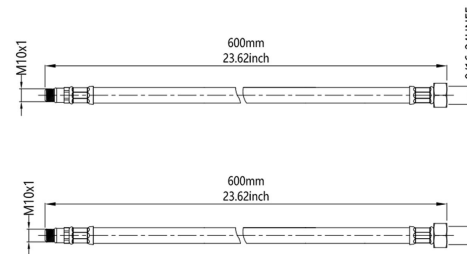

Dimension/Specification

hose

SKU No. 5501