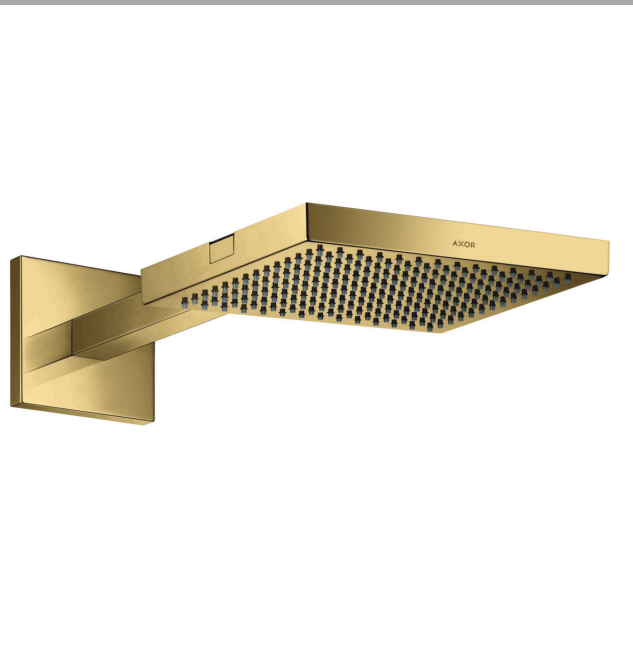

AXOR ShowerSolutions
Showerhead 240 1-Jet with Showerarm Trim, 2.5 GPM
 Finishes : polished gold optic Part no. : 10925991

Description

Features

- Consists of: Showerhead, Showerarm, Escutcheon
- Spray modes: RainAir
- 196 no-clog spray channels
- Flow: 2.5 GPM (9.5 L/Min)
- Fully-finished matching spray face
- Spray face removable for cleaning
- Does not include: Rough

Item details

List Price \$ 2,314.00

Technology

Compliance

Product image

Scale drawing