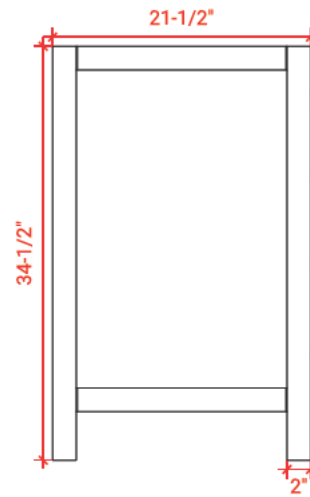

43" CENTER SINK CABINET

BASE CABINET DIMENSIONS

42" W x 21.5" D x 34.5" H

FEATURES

- Solid wood frame & plywood panels
- Dovetail drawers and joints
- Soft closing doors & drawers

HARDWARE FINISHES

Satin Nickel   Satin Brass   Satin Black

AVAILABLE COLORS

White   Grey   Espresso   Midnight Blue