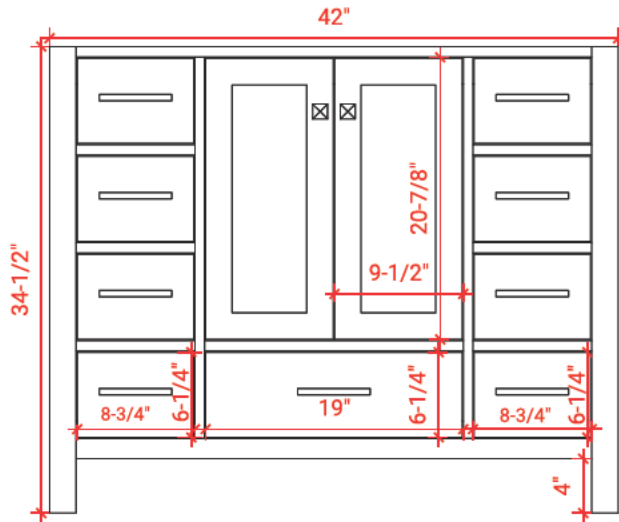

FRONT VIEW

PLAN VIEW