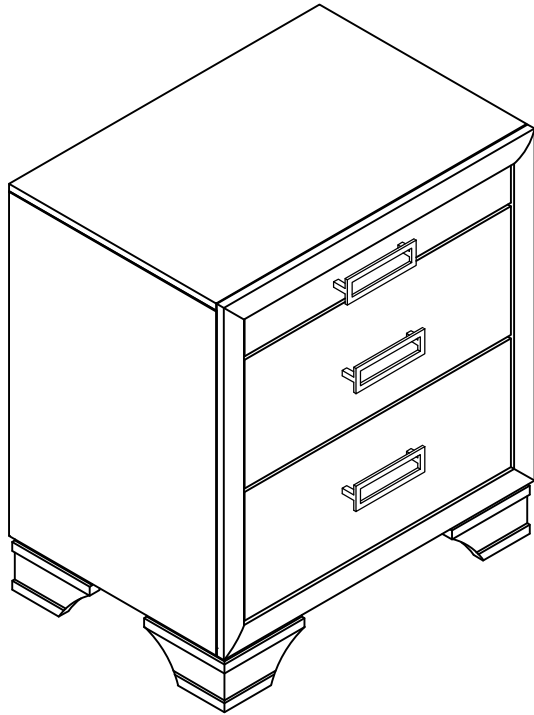

ASSEMBLY INSTRUCTIONS

SOUL-NS

NIGHTSTAND - WHITE

PARTS LIST

NO	DESCRIPTION	QTY
1	NIGHTSTAND	1 PC.
2	LEG	4 PCS.

HARDWARE LIST

NO	DESCRIPTION	SIZE	QTY
A	JCBC SCREW	M6 x 35	8 PCS.
B	SPRING WASHER	M8	8 PCS.
C	FLAT WASHER	M8 x 18	8 PCS.
D	ALLEN KEY	M4	1 PC.