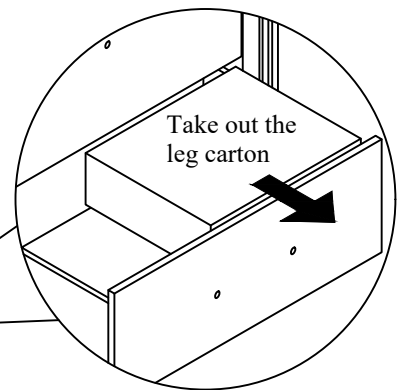

ASSEMBLY INSTRUCTIONS

SOUL-NS

NIGHTSTAND - WHITE

PARTS LIST

NO	DESCRIPTION	QTY
1	NIGHTSTAND	1 PC.
2	LEG	4 PCS.

HARDWARE LIST

NO	DESCRIPTION	SIZE	QTY
A	JCBC SCREW	M6 x 35	8 PCS.
B	SPRING WASHER	M8	8 PCS.
C	FLAT WASHER	M8 x 18	8 PCS.
D	ALLEN KEY	M4	1 PC.

TOOL REQUIRED (NOT PROVIDED)

STEP 1

STEP 2

2
COMPLETED.