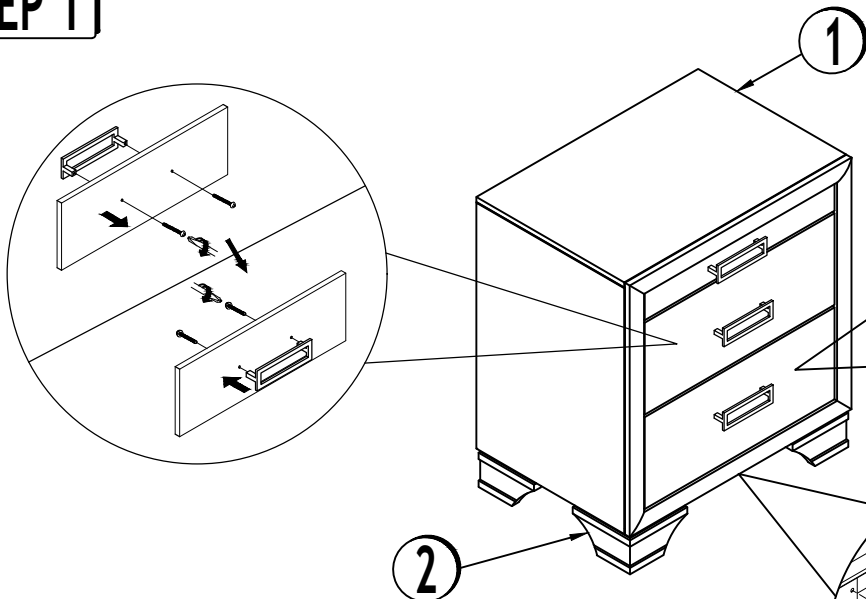

ASSEMBLY INSTRUCTIONS

SOUL-NS

NIGHTSTAND - WHITE

PARTS LIST

NO	DESCRIPTION	QTY
1	NIGHTSTAND	1 PC.
2	LEG	4 PCS.

HARDWARE LIST

NO	DESCRIPTION	SIZE	QTY
A	JCBC SCREW	M6 x 35	8 PCS.
B	SPRING WASHER	M8	8 PCS.
C	FLAT WASHER	M8 x 18	8 PCS.
D	ALLEN KEY	M4	1 PC.

TOOL REQUIRED (NOT PROVIDED)

STEP 1

STEP 2

2
COMPLETED.