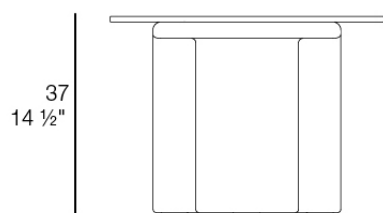

Info

Description

MEL Mesa Centro D50
MEL Low Table D19 3/4"
Ref. 66502