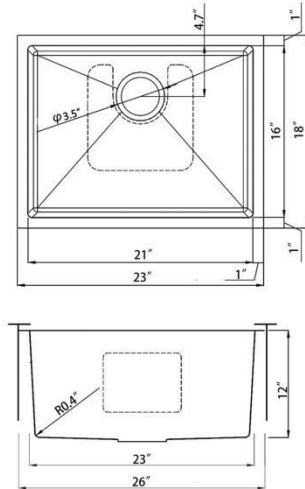

Black Kitchen Sink Introduction

HU2318S-12-B

Minimum Base Cabinet: 26 inches
Sink Net Weight: 14.3 lbs

HU2318S-12-B 23" L x 18" W Undermount Black Kitchen Sink			
Installation Type	Undermount	Sink Shape	Rectangular
Primary Material	304 Stainless Steel	Stainless Steel Gauge	18
Resistance Type	Scratch; Stain; Rust; Heat; Fade	Sound Dampening	Yes
Finish	Satin	Craftsmanship Type	Handmade
Overall Dimensions	23" L x 18" W	Basin	16" W x 21" L x 12" D
Basin	16" W x 21" L x 12" D	Drain Placement	Center
Number of Faucet Holes	0	Supplier Intended and Approved Use	Residential Use; Non Residential Use
cUPC Certificates	Yes	Warranty	Lifetime Limited
Installation Required	Yes	Cut Out Template Included	Yes
Package Includes: Undermount sink, mounting hardware and cut-out template.			