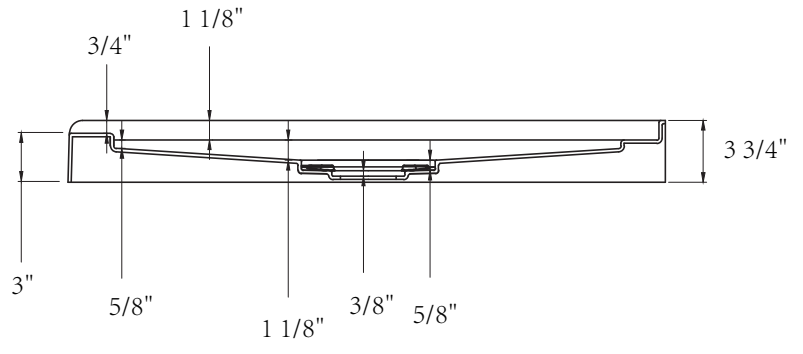

# DIMENSION DETAILS

## ACRYLIC SHOWER BASE

PRODUCT  
INSTRUCTION  
VIDEO

MODEL No.GS-SP4832F-C

Top View

Front View

Cap

Side View