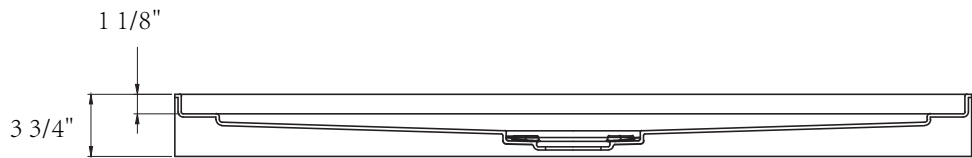

# DIMENSION DETAILS

## ACRYLIC SHOWER BASE

PRODUCT  
INSTRUCTION  
VIDEO

MODEL No.GS-SP4832F-C

Top View

Front View

Cap

Side View