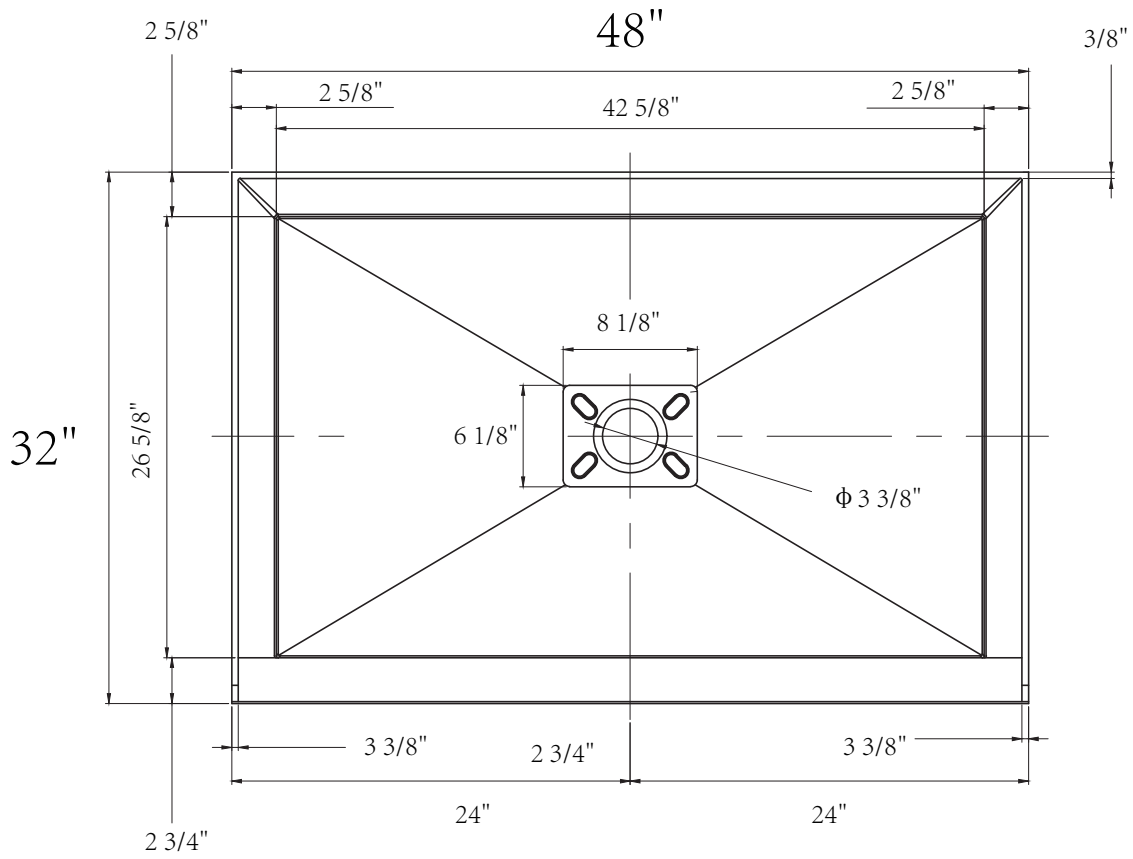

# DIMENSION DETAILS

## ACRYLIC SHOWER BASE

PRODUCT  
INSTRUCTION  
VIDEO

MODEL No.GS-SP4832F-C

Top View

Front View

Cap

Side View