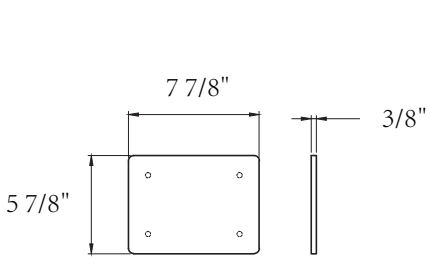

# DIMENSION DETAILS

## ACRYLIC SHOWER BASE

PRODUCT  
INSTRUCTION  
VIDEO

MODEL No.GS-SP4832F-C

Top View

Front View

Cap

Side View