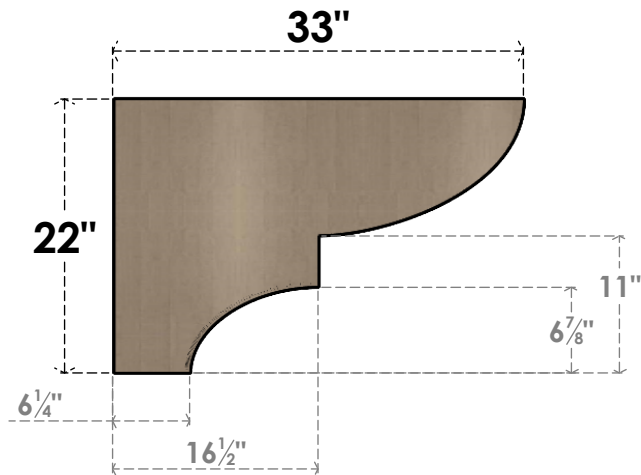

ITEM NUMBER: CORU11X33X22RIDRCPR

11"W X 33"D X 22"H SERIES 3 CLASSIC RIDGEWOOD ROUGH CEDAR
TIMBERTHANE FAUX WOOD CORBEL, PRIMED

SIDE PROFILE

FRONT PROFILE

ISOMETRIC

EKENA MILLWORK
2300 WEST MAIN ST.
CLARKSVILLE, TX 75426
TOLL FREE: 866-607-0453
WWW.EKENAMILLWORK.COM

NOTES

1. INSTALLATION TO BE COMPLETED IN ACCORDANCE WITH MANUFACTURER'S SPECIFICATIONS.
2. DRAWING MAY NOT BE TO SCALE
3. THIS DRAWING IS INTENDED FOR DESIGN AND PLANNING PURPOSES ONLY.
4. ALL INFORMATION CONTAINED HEREIN WAS CURRENT AT THE TIME OF DEVELOPMENT BUT MUST BE REVIEWED AND APPROVED BY THE PRODUCT MANUFACTURER TO BE CONSIDERED ACCURATE.
5. TIMBERTHANE ARCHITECTURAL PRODUCTS ARE MADE FROM HIGH DENSITY URETHANE AND COME FACTORY PRIMED