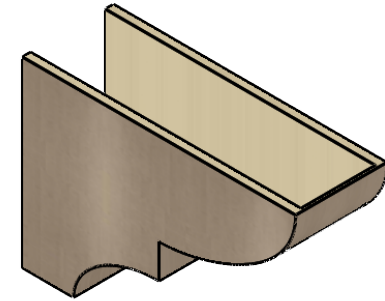

ITEM NUMBER: CORU11X33X22RIDRCPR

11"W X 33"D X 22"H SERIES 3 CLASSIC RIDGEWOOD ROUGH CEDAR
TIMBERTHANE FAUX WOOD CORBEL, PRIMED

SIDE PROFILE

FRONT PROFILE

ISOMETRIC

EKENA MILLWORK
2300 WEST MAIN ST.
CLARKSVILLE, TX 75426
TOLL FREE: 866-607-0453
WWW.EKENAMILLWORK.COM

NOTES

1. INSTALLATION TO BE COMPLETED IN ACCORDANCE WITH MANUFACTURER'S SPECIFICATIONS.
2. DRAWING MAY NOT BE TO SCALE
3. THIS DRAWING IS INTENDED FOR DESIGN AND PLANNING PURPOSES ONLY.
4. ALL INFORMATION CONTAINED HEREIN WAS CURRENT AT THE TIME OF DEVELOPMENT BUT MUST BE REVIEWED AND APPROVED BY THE PRODUCT MANUFACTURER TO BE CONSIDERED ACCURATE.
5. TIMBERTHANE ARCHITECTURAL PRODUCTS ARE MADE FROM HIGH DENSITY URETHANE AND COME FACTORY PRIMED