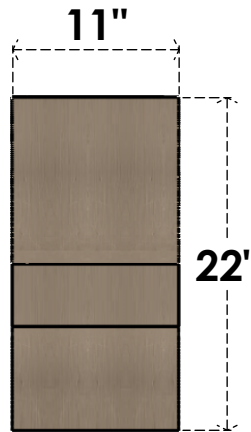

ITEM NUMBER: CORU11X33X22RIDRCPR

11"W X 33"D X 22"H SERIES 3 CLASSIC RIDGEWOOD ROUGH CEDAR
TIMBERTHANE FAUX WOOD CORBEL, PRIMED

SIDE PROFILE

FRONT PROFILE

ISOMETRIC

EKENA MILLWORK
2300 WEST MAIN ST.
CLARKSVILLE, TX 75426
TOLL FREE: 866-607-0453
WWW.EKENAMILLWORK.COM

NOTES

1. INSTALLATION TO BE COMPLETED IN ACCORDANCE WITH MANUFACTURER'S SPECIFICATIONS.
2. DRAWING MAY NOT BE TO SCALE
3. THIS DRAWING IS INTENDED FOR DESIGN AND PLANNING PURPOSES ONLY.
4. ALL INFORMATION CONTAINED HEREIN WAS CURRENT AT THE TIME OF DEVELOPMENT BUT MUST BE REVIEWED AND APPROVED BY THE PRODUCT MANUFACTURER TO BE CONSIDERED ACCURATE.
5. TIMBERTHANE ARCHITECTURAL PRODUCTS ARE MADE FROM HIGH DENSITY URETHANE AND COME FACTORY PRIMED