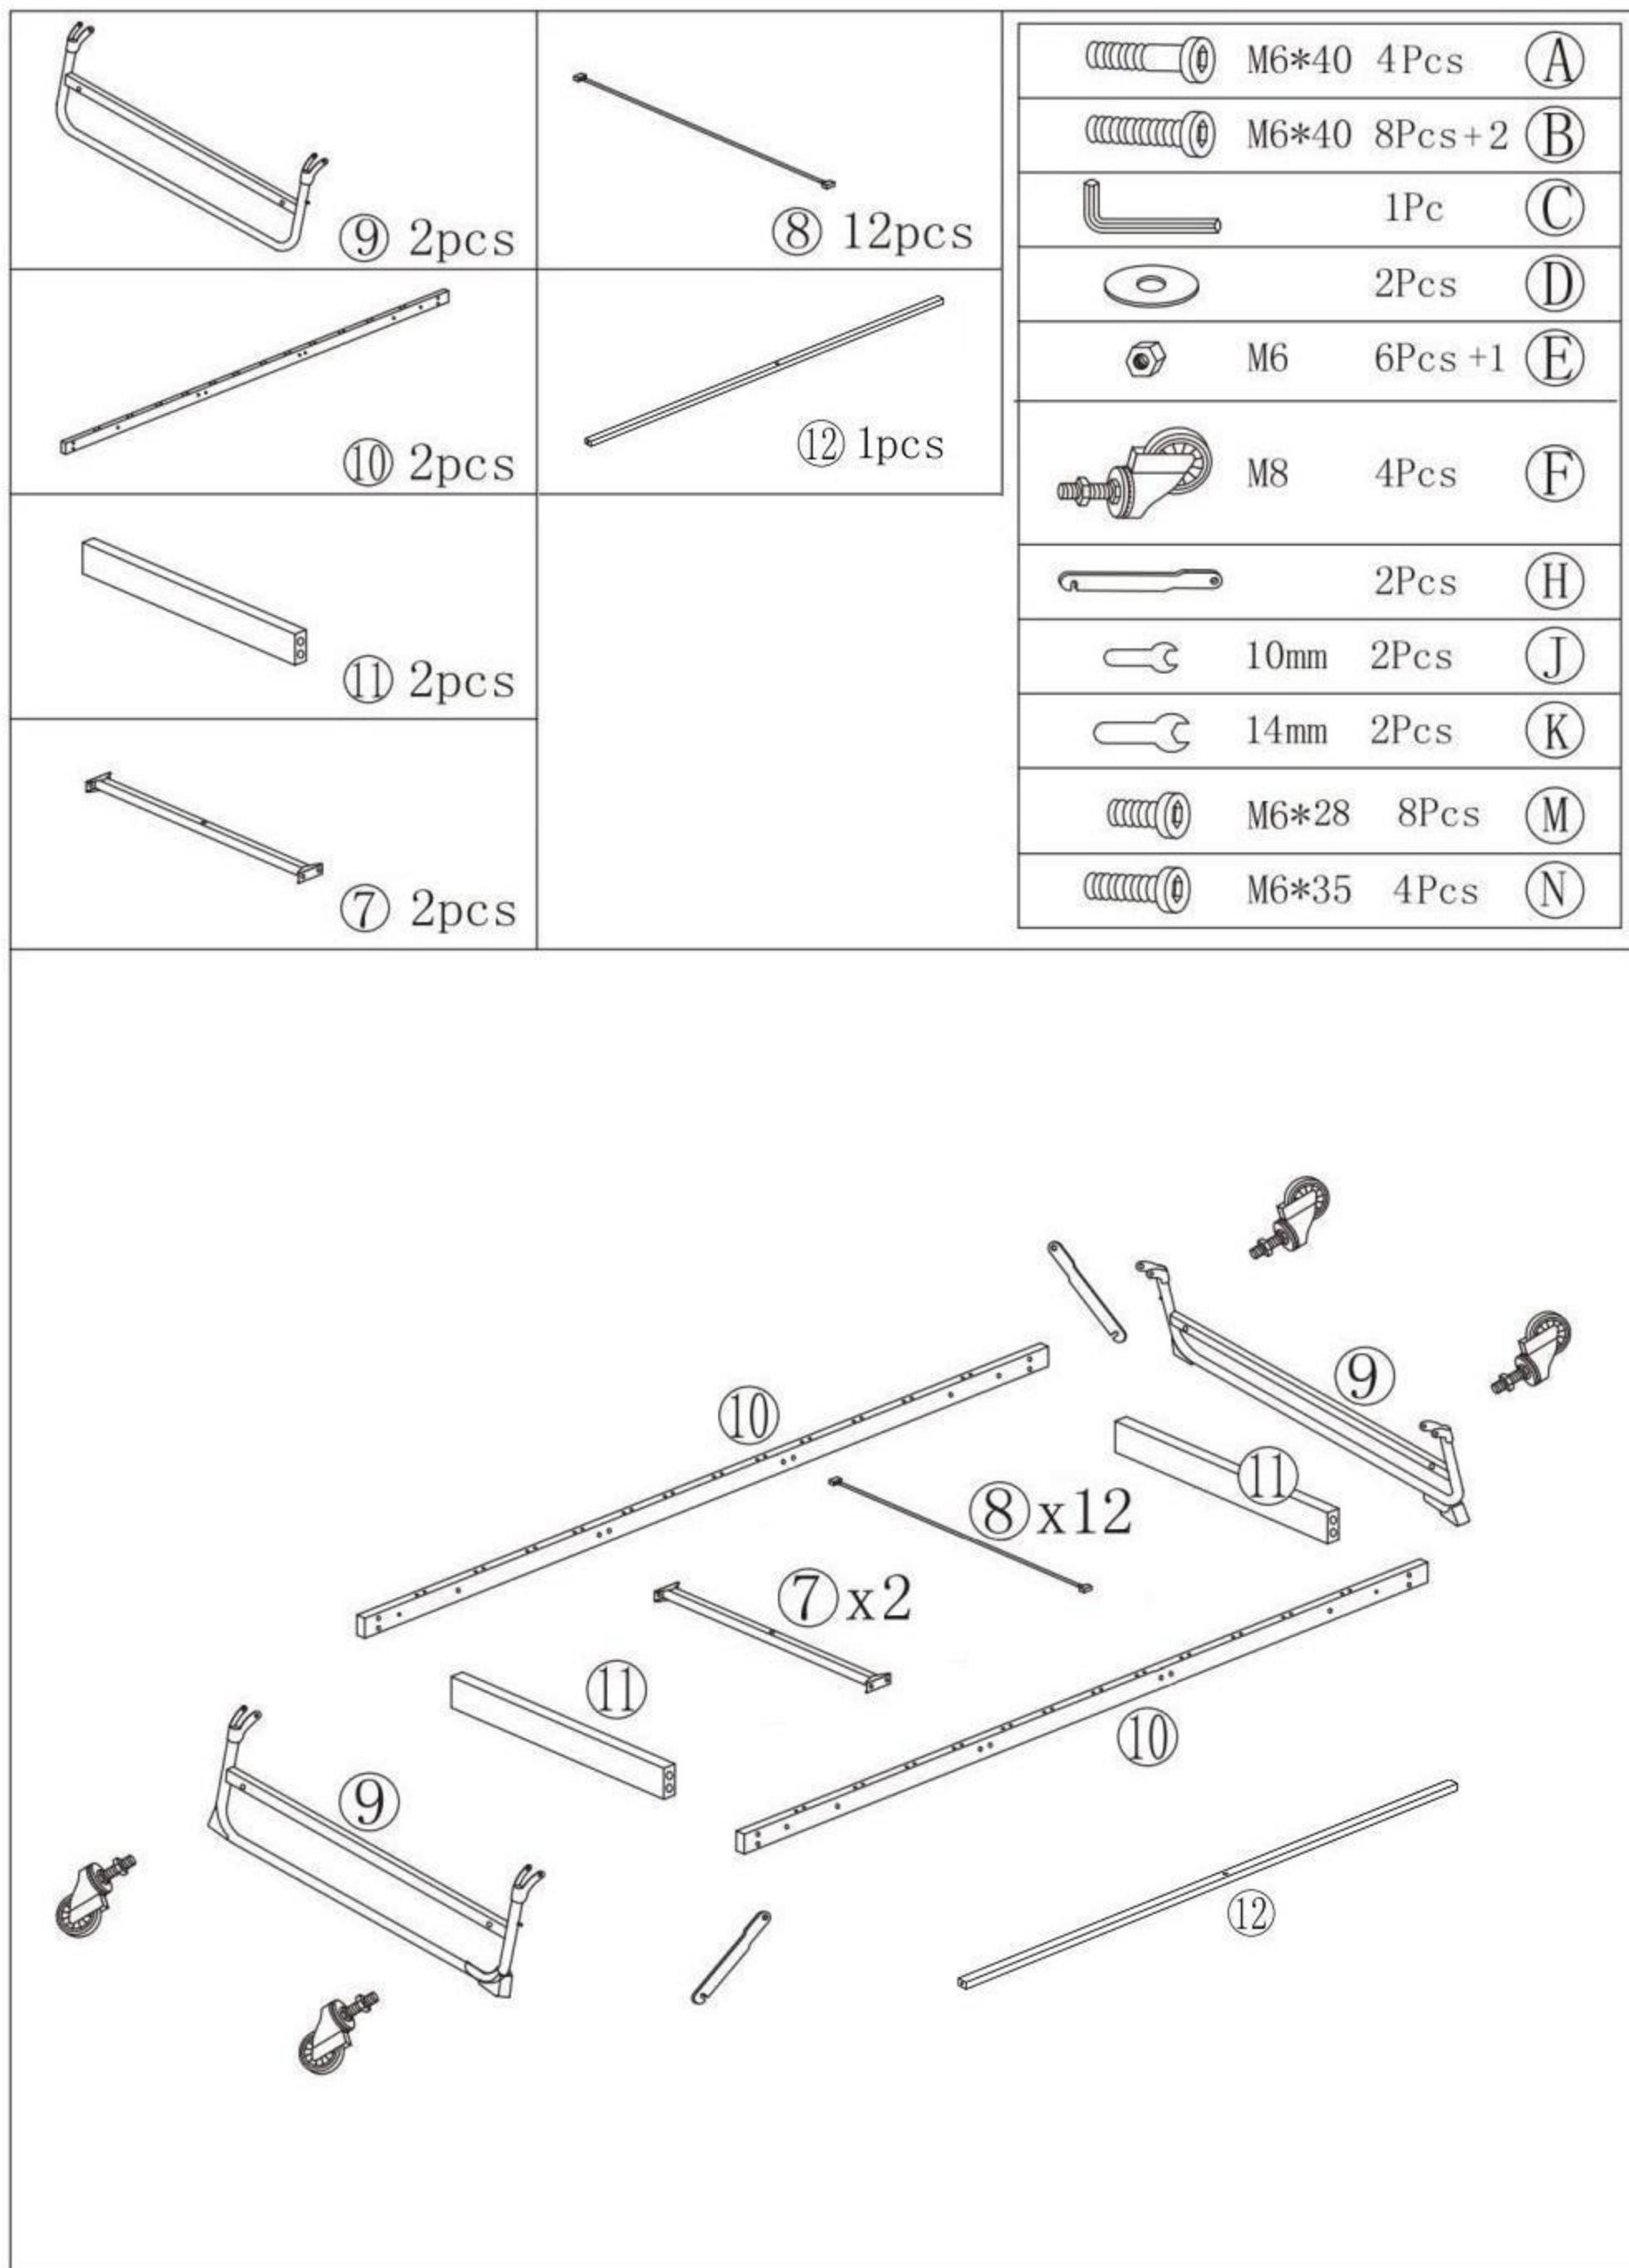

290 × 420mm

ASSEMBLE INSTRUCTION

Thank you very much for purchasing our iron bed.
If you have any problems during use, please feel free to contact us and we are glad to be of service to you. Thank you.

ASSEMBLE INSTRUCTION