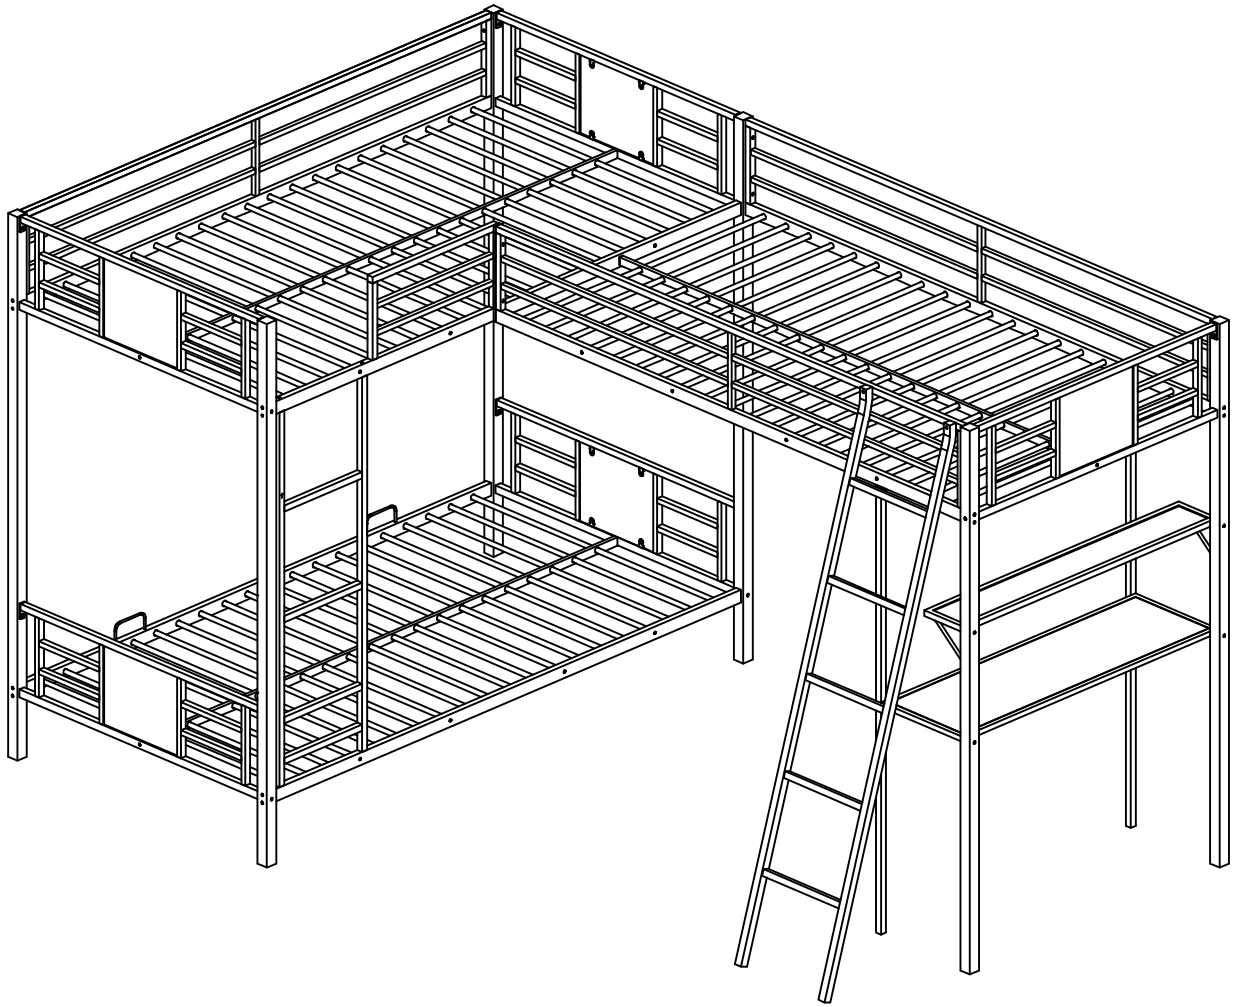

ASSEMBLY INSTRUCTIONS

BUNK BED

SAFETY WARNINGS AND GENERAL NOTES

1. Follow the information on the warnings on the bunk bed end structure and on the carton. Do not remove the warning label from the bed.
2. Always use the recommended size mattress on mattress support, or both, to help prevent the likelihood of entrapment or falls.
3. Do not allow children under 6 years of age to use the upper bunk.
4. Periodically check and ensure the guardrail, ladder and other components are in their proper position, free from damage, and all connectors are tight.
5. Do not allow horseplay on or under beds.
6. Always prohibit jumping on the bed.
7. Prohibit more than one person on upper bunk.
8. Always use the ladder for entering and leaving the upper bunk.
9. Do not use substitute parts. Contact the manufacturer or dealer for replacement parts.
10. Use of a night-tight may provide added safety precaution for a child using the upper bunk.
11. Always use guardrails on both long sides of the upper bunk.
12. If the bunk bed will be placed next to a wall, the guardrail that runs the full length of the bed should be placed against the wall to prevent entrapment between the bed and the wall.
The use of water or sleep flotation mattresses is prohibited.
13. STRANGULATION HAZARD- Never attach or hang items to any part of the bunk bed that are not designed for use with the bed.
14. Keep these instructions for future reference.
15. We recommend assembling your bunk bed on the shipping carton to protect your floor or carpet.
16. Be certain all staples are out of the box before beginning assembly on the shipping carton.
17. USE ONLY MATTRESSES WHICH ARE AS THE TABLE BELOW ON UPPER AND ON LOWER BUNKS.

Down bed

Bed type	Length	Width	Thickness
Twin Standard	74" - 75"	38 ½"	6"

Up bed (bunk bed and tribed included)

Bed type	Length	Width	Thickness
Twin Standard	74" - 75"	38 ½"	6"

18. SURFACE OF MATTRESS MUST BE AT LEAST 5" (127MM) BELOW THE UPPER EDGE OF GUARDRAILS.
19. Replacement Parts: